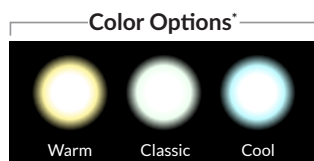

MOD-LITE® MultiWhite™

PowerPass® Wireless

Finally. 3 Whites in 1 Light.

Mod-Lite® MultiWhite™ is the newest revolution in white LED lighting.

MultiWhite is a one-of-a-kind lighting product, as it is the ONLY light with three distinct shades of white in one physical light. Select between Cool White, Classic White and Warm White to create the ambiance or desired mood of your choice.

More Hues. Less SKUs!

Combo packs available with both MultiWhite and RGB lamp modules! Now you can easily change from white to RGB with a twist of the wrist.

FEATURES:

- 3 whites in 1 light (Cool White, Classic White, Warm White)
- 12VAC 8W LED light for gunite, vinyl liner and fiberglass pools
- Newest addition to the innovative Mod-Lite family of PowerPass® Wireless Technology enabled LED lighting solutions
- Low profile wireless lamp
- Designed for use with standard 1.5" wall fittings and conduit down to 0.75"
- Available in length of 80' or 150', as single units or as a combo pack with RGB Mod-Lite lamp module
- (5) colored trim plates in (2) different shapes (square and round) for a total of (10) options for maximum customization
- 3-year warranty
- ETL Listed – Conforms to UL676, certified to CSAC22.2 #89

Model No.	Description
MLED-MW-80	(1) Mod-Lite 8W MultiWhite LED, 80' Cord
MLED-MW-150	(1) Mod-Lite 8W MultiWhite LED, 150' Cord
MLED-LM-MW	(1) Mod-Lite 8W MultiWhite LED Replacement Lamp Module
MLED-CMW-80	(1) Mod-Lite 7W RGB LED Light and (1) Mod-Lite 8W MultiWhite LED Lamp Module, 80' Cord
MLED-CMW-150	(1) Mod-Lite 7W RGB LED Light and (1) Mod-Lite 8W MultiWhite LED Lamp Module, 150' Cord

*Actual white shades will vary upon pool interior colors

S.R.Smith, LLC
800.824.4387
srsmith.com