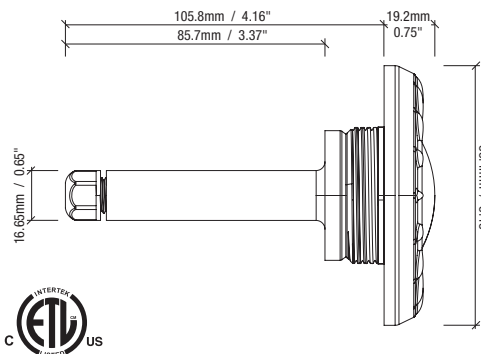

More Hues. Less SKUs!

Combo packs available with both MultiWhite and RGB lamp modules! Now you can easily change from white to RGB with a twist of the wrist.

FEATURES:

- 3 whites in 1 light (Cool White, Classic White, Warm White)
- 12VAC 8W LED light for gunite, vinyl liner and fiberglass pools
- Newest addition to the innovative Mod-Lite family of PowerPass[®] Wireless Technology enabled LED lighting solutions
- Low profile wireless lamp
- Designed for use with standard 1.5" wall fittings and conduit down to 0.75"
- Available in length of 80' or 150', as single units or as a combo pack with RGB Mod-Lite lamp module
- (5) colored trim plates in (2) different shapes (square and round) for a total of (10) options for maximum customization
- 3-year warranty
- ETL Listed – Conforms to UL676, certified to CSAC22.2 #89