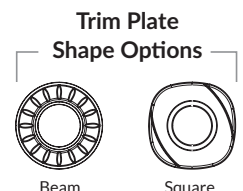

MOD-LITE® MultiWhite™

PowerPass® Wireless

Finally. 3 Whites in 1 Light.

Mod-Lite® MultiWhite™ is the newest revolution in white LED lighting.

MultiWhite is a one-of-a-kind lighting product, as it is the ONLY light with three distinct shades of white in one physical light. Select between Cool White, Classic White and Warm White to create the ambiance or desired mood of your choice.

More Hues. Less SKUs!

Combo packs available with both MultiWhite and RGB lamp modules! Now you can easily change from white to RGB with a twist of the wrist.

FEATURES:

- 3 whites in 1 light (Cool White, Classic White, Warm White)
- 12VAC 8W LED light for gunite, vinyl liner and fiberglass pools
- Newest addition to the innovative Mod-Lite family of PowerPass® Wireless Technology enabled LED lighting solutions
- Low profile wireless lamp
- Designed for use with standard 1.5" wall fittings and conduit down to 0.75"
- Available in length of 80' or 150', as single units or as a combo pack with RGB Mod-Lite lamp module
- (5) colored trim plates in (2) different shapes (square and round) for a total of (10) options for maximum customization
- 3-year warranty
- ETL Listed – Conforms to UL676, certified to CSAC22.2 #89

Model No.	Description
MLED-MW-80	(1) Mod-Lite 8W MultiWhite LED, 80' Cord
MLED-MW-150	(1) Mod-Lite 8W MultiWhite LED, 150' Cord
MLED-LM-MW	(1) Mod-Lite 8W MultiWhite LED Replacement Lamp Module
MLED-CMW-80	(1) Mod-Lite 7W RGB LED Light and (1) Mod-Lite 8W MultiWhite LED Lamp Module, 80' Cord
MLED-CMW-150	(1) Mod-Lite 7W RGB LED Light and (1) Mod-Lite 8W MultiWhite LED Lamp Module, 150' Cord

*Actual white shades will vary upon pool interior colors

S.R.Smith, LLC
800.824.4387
srsmith.com