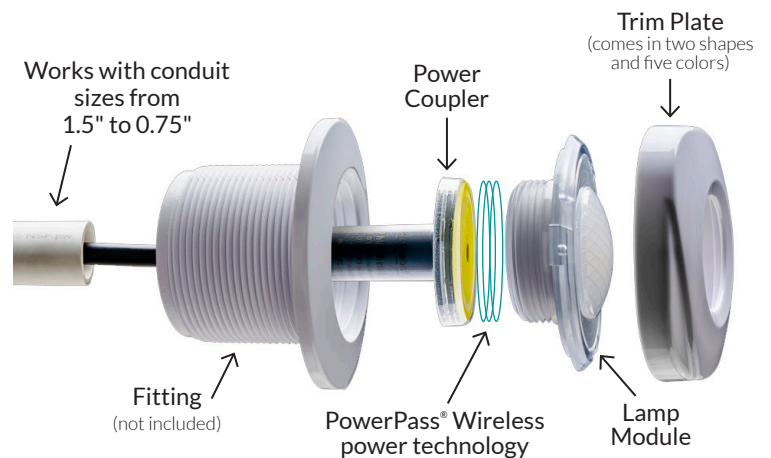

MOD-LITE[®] MultiWhite[™]

PowerPass[®] Wireless

Finally. 3 Whites in 1 Light.

Mod-Lite[®] MultiWhite[™] is the newest revolution in white LED lighting.

MultiWhite is a one-of-a-kind lighting product, as it is the ONLY light with three distinct shades of white in one physical light. Select between Cool White, Classic White and Warm White to create the ambiance or desired mood of your choice.

More Hues. Less SKUs!

Combo packs available with both MultiWhite and RGB lamp modules! Now you can easily change from white to RGB with a twist of the wrist.

FEATURES:

- 3 whites in 1 light (Cool White, Classic White, Warm White)
- 12VAC 8W LED light for gunite, vinyl liner and fiberglass pools
- Newest addition to the innovative Mod-Lite family of PowerPass[®] Wireless Technology enabled LED lighting solutions
- Low profile wireless lamp
- Designed for use with standard 1.5" wall fittings and conduit down to 0.75"
- Available in length of 80' or 150', as single units or as a combo pack with RGB Mod-Lite lamp module
- (5) colored trim plates in (2) different shapes (square and round) for a total of (10) options for maximum customization
- 3-year warranty
- ETL Listed – Conforms to UL676, certified to CSAC22.2 #89

Model No.	Description
MLED-MW-80	(1) Mod-Lite 8W MultiWhite LED, 80' Cord
MLED-MW-150	(1) Mod-Lite 8W MultiWhite LED, 150' Cord
MLED-LM-MW	(1) Mod-Lite 8W MultiWhite LED Replacement Lamp Module
MLED-CMW-80	(1) Mod-Lite 7W RGB LED Light and (1) Mod-Lite 8W MultiWhite LED Lamp Module, 80' Cord
MLED-CMW-150	(1) Mod-Lite 7W RGB LED Light and (1) Mod-Lite 8W MultiWhite LED Lamp Module, 150' Cord