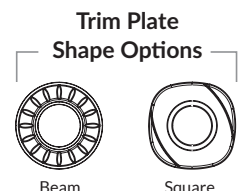

MOD-LITE® MultiWhite™

PowerPass® Wireless

Finally. 3 Whites in 1 Light.

Mod-Lite® MultiWhite™ is the newest revolution in white LED lighting.

MultiWhite is a one-of-a-kind lighting product, as it is the ONLY light with three distinct shades of white in one physical light. Select between Cool White, Classic White and Warm White to create the ambiance or desired mood of your choice.

More Hues. Less SKUs!

Combo packs available with both MultiWhite and RGB lamp modules! Now you can easily change from white to RGB with a twist of the wrist.

FEATURES:

- 3 whites in 1 light (Cool White, Classic White, Warm White)
- 12VAC 9W LED light for gunite, vinyl liner and fiberglass pools
- Newest addition to the innovative Mod-Lite family of PowerPass® Wireless Technology enabled LED lighting solutions
- Low profile wireless lamp
- Designed for use with standard 1.5" wall fittings and conduit down to 0.75"
- Available in length of 80' or 150', as single units or as a combo pack with RGB Mod-Lite lamp module
- (5) colored trim plates in (2) different shapes (square and round) for a total of (10) options for maximum customization
- 3-year warranty
- ETL Listed – Conforms to UL676, certified to CSAC22.2 #89

Model No.	Description
MLED-MW-80	(1) Mod-Lite 9W MultiWhite LED, 80' Cord
MLED-MW-150	(1) Mod-Lite 9W MultiWhite LED, 150' Cord
MLED-LM-MW	(1) Mod-Lite 9W MultiWhite LED Replacement Lamp Module
MLED-CMW-80	(1) Mod-Lite 7W RGB LED Light and (1) Mod-Lite 9W MultiWhite LED Lamp Module, 80' Cord
MLED-CMW-150	(1) Mod-Lite 7W RGB LED Light and (1) Mod-Lite 9W MultiWhite LED Lamp Module, 150' Cord

*Actual white shades will vary upon pool interior colors

S.R.Smith, LLC
800.824.4387
srsmith.com