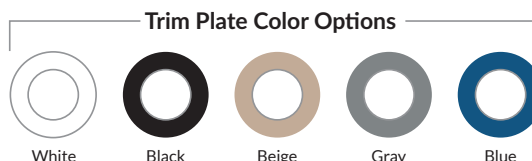

*Actual white shades will vary upon pool interior colors

S.R.Smith, LLC
800.824.4387
srsmith.com