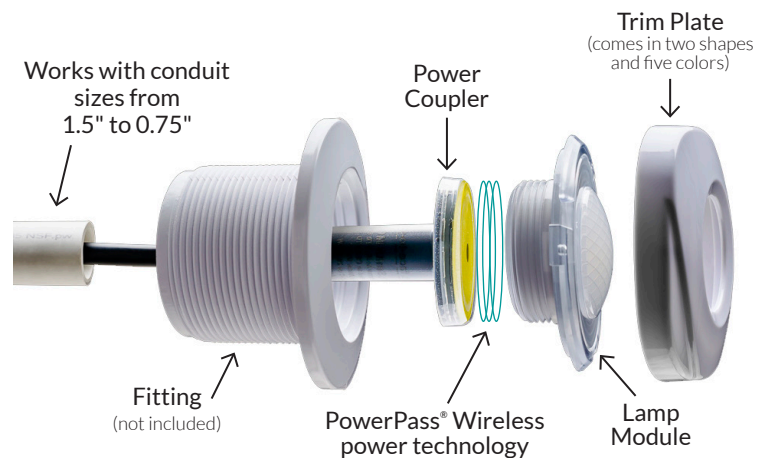

MOD-LITE[®] MultiWhite[™]

PowerPass[®] Wireless

Finally. 3 Whites in 1 Light.

Mod-Lite[®] MultiWhite[™] is the newest revolution in white LED lighting.

MultiWhite is a one-of-a-kind lighting product, as it is the ONLY light with three distinct shades of white in one physical light. Select between Cool White, Classic White and Warm White to create the ambiance or desired mood of your choice.

More Hues. Less SKUs!

Combo packs available with both MultiWhite and RGB lamp modules! Now you can easily change from white to RGB with a twist of the wrist.

FEATURES:

- 3 whites in 1 light (Cool White, Classic White, Warm White)
- 12VAC 9W LED light for gunite, vinyl liner and fiberglass pools
- Newest addition to the innovative Mod-Lite family of PowerPass[®] Wireless Technology enabled LED lighting solutions
- Low profile wireless lamp
- Designed for use with standard 1.5" wall fittings and conduit down to 0.75"
- Available in length of 80' or 150', as single units or as a combo pack with RGB Mod-Lite lamp module
- (5) colored trim plates in (2) different shapes (square and round) for a total of (10) options for maximum customization
- 3-year warranty
- ETL Listed – Conforms to UL676, certified to CSAC22.2 #89

Model No.	Description
MLED-MW-80	(1) Mod-Lite 9W MultiWhite LED, 80' Cord
MLED-MW-150	(1) Mod-Lite 9W MultiWhite LED, 150' Cord
MLED-LM-MW	(1) Mod-Lite 9W MultiWhite LED Replacement Lamp Module
MLED-CMW-80	(1) Mod-Lite 7W RGB LED Light and (1) Mod-Lite 9W MultiWhite LED Lamp Module, 80' Cord
MLED-CMW-150	(1) Mod-Lite 7W RGB LED Light and (1) Mod-Lite 9W MultiWhite LED Lamp Module, 150' Cord