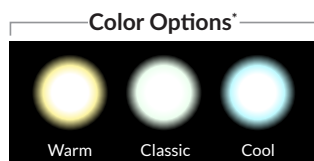

MOD-LITE® MultiWhite™

PowerPass® Wireless

Finally. 3 Whites in 1 Light.

Mod-Lite® MultiWhite™ is the newest revolution in white LED lighting.

MultiWhite is a one-of-a-kind lighting product, as it is the ONLY light with three distinct shades of white in one physical light. Select between Cool White, Classic White and Warm White to create the ambiance or desired mood of your choice.

More Hues. Less SKUs!

Combo packs available with both MultiWhite and RGB lamp modules! Now you can easily change from white to RGB with a twist of the wrist.

FEATURES:

- 3 whites in 1 light (Cool White, Classic White, Warm White)
- 12VAC 9W LED light for gunite, vinyl liner and fiberglass pools
- Newest addition to the innovative Mod-Lite family of PowerPass® Wireless Technology enabled LED lighting solutions
- Low profile wireless lamp
- Designed for use with standard 1.5" wall fittings and conduit down to 0.75"
- Available in length of 80' or 150', as single units or as a combo pack with RGB Mod-Lite lamp module
- (5) colored trim plates in (2) different shapes (square and round) for a total of (10) options for maximum customization
- 3-year warranty
- ETL Listed – Conforms to UL676, certified to CSAC22.2 #89

Model No.	Description
MLED-MW-80	(1) Mod-Lite 9W MultiWhite LED, 80' Cord
MLED-MW-150	(1) Mod-Lite 9W MultiWhite LED, 150' Cord
MLED-LM-MW	(1) Mod-Lite 9W MultiWhite LED Replacement Lamp Module
MLED-CMW-80	(1) Mod-Lite 7W RGB LED Light and (1) Mod-Lite 9W MultiWhite LED Lamp Module, 80' Cord
MLED-CMW-150	(1) Mod-Lite 7W RGB LED Light and (1) Mod-Lite 9W MultiWhite LED Lamp Module, 150' Cord

*Actual white shades will vary upon pool interior colors

S.R.Smith, LLC
800.824.4387
srsmith.com