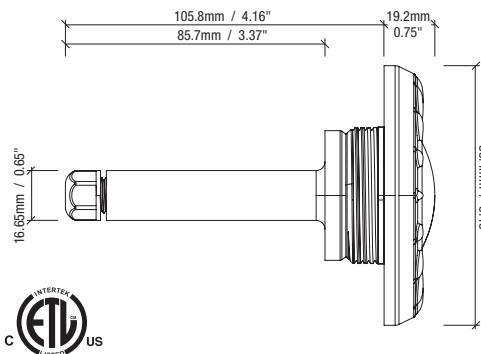

More Hues. Less SKUs!

Combo packs available with both MultiWhite and RGB lamp modules! Now you can easily change from white to RGB with a twist of the wrist.

FEATURES:

- 3 whites in 1 light (Cool White, Classic White, Warm White)
- 12VAC 9W LED light for gunite, vinyl liner and fiberglass pools
- Newest addition to the innovative Mod-Lite family of PowerPass[®] Wireless Technology enabled LED lighting solutions
- Low profile wireless lamp
- Designed for use with standard 1.5" wall fittings and conduit down to 0.75"
- Available in length of 80' or 150', as single units or as a combo pack with RGB Mod-Lite lamp module
- (5) colored trim plates in (2) different shapes (square and round) for a total of (10) options for maximum customization
- 3-year warranty
- ETL Listed – Conforms to UL676, certified to CSAC22.2 #89