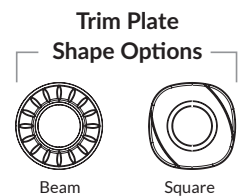

Model No.	Description
MLED-C-80	(1) Mod-Lite 7 Watt RGB LED, 80' Cord
MLED-C-150	(1) Mod-Lite 7 Watt RGB LED, 150' Cord
MLED-C-80-PK10	(10) Mod-Lite 7 Watt RGB LED, 80' Cord Bulk Pack
MLED-C-150-PK8	(8) Mod-Lite 7 Watt RGB LED, 150' Cord Bulk Pack
MLED-LM-C	Mod-Lite 7 Watt RGB LED Replacement Lamp