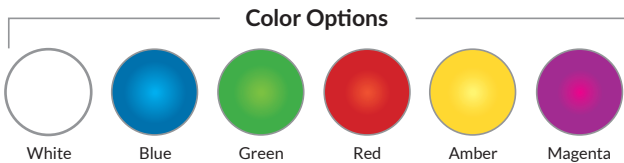

Model No.	Description
MLED-C-80	(1) Mod-Lite 7 Watt RGB LED, 80' Cord
MLED-C-150	(1) Mod-Lite 7 Watt RGB LED, 150' Cord
MLED-C-80-PK10	(10) Mod-Lite 7 Watt RGB LED, 80' Cord Bulk Pack
MLED-C-150-PK8	(8) Mod-Lite 7 Watt RGB LED, 150' Cord Bulk Pack
MLED-LM-C	Mod-Lite 7 Watt RGB LED Replacement Lamp