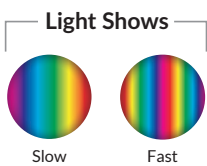

Model No.	Description
MLED-C-80	(1) Mod-Lite 7 Watt RGB LED, 80' Cord
MLED-C-150	(1) Mod-Lite 7 Watt RGB LED, 150' Cord
MLED-C-80-PK10	(10) Mod-Lite 7 Watt RGB LED, 80' Cord Bulk Pack
MLED-C-150-PK8	(8) Mod-Lite 7 Watt RGB LED, 150' Cord Bulk Pack
MLED-LM-C	Mod-Lite 7 Watt RGB LED Replacement Lamp