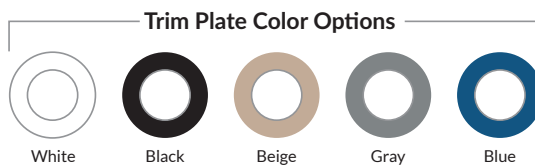

Model No.	Description
MLED-C-80	(1) Mod-Lite 7 Watt RGB LED, 80' Cord
MLED-C-150	(1) Mod-Lite 7 Watt RGB LED, 150' Cord
MLED-C-80-PK10	(10) Mod-Lite 7 Watt RGB LED, 80' Cord Bulk Pack
MLED-C-150-PK8	(8) Mod-Lite 7 Watt RGB LED, 150' Cord Bulk Pack
MLED-LM-C	Mod-Lite 7 Watt RGB LED Replacement Lamp