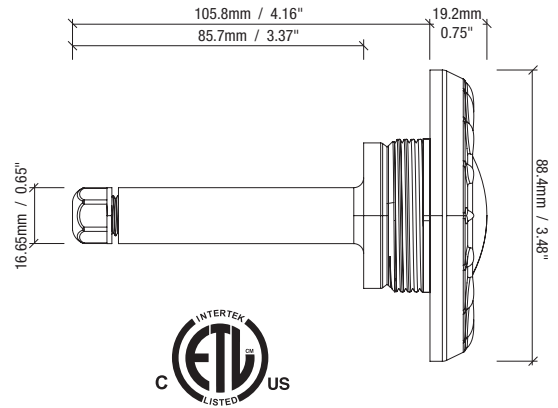

MOD-LITE[®]

PowerPass™ Wireless

Mod-Lite[®] is an LED light that blends modular design with wireless power to deliver unmatched flexibility, convenience, safety and savings. PowerPass™ technology allows power to flow directly to the wireless LED lamp module, without a physical connection to power; making installation and replacement faster, safer and more efficient; the lamp module simply screws in as easy as a light bulb.

- 12VAC 7 Watt LED light for gunite, vinyl liner, and fiberglass pools and spas
- Low profile wireless lamp
- Designed for use with standard 1.5" wall fittings and conduit down to 0.75"
- Available in lengths of 80' or 150', as single units or in bulk packs
- Color functions:
 - Advanced color functionality with poolLUX Premier: (49) color variations and 4 levels of dimming via wireless remote
 - 12V controls: (6) colors (white, blue, green, red, amber, magenta), and (2) light shows (fast/slow)
- (5) colored trim plates in (2) different shapes (square and round) for a total of (10) options for maximum customization
- 3-year warranty
- ETL Listed – Conforms to UL676, certified to CSA C22.2 #89