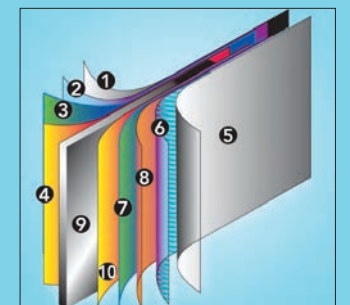

STEEL WALL COMPONENTS

1. Plasticized SP coating
2. Molten zinc coat
3. Primer coat
4. Application of an alkaline solution to cleanse the oxides
5. Ultra-resistant polymer
6. Heat-hardened inlay
7. Primer coat
8. Chromate anti-rust coat
9. Steel wall core
10. Application of an alkaline solution to cleanse the oxides