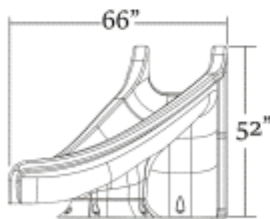

### Granite Finish Options

- Enclosed Plumbing for Clean Look
- Easy Assembly and Installation
- Intended for In-ground use on Residential Swimming Pools Only
- Accommodates Riders up to 175lbs/80kg

Model No.	Description	Width	Length	Height
GPPSSP-GRAY-R	GRAY RIGHT	66"	88"	52"
GPPSSP-SAND-R	SAND RIGHT	168cm	224cm	132cm