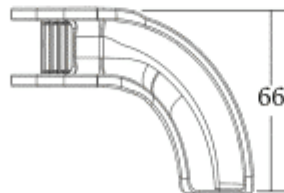

### Granite Finish Options

- Enclosed Plumbing for Clean Look
- Easy Assembly and Installation
- Intended for In-ground use on Residential Swimming Pools Only
- Accommodates Riders up to 175lbs/80kg

Model No.	Description	Width	Length	Height
GPPSSP-GRAY-R	GRAY RIGHT	66"	88"	52"
GPPSSP-SAND-R	SAND RIGHT	168cm	224cm	132cm