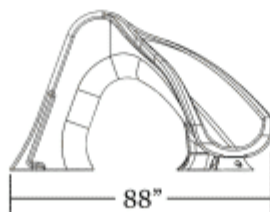

### Granite Finish Options

- Enclosed Plumbing for Clean Look
- Easy Assembly and Installation
- Intended for In-ground use on Residential Swimming Pools Only
- Accommodates Riders up to 175lbs/80kg

Model No.	Description	Width	Length	Height
GPPSSP-GRAY-R	GRAY RIGHT	66"	88"	52"
GPPSSP-SAND-R	SAND RIGHT	168cm	224cm	132cm