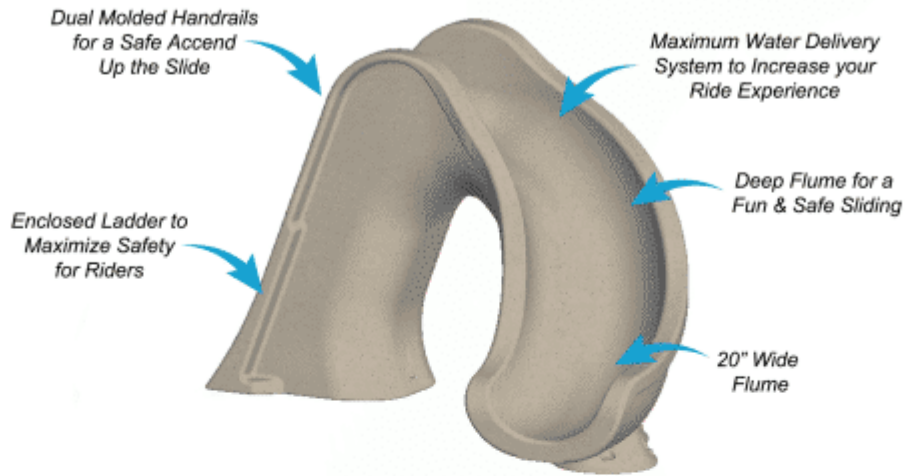

# Splash<sup>TM</sup>

Make a Splash!

Adult supervision is required at all times when children are using the Splash Slide.

### Granite Finish Options

- Enclosed Plumbing for Clean Look
- Easy Assembly and Installation
- Intended for In-ground use on Residential Swimming Pools Only
- Accommodates Riders up to 175lbs/80kg

Model No.	Description	Width	Length	Height
GPPSSP-GRAY-R	GRAY RIGHT	66"	88"	52"
GPPSSP-SAND-R	SAND RIGHT	168cm	224cm	132cm