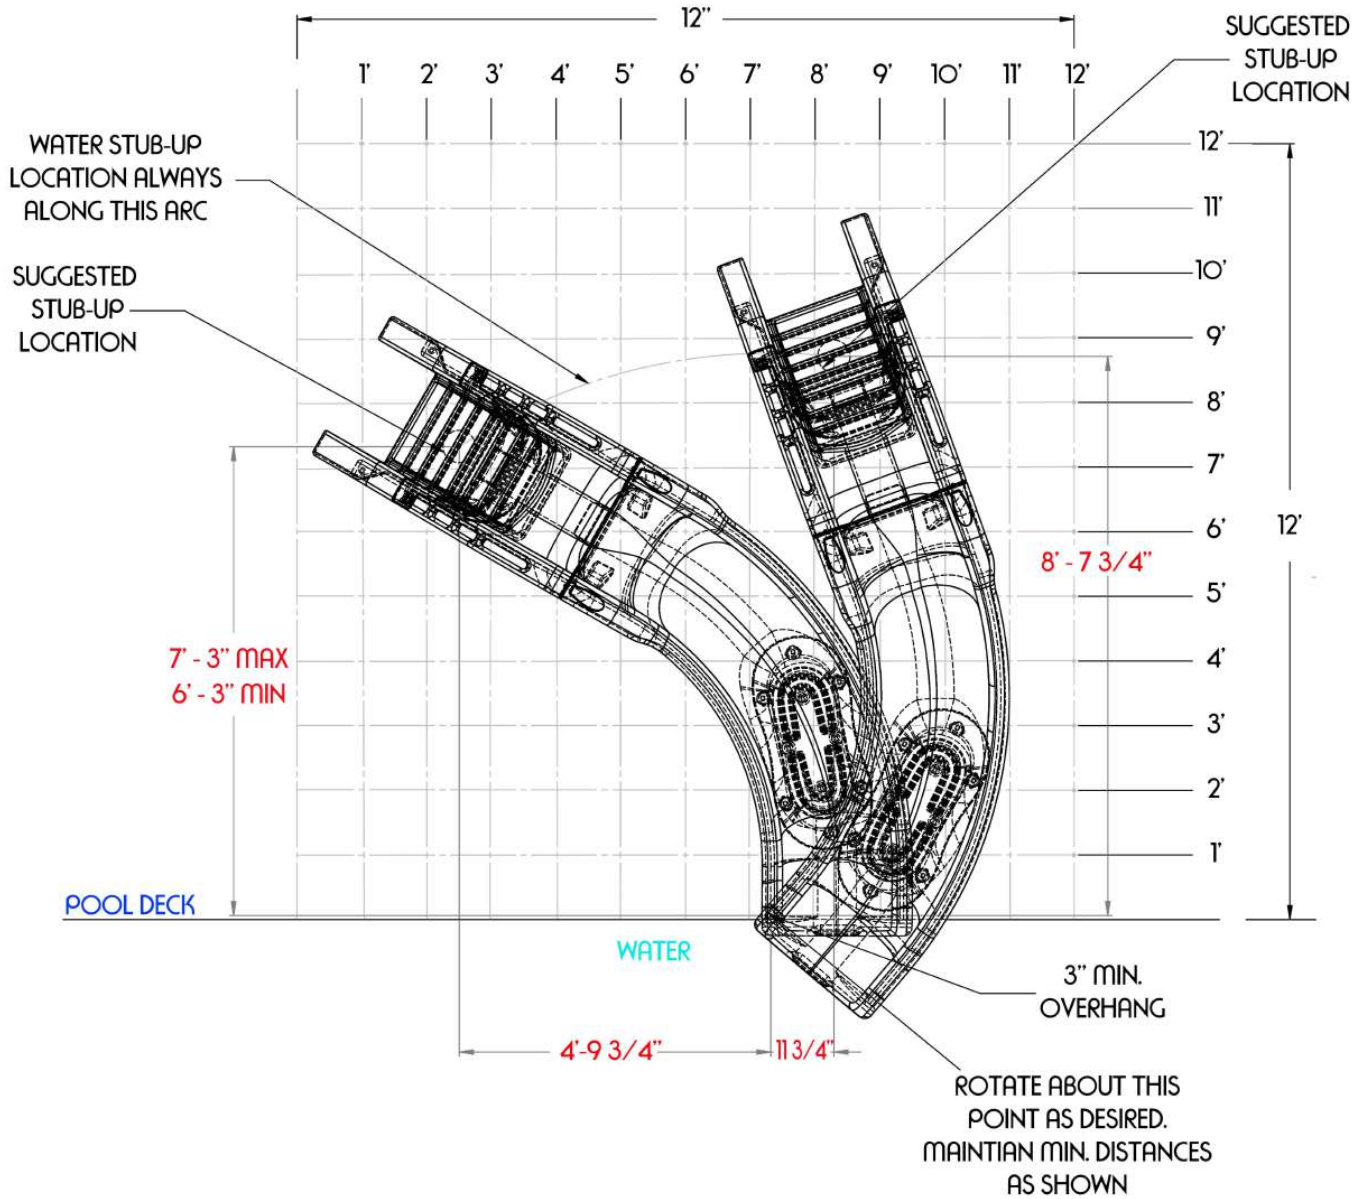

GLOBAL
POOL PRODUCTS

Tidal Wave Stub Up Guide

GLOBAL
POOL PRODUCTS

Tidal Wave Stub Up Guide Right Entry Configuration

GLOBAL
POOL PRODUCTS

Tidal Wave Stub Up Guide Left Entry Configuration