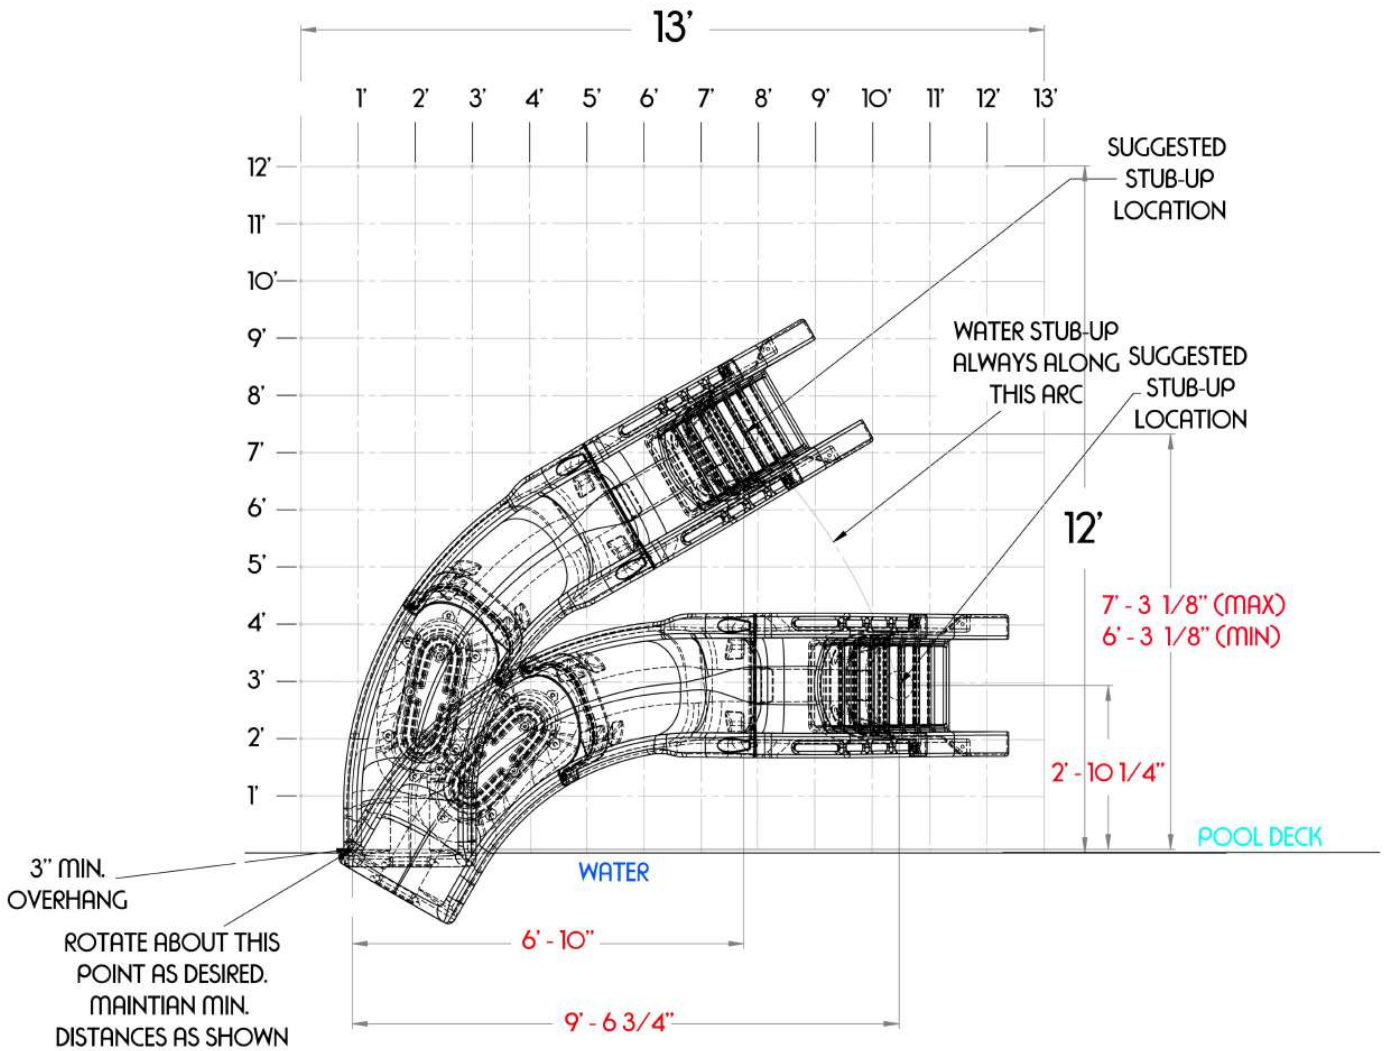

GLOBAL
POOL PRODUCTS

Tidal Wave Stub Up Guide

GLOBAL
POOL PRODUCTS

Tidal Wave Stub Up Guide Right Entry Configuration

GLOBAL
POOL PRODUCTS

Tidal Wave Stub Up Guide Left Entry Configuration