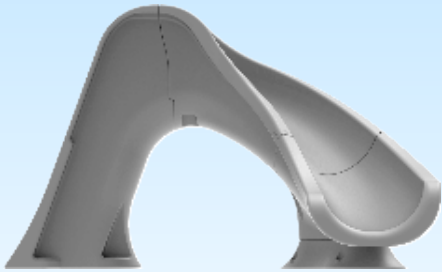

Splash

Height: 4' 2" Length: 7' 4"
Flume: 20"
Required Deck Space: 7' 4" x 11' 3"
Weight Limit: 175 lbs

Product Features

- 💧 Sleek, Modern Design
- 💧 Ladder: Enclosed with Molded Handrails
- 💧 Water Delivery System: Enclosed 1" Plumbing
- 💧 LED Lighting Available
- 💧 Salt Water Friendly