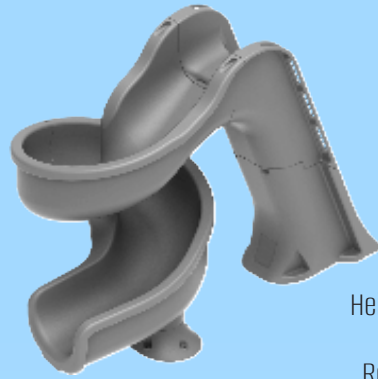

DECK MOUNT POOL SLIDES

MADE IN

www.global-poolproducts.com

1-866-712-0606

LIFTS

UMB

GAME

RAILS & LADDERS

SLIDES

DIVING BOARDS

"Committed to engineering and manufacturing world class products in the pool industry"

Sidewinder

Height: 7' 8" Length 13' 6"
Flume Width: 23"
Required Deck Space: 9' x 12'
Weight Limit: 275 lbs

Tsunami

Height: 7' 8" Length: 9' 4 3/4"
Flume Width: 23"
Required Deck Space: 9' x 12'
Weight Limit: 275 lbs

Tidal Wave

Height: 7' 8" Length: 11' 8"
Flume Width: 22"
Required Deck Space: 14'5" x 12' 10 1/2"
Weight Limit: 275 lbs

Product Features

- 💧 Sleek, Modern Design
- 💧 Ladder: Enclosed with Molded Handrails
- 💧 Water Delivery System: Enclosed 1" Plumbing
- 💧 LED Lighting Available
- 💧 Salt Water Friendly

DEALER INFO

Sandstone