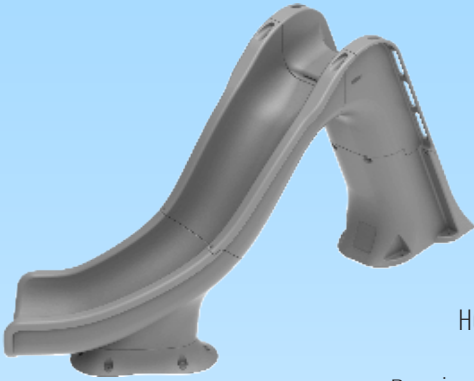

Tidal Wave

Height: 7' 8" Length: 11' 8"
Flume Width: 22"
Required Deck Space: 14'5" x 12' 10 1/2"
Weight Limit: 275 lbs