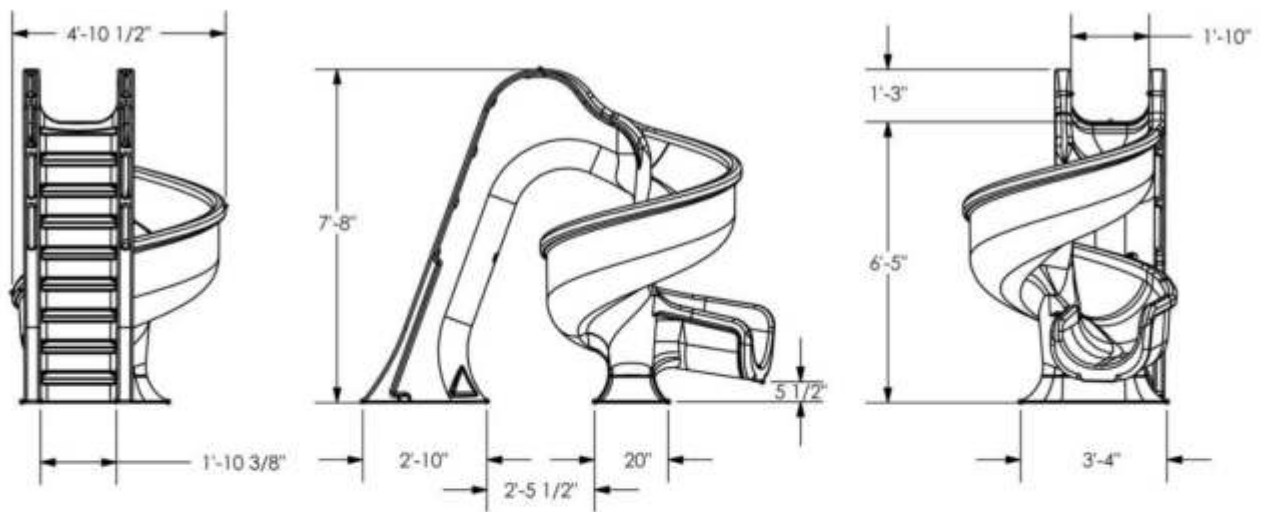

Tsunami Slide Specifications

Global Pool Products
684 N. Port Crescent, Suite C
Bad Axe, MI 48413
P: 989-269-5900 TF: 866-712-0606
Fax: 989-269-5902

The information contained in this document is proprietary and confidential to Global Pool Products and not to be reproduced without written consent from Global Pool Products

www.global-poolproducts.com