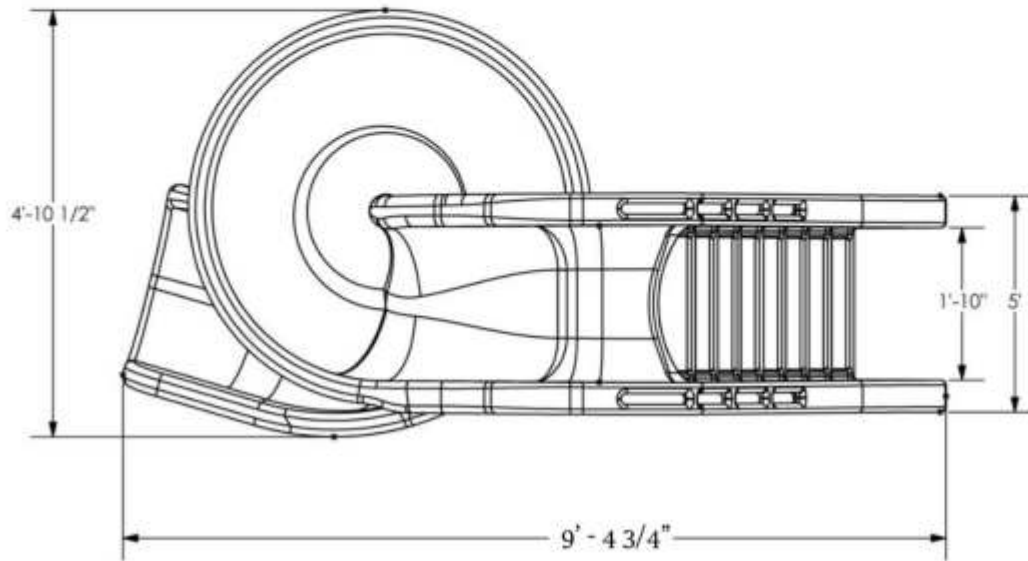

Tsunami Slide Specifications

Global Pool Products
684 N. Port Crescent, Suite C
Bad Axe, MI 48413
P: 989-269-5900 TF: 866-712-0606
Fax: 989-269-5902

The information contained in this document is proprietary and confidential to Global Pool Products and not to be reproduced without written consent from Global Pool Products

www.global-poolproducts.com