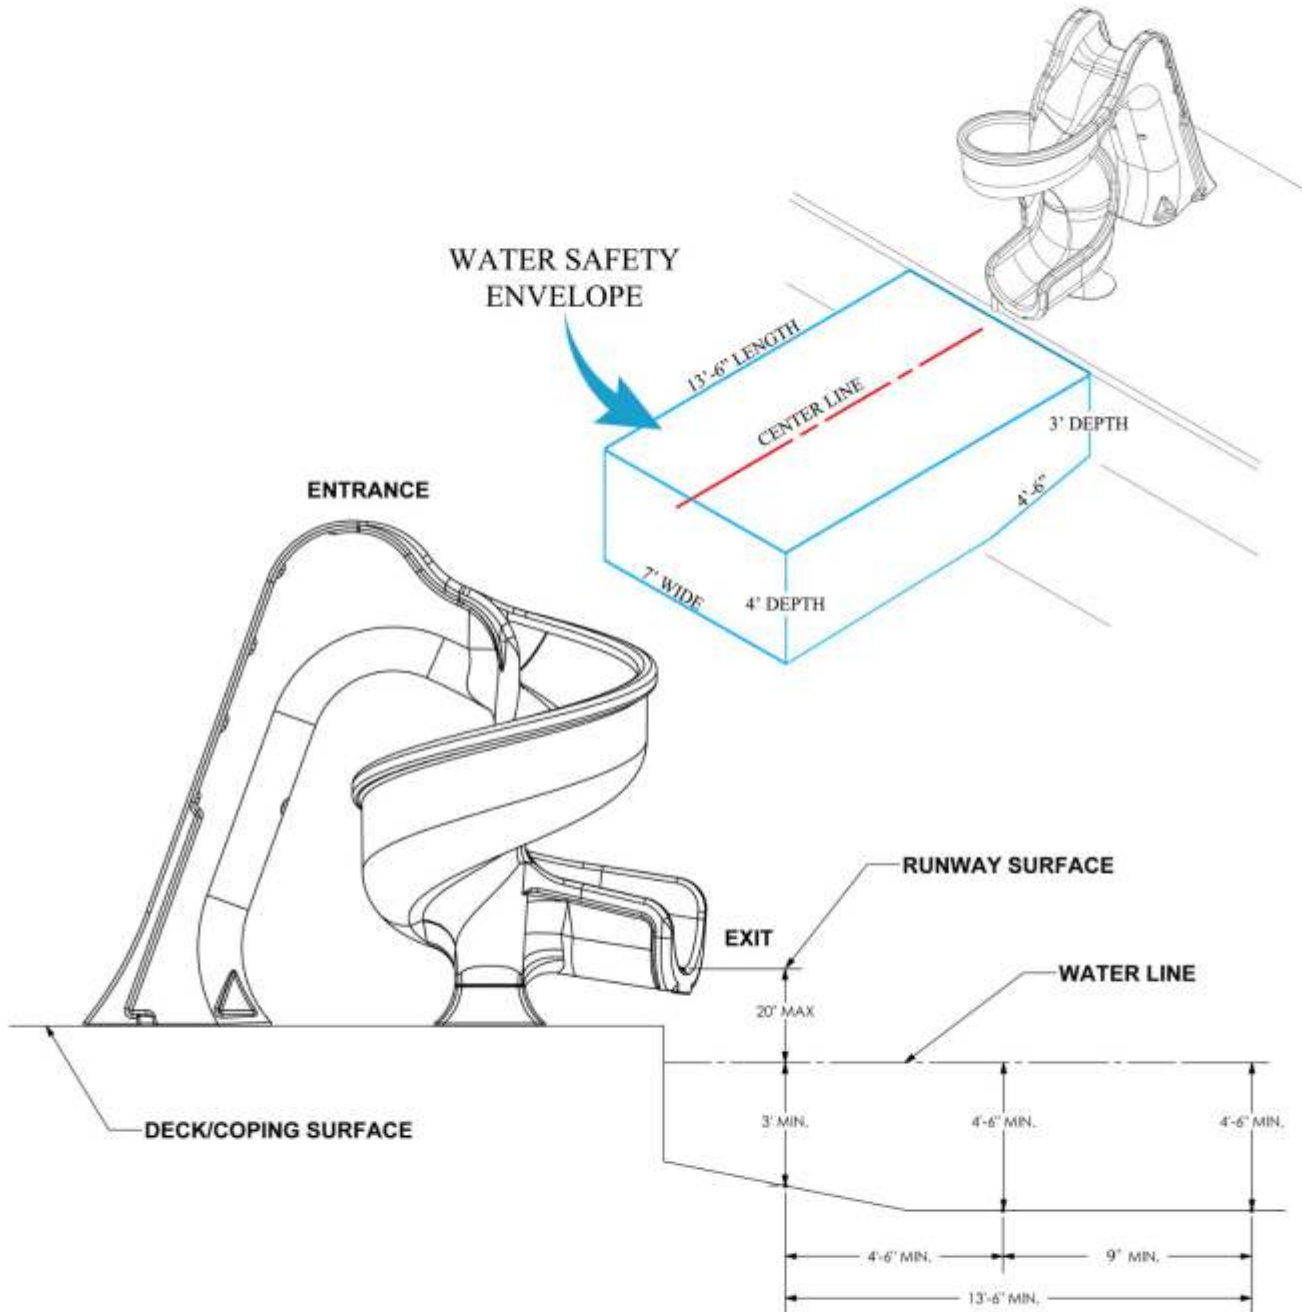

Tsunami Slide Specifications

Global Pool Products
684 N. Port Crescent, Suite C
Bad Axe, MI 48413
P: 989-269-5900 TF: 866-712-0606
Fax: 989-269-5902

The information contained in this document is proprietary and confidential to Global Pool Products and not to be reproduced without written consent from Global Pool Products

www.global-poolproducts.com