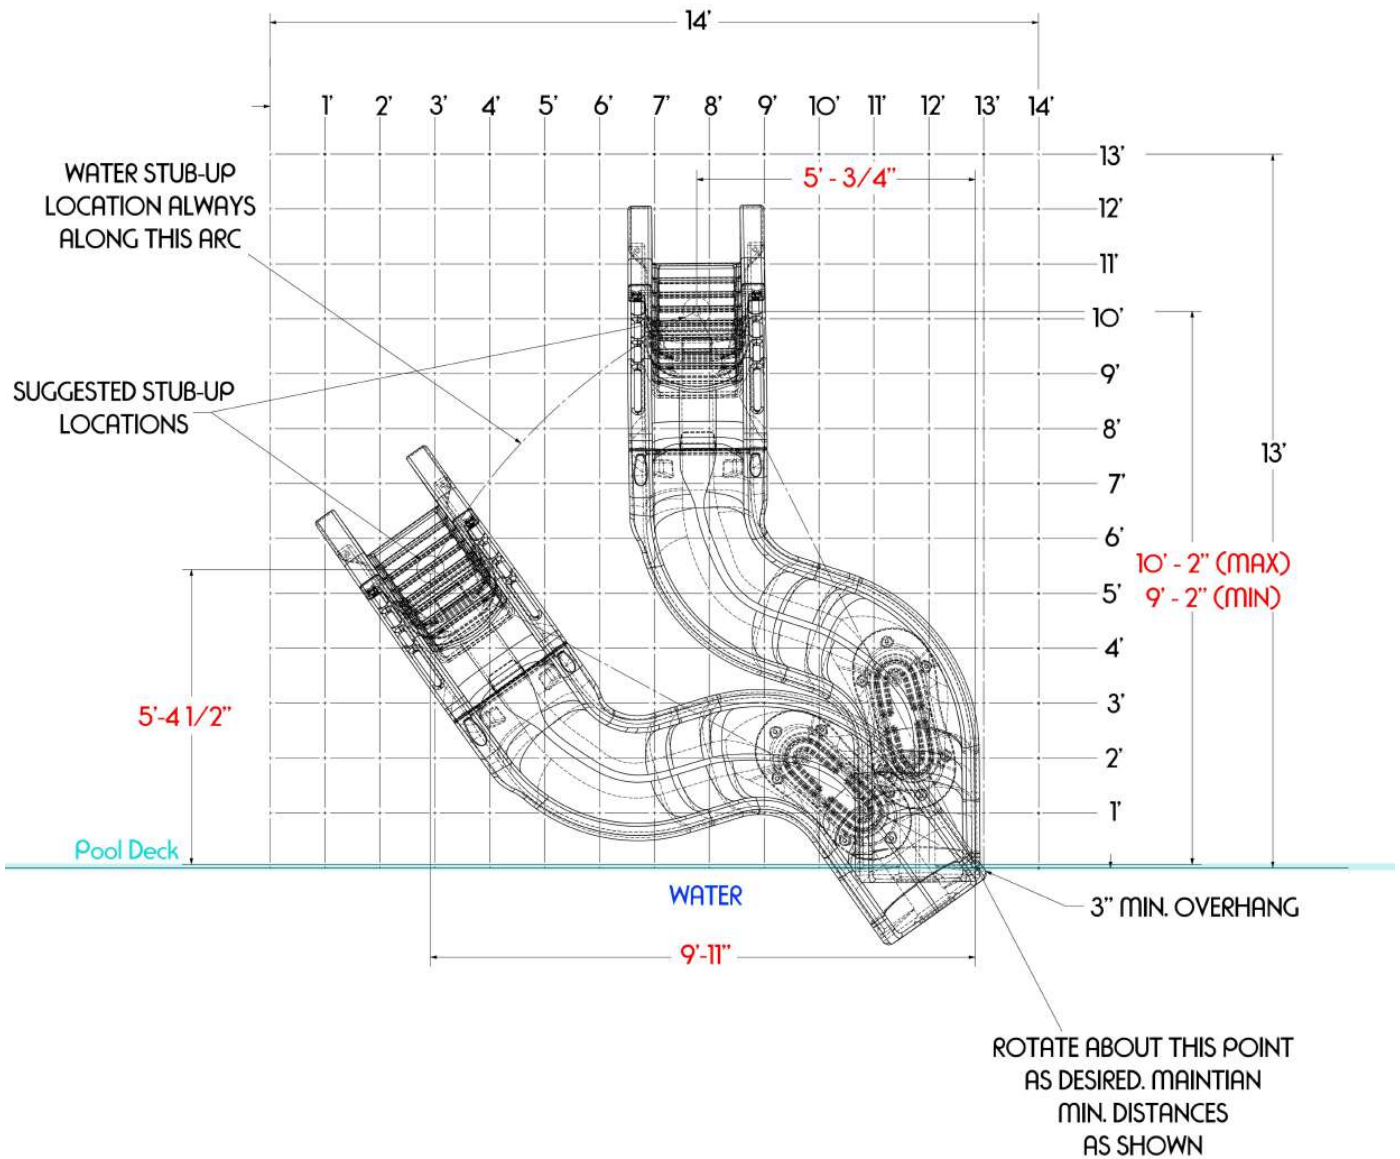

GLOBAL
POOL PRODUCTS

Rip Tide Stub Up Guide Left Entry Configuration 1

GLOBAL
POOL PRODUCTS

Rip Tide Stub Up Guide Left Entry Configuration 2

Rip Tide Stub Up Guide

Right Entry Configuration 1

GLOBAL
POOL PRODUCTS

Rip Tide Stub Up Guide Right Entry Configuration 2