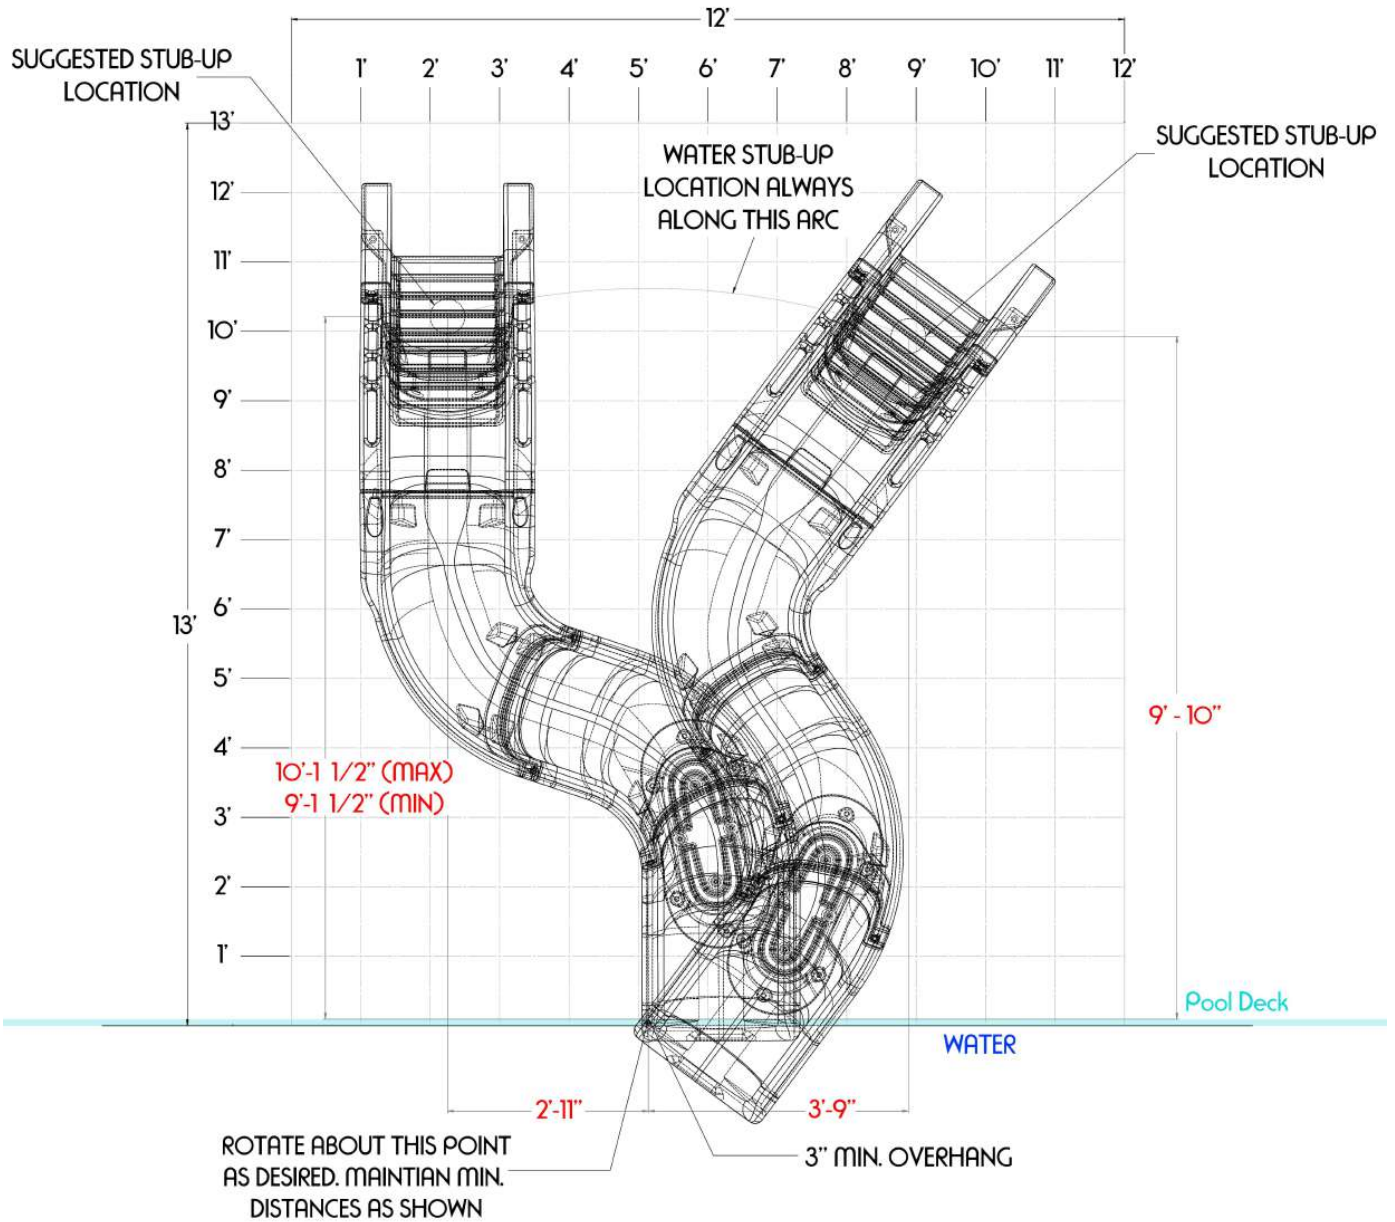

GLOBAL
POOL PRODUCTS

Rip Tide Stub Up Guide Left Entry Configuration 1

GLOBAL
POOL PRODUCTS

Rip Tide Stub Up Guide Left Entry Configuration 2

Rip Tide Stub Up Guide

Right Entry Configuration 1

GLOBAL
POOL PRODUCTS

Rip Tide Stub Up Guide Right Entry Configuration 2