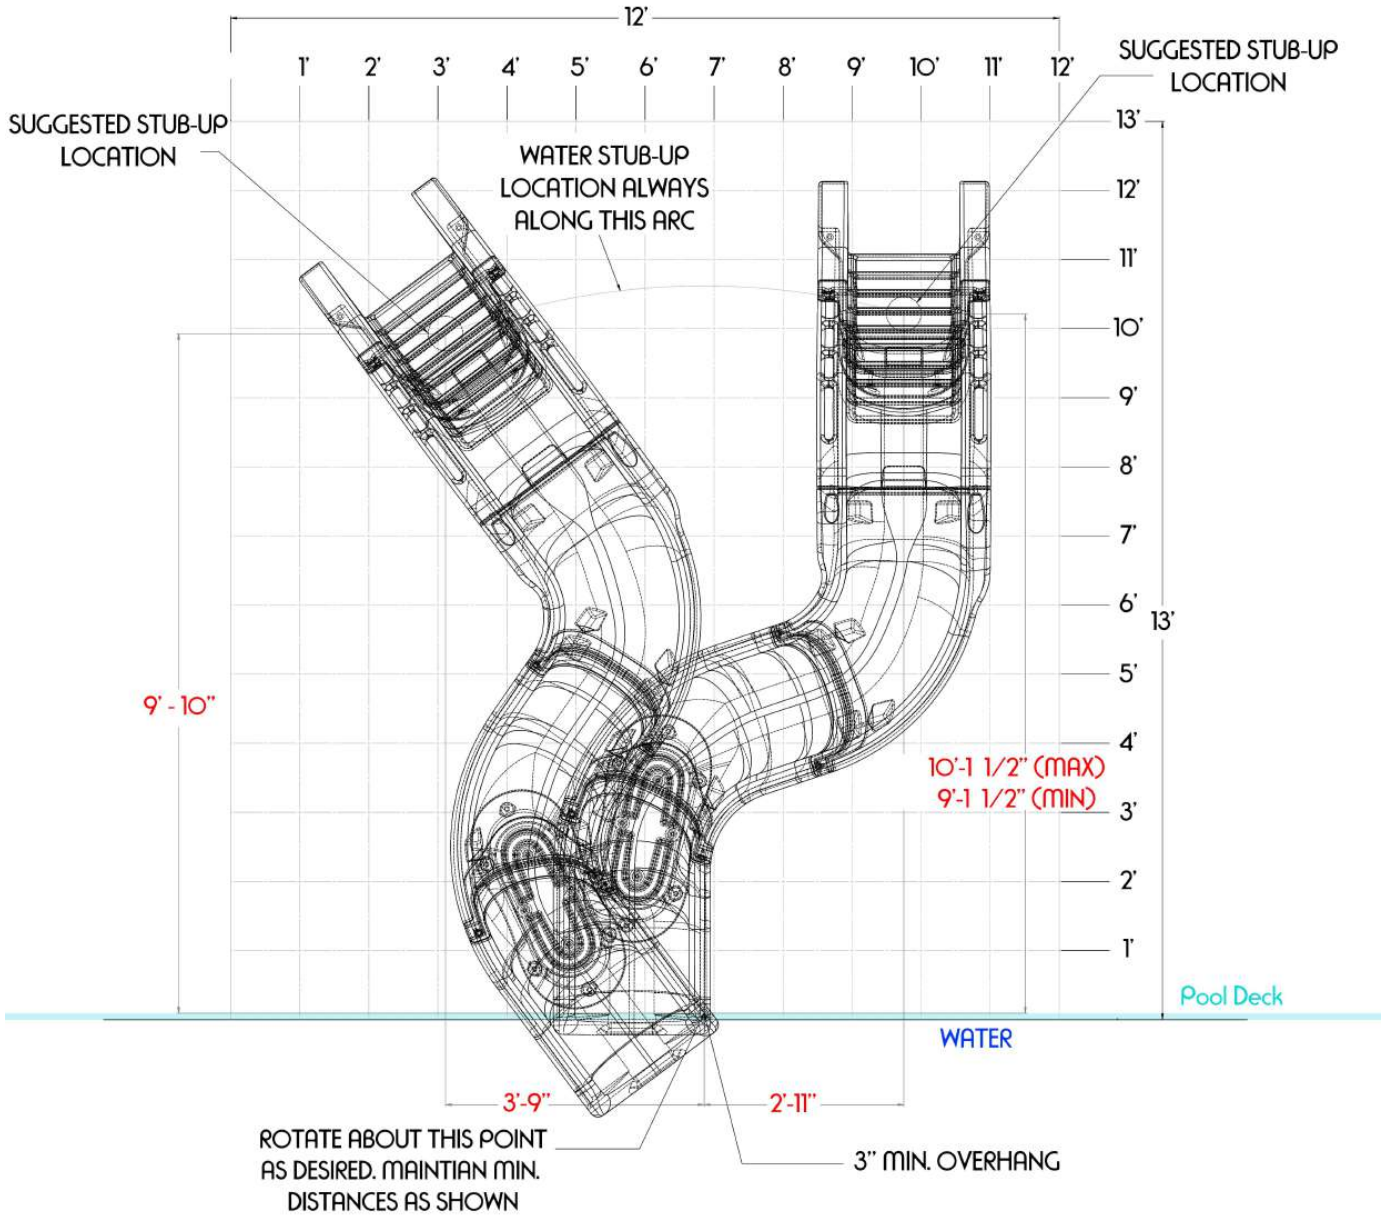

GLOBAL
POOL PRODUCTS

Rip Tide Stub Up Guide Left Entry Configuration 1

GLOBAL
POOL PRODUCTS

Rip Tide Stub Up Guide Left Entry Configuration 2

Rip Tide Stub Up Guide

Right Entry Configuration 1

GLOBAL
POOL PRODUCTS

Rip Tide Stub Up Guide Right Entry Configuration 2