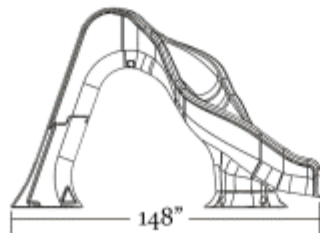

Deep S- Shaped Flume for a Fun & Safe Sliding

- Enclosed Plumbing for Clean Look
- Easy Assembly and Installation
- Intended for In-ground use on Residential Swimming Pools Only
- Accomodates Riders up to 275lbs/124kg

Adult supervision is required at all times when children are using the Rip Tide Slide.

23" Wide Flume

Granite Finish Options

S
L
I
D
E
S

Model No.	Description	Width	Length	Height
GPPSRT-GRAY-R	GRAY RIGHT			
GPPSRT-GRAY-L	GRAY LEFT			
GPPSRT-SAND-R	SANDSTONE RIGHT	76"	148"	92"
GPPSRT-SAND-L	SANDSTONE LEFT	76"	148"	92"
GPPSRT-GRAY-R-LED	GRAY RIGHT W/LIGHT PKG	193cm	376cm	233cm
GPPSRT-GRAY-L-LED	GRAY LEFT W/LIGHT PKG			
GPPSRT-SAND-R-LED	SANDSTONE RIGHT W/LIGHT PKG			
GPPSRT-SAND-L-LED	SANDSTONE LEFT W/LIGHT PKG			