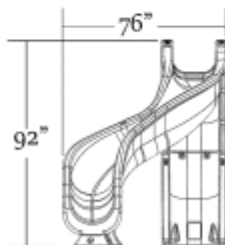

Deep S- Shaped Flume for a Fun & Safe Sliding

- Enclosed Plumbing for Clean Look
- Easy Assembly and Installation
- Intended for In-ground use on Residential Swimming Pools Only
- Accomodates Riders up to 275lbs/124kg

Adult supervision is required at all times when children are using the Rip Tide Slide.

23" Wide Flume

Granite Finish Options

S
L
I
D
E
S

Model No.	Description	Width	Length	Height
GPPSRT-GRAY-R	GRAY RIGHT			
GPPSRT-GRAY-L	GRAY LEFT			
GPPSRT-SAND-R	SANDSTONE RIGHT	76"	148"	92"
GPPSRT-SAND-L	SANDSTONE LEFT	76"	148"	92"
GPPSRT-GRAY-R-LED	GRAY RIGHT W/LIGHT PKG	193cm	376cm	233cm
GPPSRT-GRAY-L-LED	GRAY LEFT W/LIGHT PKG			
GPPSRT-SAND-R-LED	SANDSTONE RIGHT W/LIGHT PKG			
GPPSRT-SAND-L-LED	SANDSTONE LEFT W/LIGHT PKG			