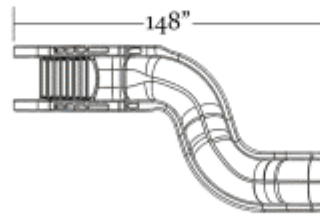

Deep S- Shaped Flume for a Fun & Safe Sliding

- Enclosed Plumbing for Clean Look
- Easy Assembly and Installation
- Intended for In-ground use on Residential Swimming Pools Only
- Accomodates Riders up to 275lbs/124kg

Adult supervision is required at all times when children are using the Rip Tide Slide.

23" Wide Flume

Granite Finish Options

S
L
I
D
E
S

Model No.	Description	Width	Length	Height
GPPSRT-GRAY-R	GRAY RIGHT			
GPPSRT-GRAY-L	GRAY LEFT			
GPPSRT-SAND-R	SANDSTONE RIGHT	76"	148"	92"
GPPSRT-SAND-L	SANDSTONE LEFT	76"	148"	92"
GPPSRT-GRAY-R-LED	GRAY RIGHT W/LIGHT PKG	193cm	376cm	233cm
GPPSRT-GRAY-L-LED	GRAY LEFT W/LIGHT PKG			
GPPSRT-SAND-R-LED	SANDSTONE RIGHT W/LIGHT PKG			
GPPSRT-SAND-L-LED	SANDSTONE LEFT W/LIGHT PKG			