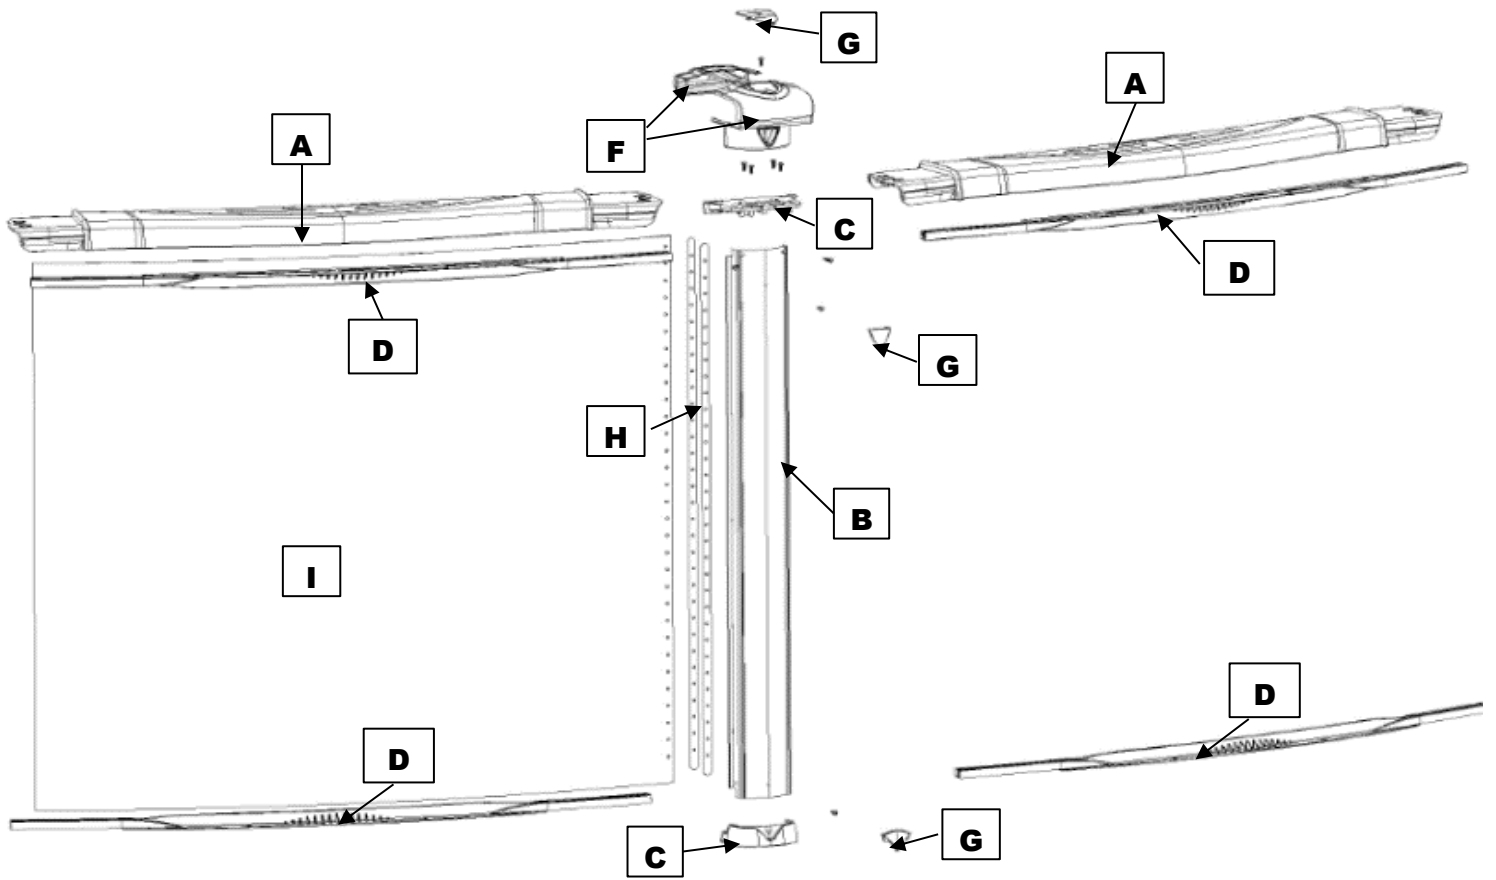

Regency RTR
PREGLX-54RSRRRF41
Round

Product Description :

Regency Round

Revised Sept 2016

Product Code :

PREGLX-54RSRRRRF41

				Quantity required for installation (by pool size)							
Index#	Description	Part #	Length	12	15	18	21	24	27	30	
A	Top ledge	CC777-001-R	56"	8	10	12	14	16	18	20	
B	Upright	MOT877-R10138M	53,750"	8	10	12	14	16	18	20	
C	Bottom plate	CB777-26300A		8	10	12	14	16	18	20	
C	Top plate	CG20668A		8	10	12	14	16	18	20	
D	Stabilizer/Bottom rail	1525515	54,125"	16	20						
D	Stabilizer/Bottom rail	1525524	55-1/4"			24	28	32	36		
D	Stabilizer/Bottom rail	1525530	55-1/4"							40	
F	Ledge cover	CB777-26100AB		8	10	12	14	16	18	20	
G	Caps bag	SACCAPCH777-08		1							
G	Caps bag	SACCAPCH777-10			1						
G	Caps bag	SACCAPCH777-12				1					
G	Caps bag	SACCAPCH777-14					1				
G	Caps bag	SACCAPCH777-16						1			
G	Caps bag	SACCAPCH777-18							1		
G	Caps bag	SACCAPCH777-20								1	
H	Steel bar	11825	54,000"	2	2	2	2	2	2	2	
I	Wall			1	1	1	1	1	1	1	
*****	Kit 3 caps	CAPCH777		8	10	12	14	16	18	20	
*	Hardware bag/pool	SACV12X34-33		1							
*	Hardware bag/pool	SACV12X34-49			1	1					
*	Hardware bag/pool	SACV12X34-58					1				
*	Hardware bag/pool	SACV12X34-66						1			
*	Hardware bag/pool	SACV12X34-74							1		
*	Hardware bag/pool	SACV12X34-86								1	
*	Hardware bag/pool	SACV12X34-									
	Screw 12x3/4	V12x34		33	49	49	58	66	74	86	
***	Hardware bag/pool	SACVHL12114-42		1							
***	Hardware bag/pool	SACVHL12114-53			1						
***	Hardware bag/pool	SACVHL12114-63				1					
***	Hardware bag/pool	SACVHL12114-74					1				
***	Hardware bag/pool	SACVHL12114-84						1			
***	Hardware bag/pool	SACVHL12114-95							1		
***	Hardware bag/pool	SACVHL12114-105								1	
***	Hardware bag/pool	SACVHL12114-									
	Screw 12x1-1/4	VHL12x114S		42	53	63	74	84	95	105	
****	Hardware bag/pool	SACFW10X34S-35		1							
****	Hardware bag/pool	SACFW10X34S- 45			1						
****	Hardware bag/pool	SACFW10X34S- 50				1					
****	Hardware bag/pool	SACFW10X34S- 60					1				
****	Hardware bag/pool	SACFW10X34S- 65						1			
****	Hardware bag/pool	SACFW10X34S- 75							1		
****	Hardware bag/pool	SACFW10X34S- 85								1	
	Flat washer	FW10x34S		35	45	50	60	65	75	85	
*****	Bag of plastic spacers	SACSP625X250-8		1							
*****	Bag of plastic spacers	SACSP625X250-10			1						
*****	Bag of plastic spacers	SACSP625X250-12				1					