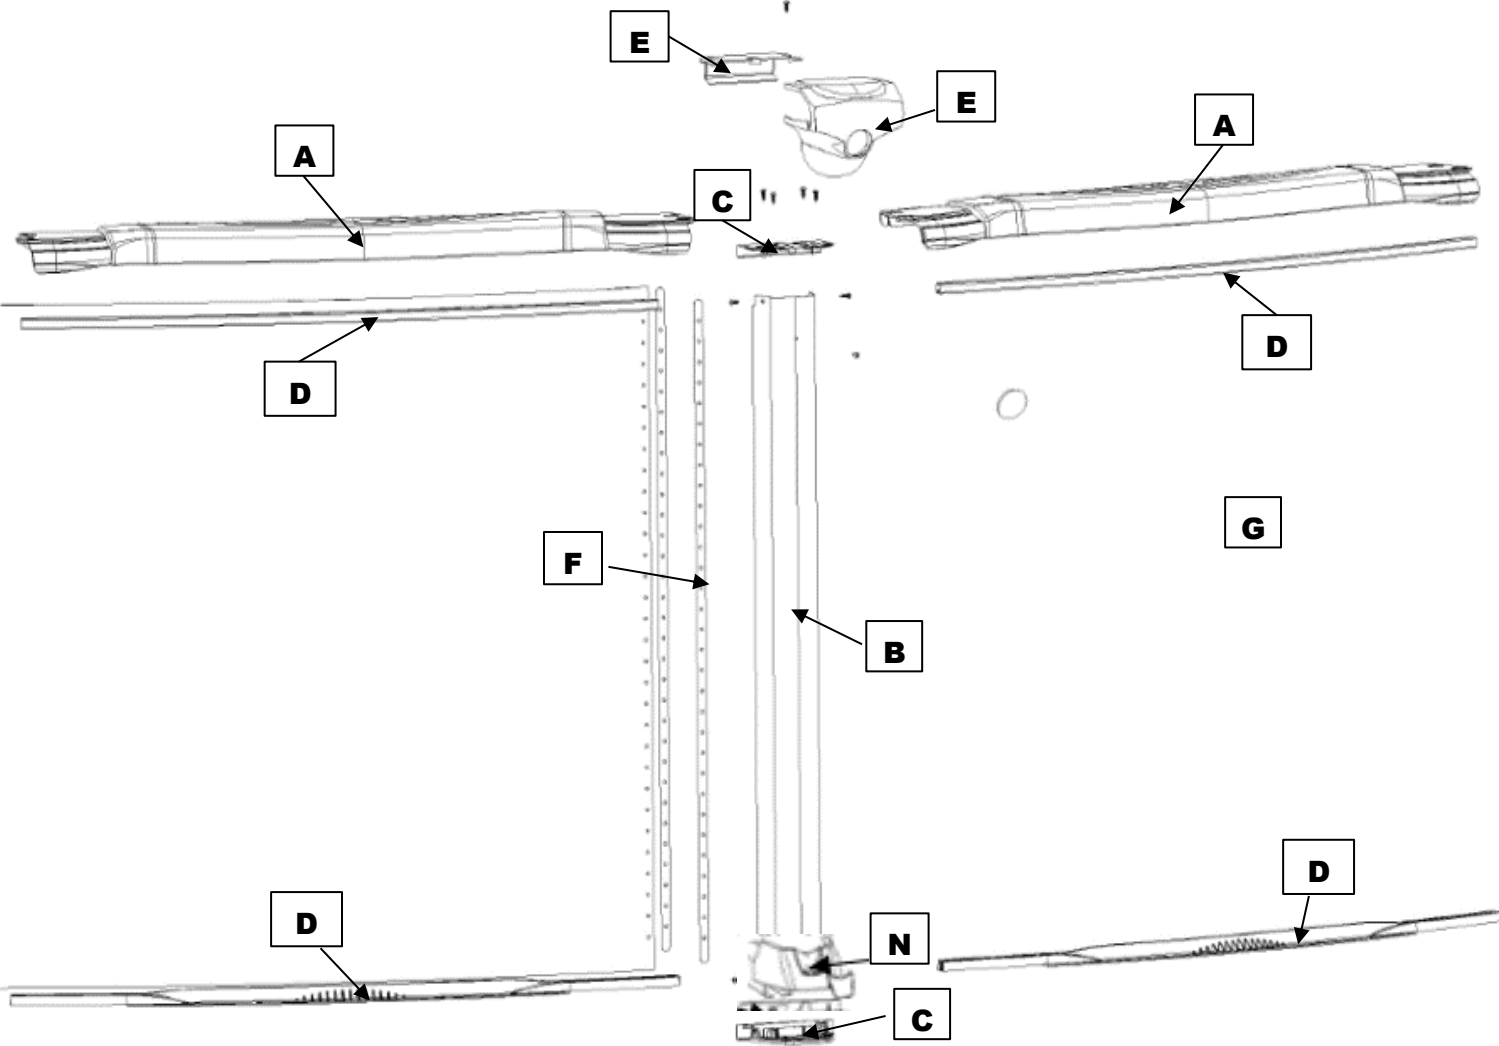

**Magnus RTR
PMAG-54RSRSRB11
Round**

Product Description : Magnus Round				Revised Sept 2016							
Product Code : PMAG-54RSRSRB11				Quantity required for installation (by pool size)							
Index#	Description	Parts #	Length	12	15	18	21	24	27	30	33
A	Top ledge	AR744-001-R		8	10	12	14	16	18	20	22
B	Upright	ART811-R12954M	53,750"	8	10	12	14	16	18	20	22
C	Top plate	21120A		8	10	12	14	16	18	20	22
C	Bottom plate	CG21120B		8	10	12	14	16	18	20	22
D	Stabilizer 12D	LA1255612	55,750"	8							
D	Stabilizer 15D	LA1255615	55,875"		10						
D	Stabilizer 18D	LA1255618	55,875"			12					
D	Stabilizer 21D	LA1255621	55,750"				14				
D	Stabilizer 24D	LA1255624	56,125"					16			
D	Stabilizer 27D	LA1255627	55,688"						18		
D	Stabilizerl 30D	LA1255630	56,000"							20	22
D	Bottom rail	1525515	55,250"	8	10						
D	Bottom rail	1525524	55,250"			12	14	16	18		
D	Bottom rail	1525530	55,250"							20	22
E	Ledge cover	AR211-23120ABC		8	10	12	14	16	18	20	22
F	Steel bars	11825	54,000"	2	2	2	2	2	2	2	2
G	Wall			1	1	1	1	1	1	1	1
N	Foot cover	AR711-23300AC		8	10	12	14	16	18	20	22
*	Hardware bag/pool	SACV12X34-58	#12 screw 3/4	1							
*	Hardware bag/pool	SACV12X34-66	#12 screw 3/4		1						
*	Hardware bag/pool	SACV12X34-74	#12 screw 3/4			1					
*	Hardware bag/pool	SACV12X34-86	#12 screw 3/4				1				
*	Hardware bag/pool	SACV12X34-98	#12 screw 3/4					1			
*	Hardware bag/pool	SACV12X34-113	#12 screw 3/4						1		
*	Hardware bag/pool	SACV12X34-129	#12 screw 3/4							1	
*	Hardware bag/pool	SACV12X34-147	#12 screw 3/4								1
	Screw 12x3/4	V12x34		58	66	74	86	98	113	129	147
***	Hardware bag/pool	SACVHL12114-35	screw1 1/4"-12	1							
***	Hardware bag/pool	SACVHL12114-42	screw1 1/4"-12		1						
***	Hardware bag/pool	SACVHL12114-53	screw1 1/4"-12			1					
***	Hardware bag/pool	SACVHL12114-63	screw1 1/4"-12				1				
***	Hardware bag/pool	SACVHL12114-74	screw1 1/4"-12					1	1		
***	Hardware bag/pool	SACVHL12114-84	screw1 1/4"-12							1	
***	Hardware bag/pool	SACVHL12114-95	screw1 1/4"-12								1
	Screw 12x1-1/4S	VHL12x114S		35	42	53	63	74	74	84	95
**	Hardware bag/wall	1050000054		1	1	1	1	1	1	1	1
	Thru phill 18-8 bolts 18-8 1/4-0x3/4	99-0023		31	31	31	31	31	31	31	31
	Flange nuts 1/4-20 Serrated	2FGS422		31	31	31	31	31	31	31	31
	Instruction DVD	SACWBI36876		1	1	1	1	1	1	1	1