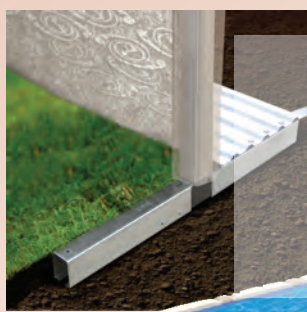

## corrugation

- A rippled finish lets the wall resist both water pressure and external shocks

## ellipse wall

Wall height 54"

It is protected by a resin-based paint called Resin Shield, which provides an extra layer of resistance against corrosion.

## yard extender system

Our oval pools come with the Y.E.S., a series of practically invisible lateral supports that you place in the ground. It is a must for anyone who wants to make the most of their yard and their pool!