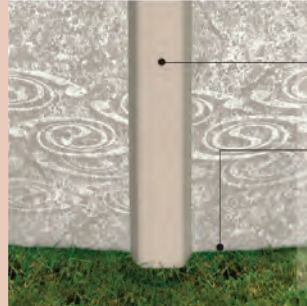

## structure

7-inch injected resin top ledge

Ledge cover made from Synpro™ resin

- Rounded corners and a design that hides screws
- Never chips or discolors

## upright

- 5-inch fully supportive steel upright

## resin bottom rail

## corrugation

- A rippled finish lets the wall resist both water pressure and external shocks