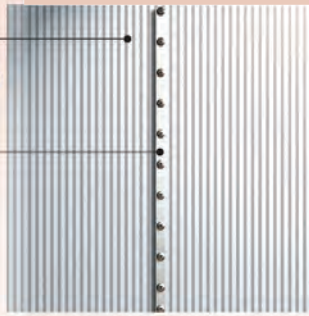

wall joint

- Computer-designed wall joint ensures better resistance to water pressure
- Wall reinforced with steel bars
- Oversized bolts augment stability