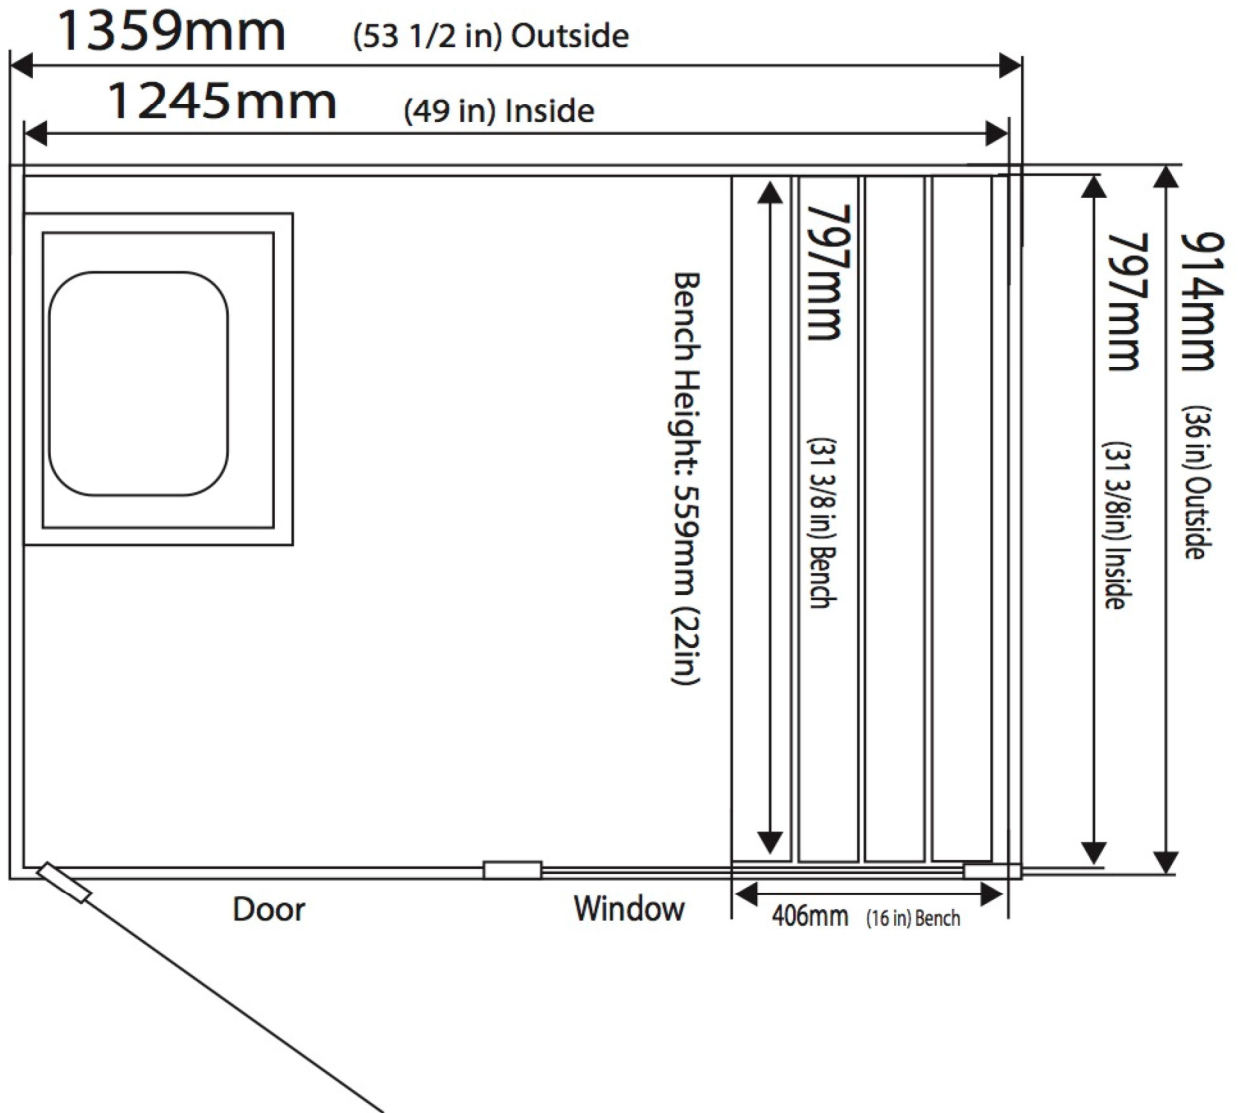

Logan

Height: 2032mm (80 in) Outside
1956mm (77 in) Inside