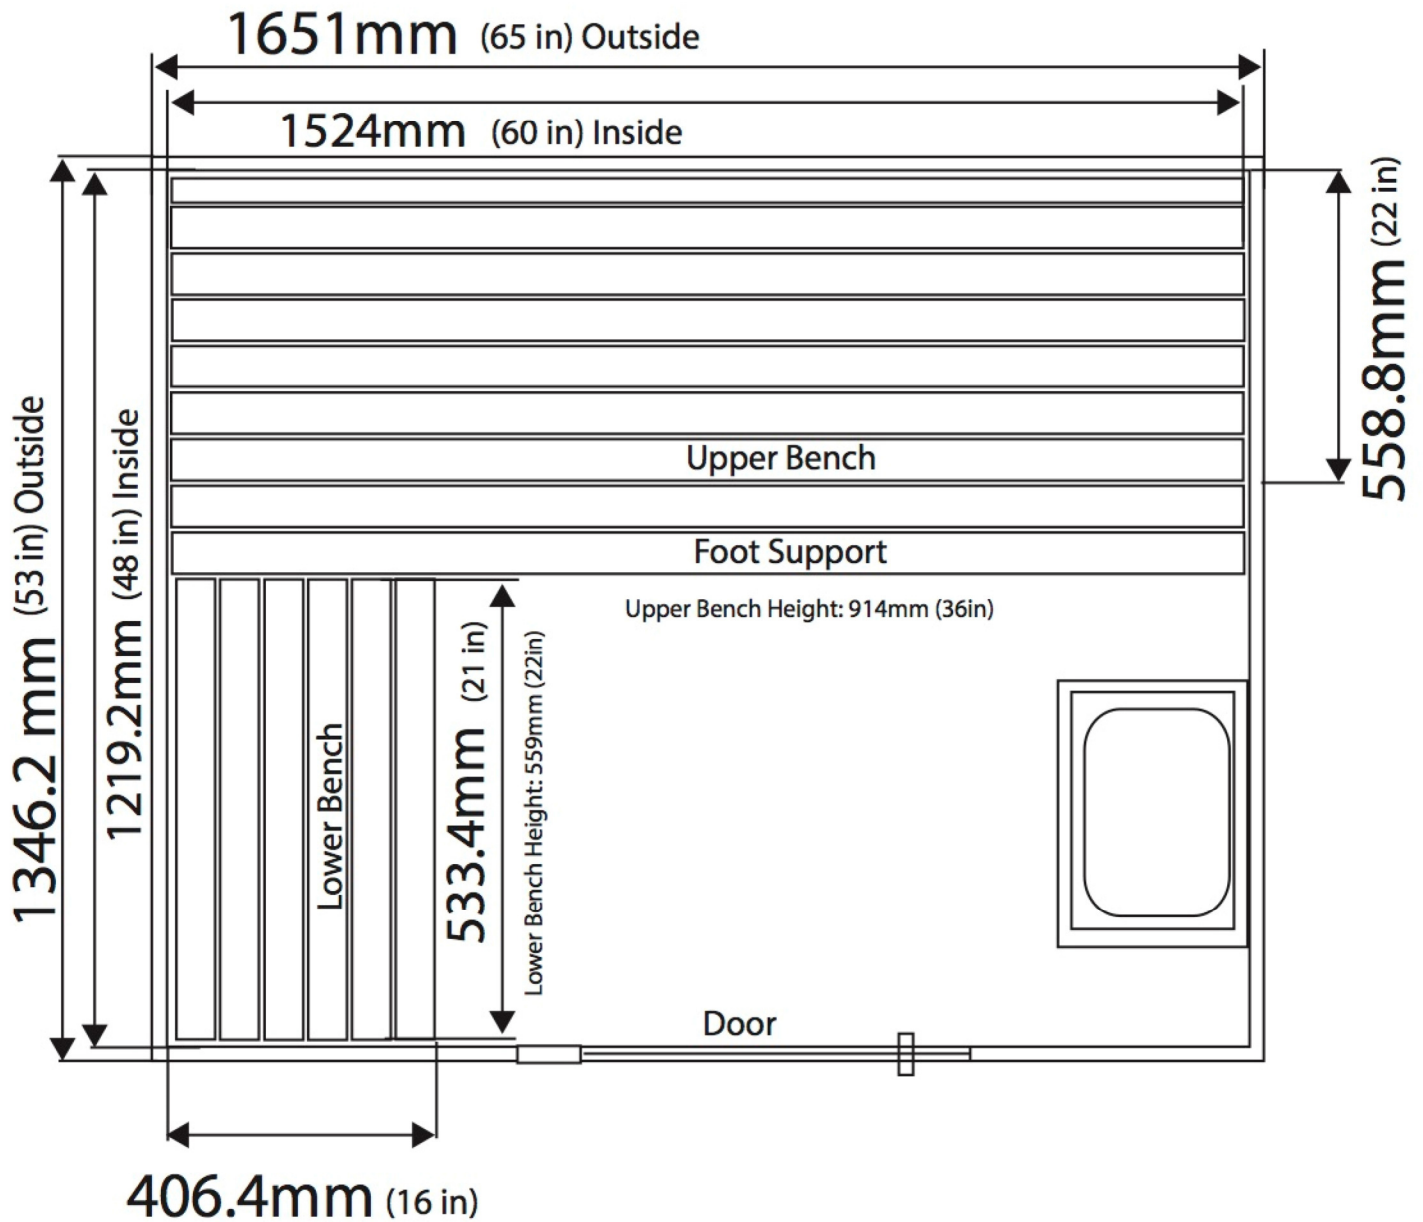

# Madison

Sauna Interior Height: 2032mm (80in)

Sauna Exterior Height: 1956mm (77in)

\*All dimensions are approximate