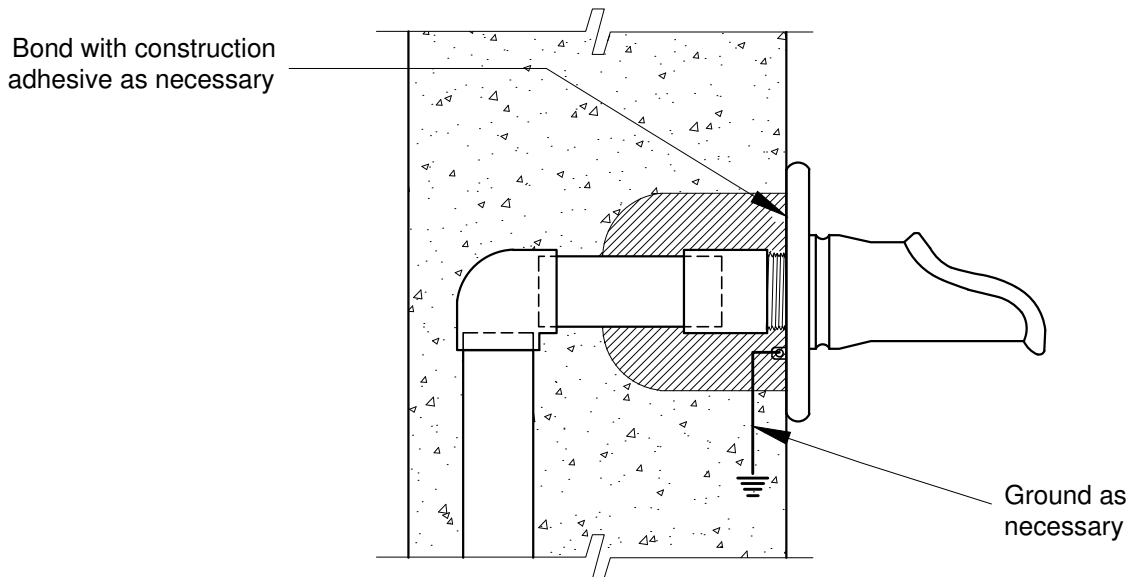

16205 Ward Way, City of Industry, CA 91745
Phone (949)305-7372 • FAX (949)206-1178

www.BlackOakFoundry.com

NOTE:

This drawing is only a guide to be used in planning the placement and layout of the spout. When laying out the final location of the plumbing and mounting studs, use the exact piece that will be installed.