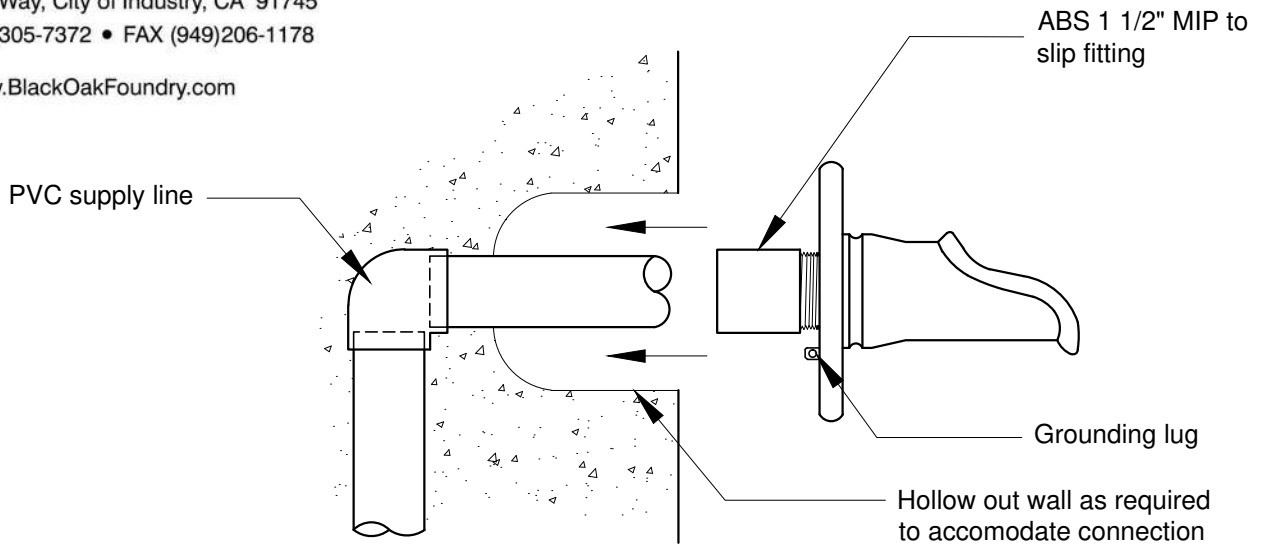

16205 Ward Way, City of Industry, CA 91745
Phone (949)305-7372 • FAX (949)206-1178

www.BlackOakFoundry.com

NOTE:

This drawing is only a guide to be used in planning the placement and layout of the spout. When laying out the final location of the plumbing and mounting studs, use the exact piece that will be installed.