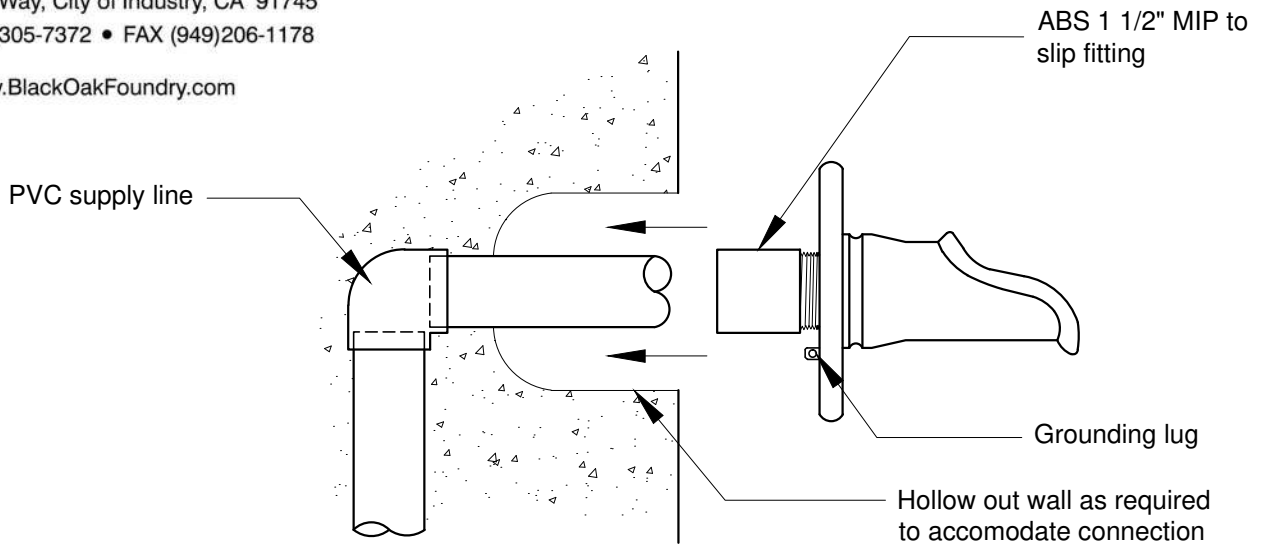

16205 Ward Way, City of Industry, CA 91745
Phone (949)305-7372 • FAX (949)206-1178

www.BlackOakFoundry.com

NOTE: This drawing is only a guide to be used in planning the placement and layout of the spout. When laying out the final location of the plumbing and mounting studs, use the exact piece that will be installed.