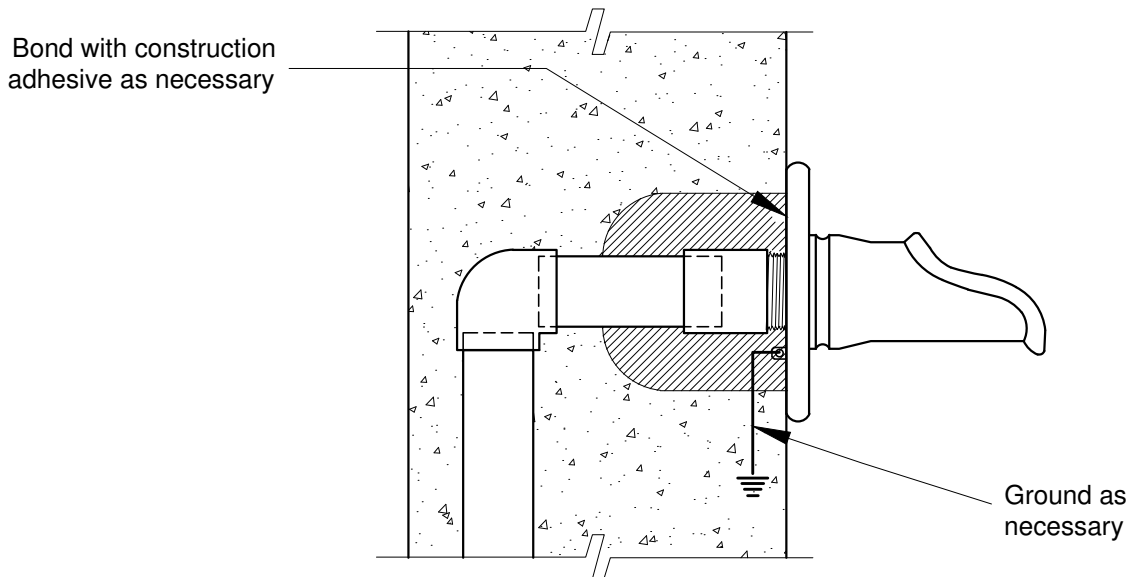

16205 Ward Way, City of Industry, CA 91745
Phone (949)305-7372 • FAX (949)206-1178

www.BlackOakFoundry.com

NOTE: This drawing is only a guide to be used in planning the placement and layout of the spout. When laying out the final location of the plumbing and mounting studs, use the exact piece that will be installed.