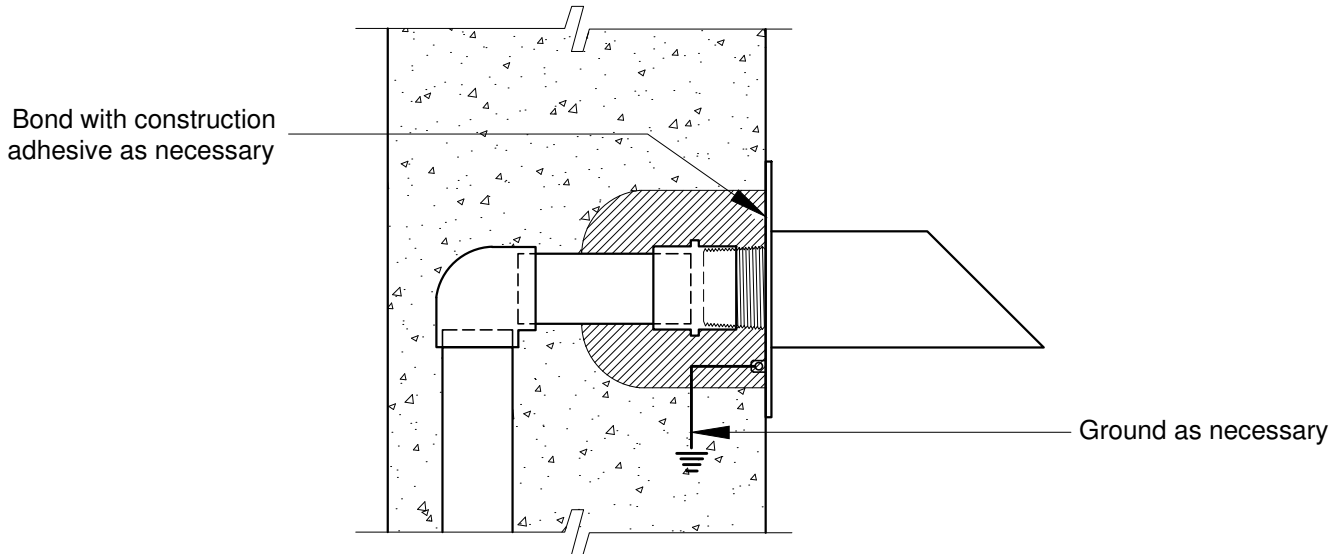

16205 Ward Way, City of Industry, CA 91745
Phone (949)305-7372 • FAX (949)206-1178

www.BlackOakFoundry.com

NOTE:

This drawing is only a guide to be used in planning the placement and layout of the spout. When laying out the final location of the plumbing and mounting studs, use the exact piece that will be installed.