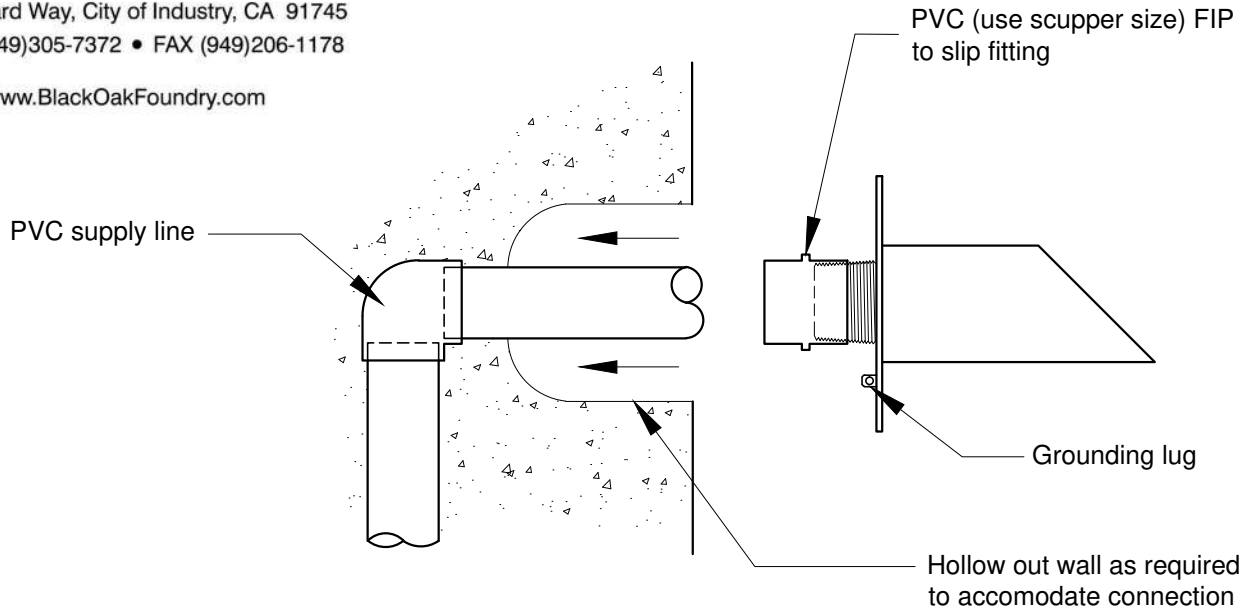

16205 Ward Way, City of Industry, CA 91745
Phone (949)305-7372 • FAX (949)206-1178

www.BlackOakFoundry.com

NOTE:

This drawing is only a guide to be used in planning the placement and layout of the spout. When laying out the final location of the plumbing and mounting studs, use the exact piece that will be installed.