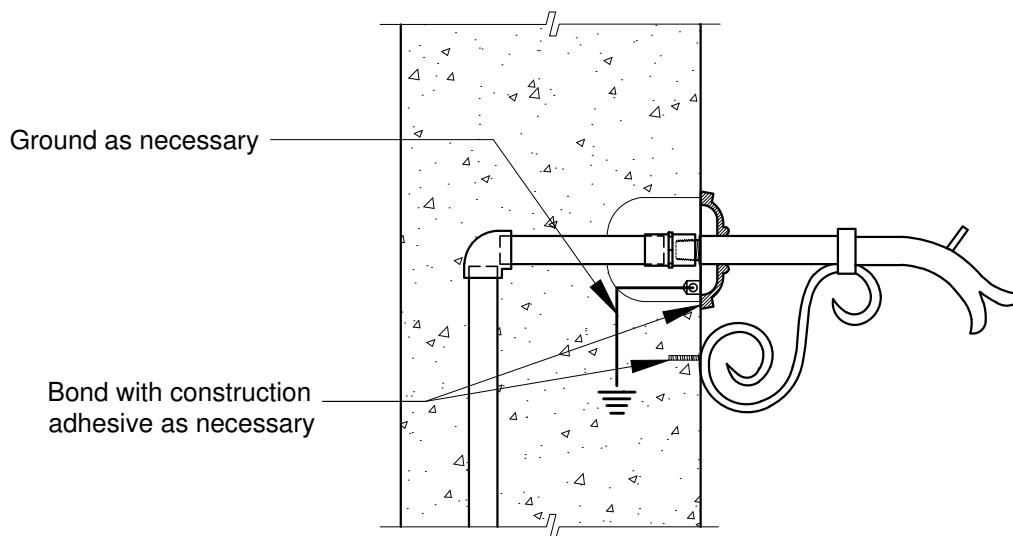

BLACK OAK FOUNDRY

16205 Ward Way, City of Industry, CA 91745
Phone (949)305-7372 • FAX (949)206-1178

www.BlackOakFoundry.com

NOTE:

This drawing is only a guide to be used in planning the placement and layout of the spout. When laying out the final location of the plumbing and mounting studs, use the exact piece that will be installed.