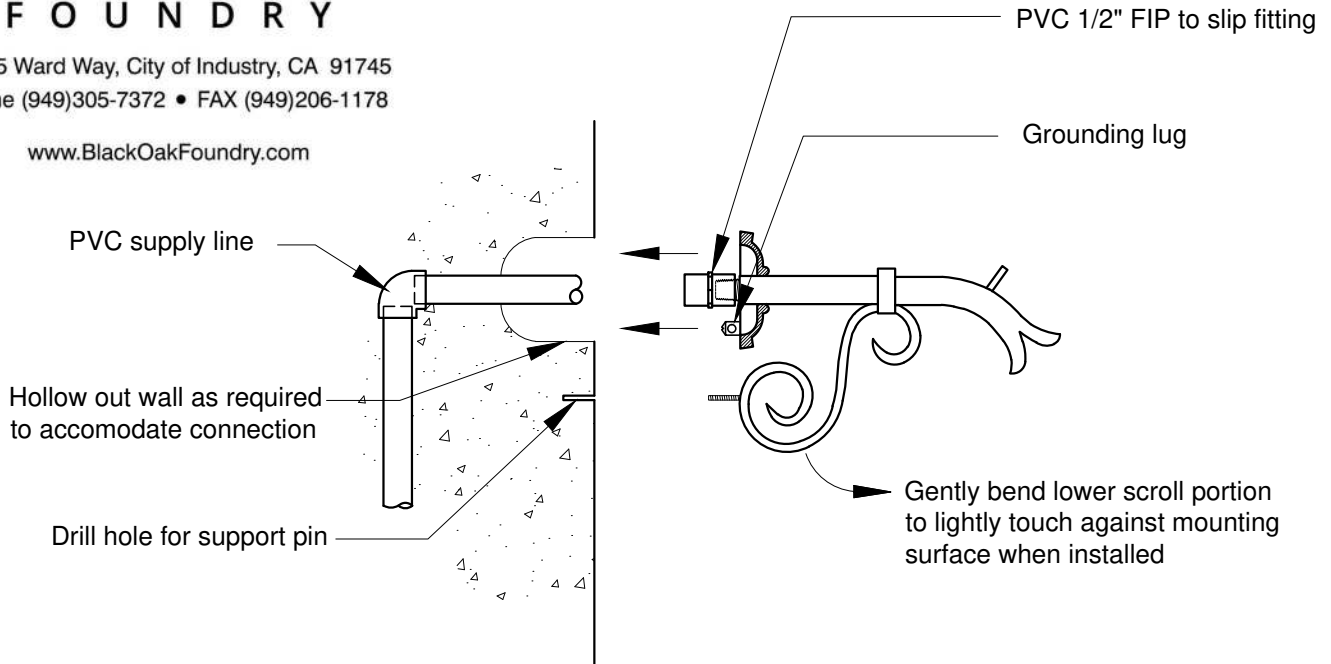

BLACK OAK FOUNDRY

16205 Ward Way, City of Industry, CA 91745
Phone (949)305-7372 • FAX (949)206-1178

www.BlackOakFoundry.com

NOTE:

This drawing is only a guide to be used in planning the placement and layout of the spout. When laying out the final location of the plumbing and mounting studs, use the exact piece that will be installed.