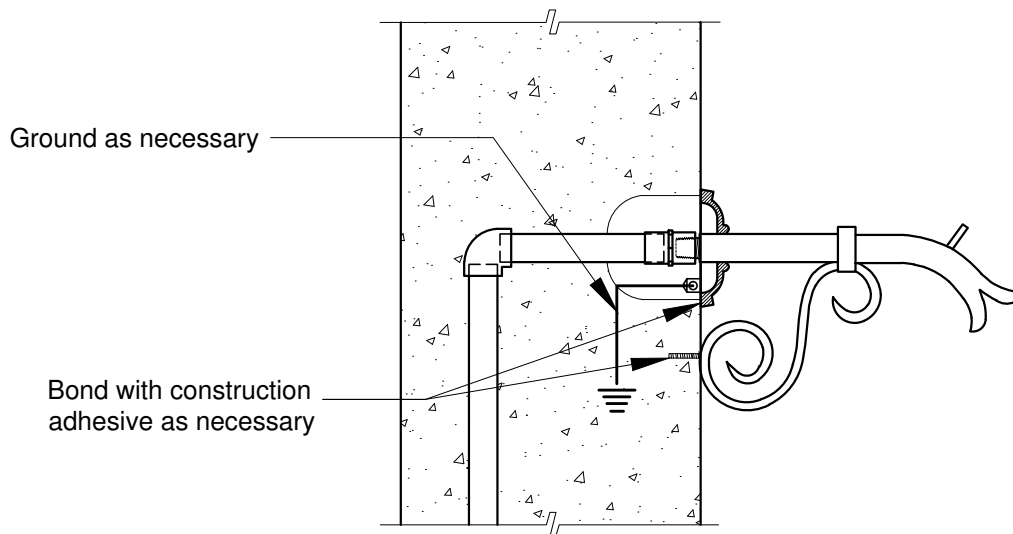

BLACK OAK FOUNDRY

16205 Ward Way, City of Industry, CA 91745
Phone (949)305-7372 • FAX (949)206-1178

www.BlackOakFoundry.com

NOTE:

This drawing is only a guide to be used in planning the placement and layout of the spout. When laying out the final location of the plumbing and mounting studs, use the exact piece that will be installed.