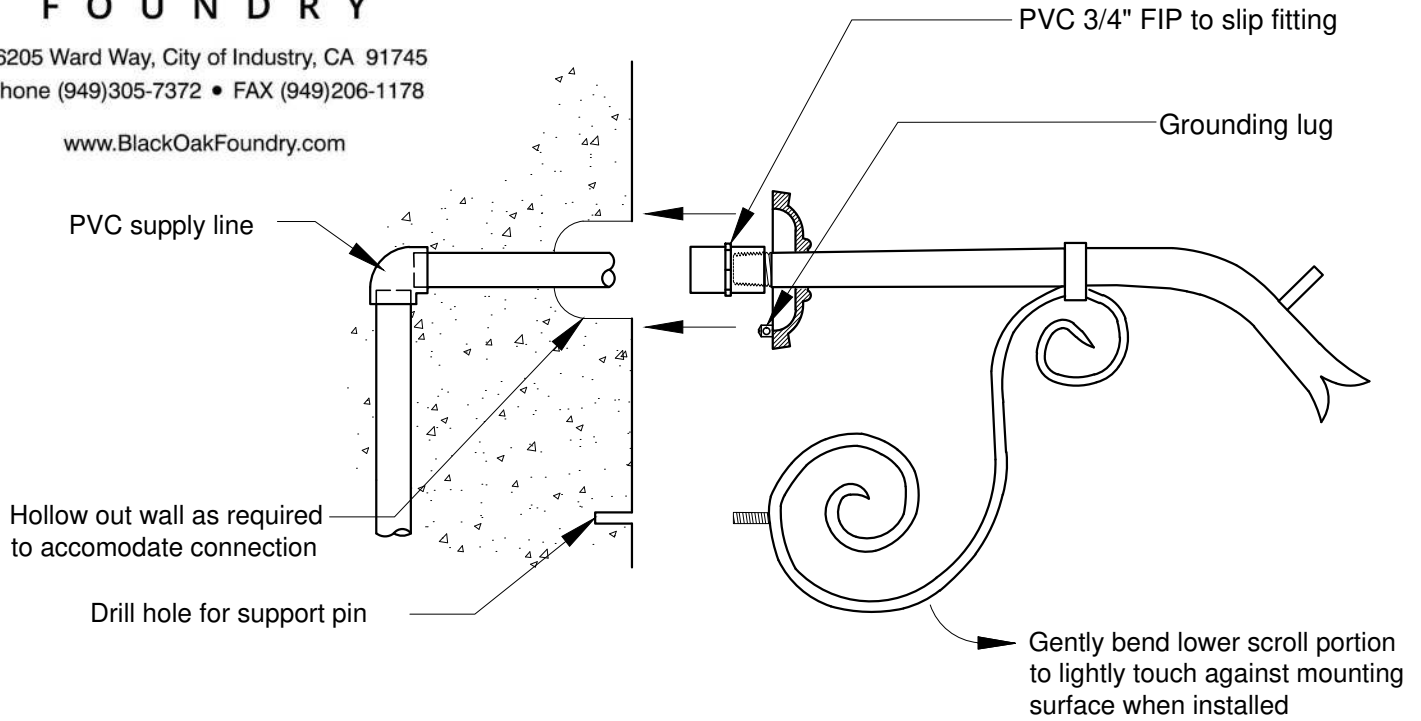

16205 Ward Way, City of Industry, CA 91745
Phone (949)305-7372 • FAX (949)206-1178

www.BlackOakFoundry.com

NOTE: This drawing is only a guide to be used in planning the placement and layout of the spout. When laying out the final location of the plumbing and mounting studs, use the exact piece that will be installed.