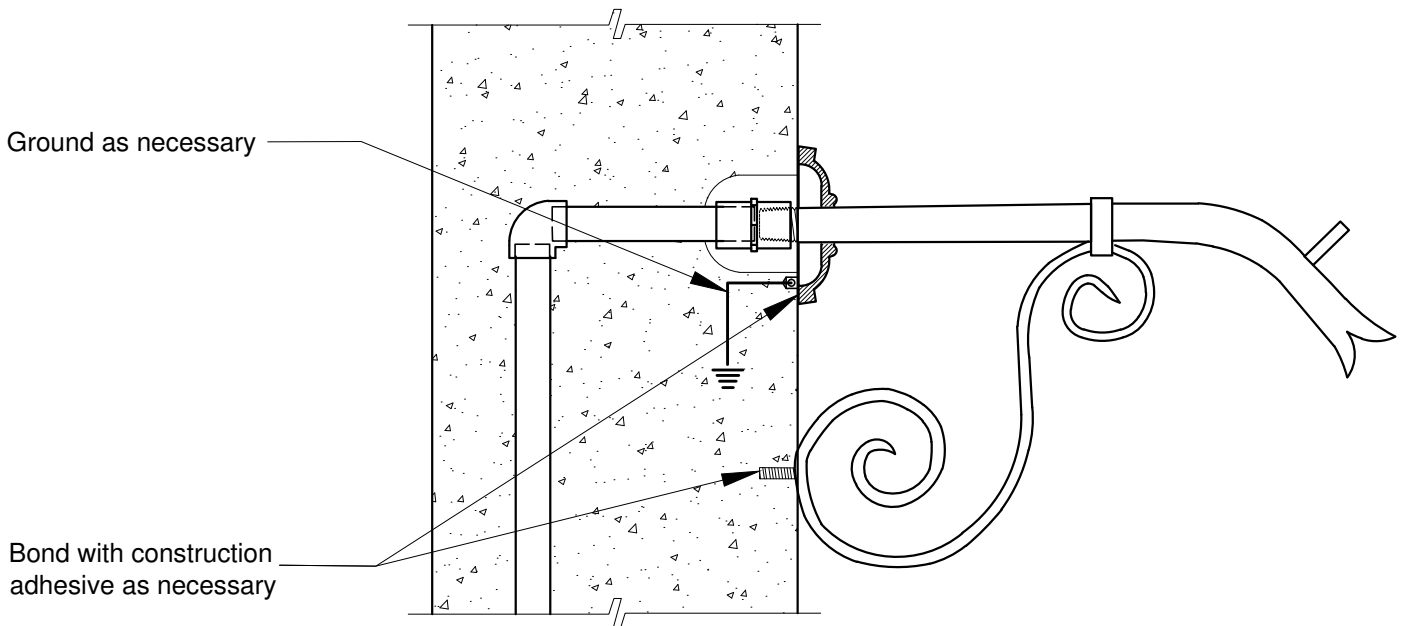

16205 Ward Way, City of Industry, CA 91745
Phone (949)305-7372 • FAX (949)206-1178

www.BlackOakFoundry.com

NOTE: This drawing is only a guide to be used in planning the placement and layout of the spout. When laying out the final location of the plumbing and mounting studs, use the exact piece that will be installed.