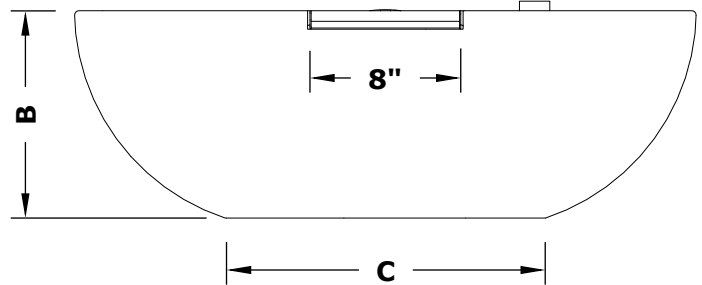

SEDONA FIRE WATER BOWL- GFRC CONCRETE

ISOMETRIC VIEW

TOP VIEW

RIGHT SIDE VIEW

FRONT SIDE VIEW

SKU	A	B	C	D	E	BTU
OPT-27RFWM	27"	10"	12"	1.75"	8"	65,000
OPT-27RFWE12V	27"	10"	12"	1.75"	8"	65,000
OPT-33RFWM	33"	11"	17"	2"	12"	65,000
OPT-33RFWE12V	33"	11"	17"	2"	12"	65,000

Includes: Pan, Burner, Key Valve, Whistle Free Hoses, Black Lava Rock.

Fire Bowl Material: GFRC Concrete
 Finish: Smooth Finish
 Pan Material: 304 Stainless Steel
 Burner Material: 304 Stainless Steel

12V ELECTRONIC IGNITION
 ANSI Z21.97-(2017) / CSA 2.41-(2017)

SEDONA FIRE WATER BOWL COMPONENT OVERVIEW

ISOMETRIC VIEW

FRONT SIDE VIEW

12V ELECTRONIC IGNITION

ANSI Z21.97-(2017) / CSA 2.41-(2017)