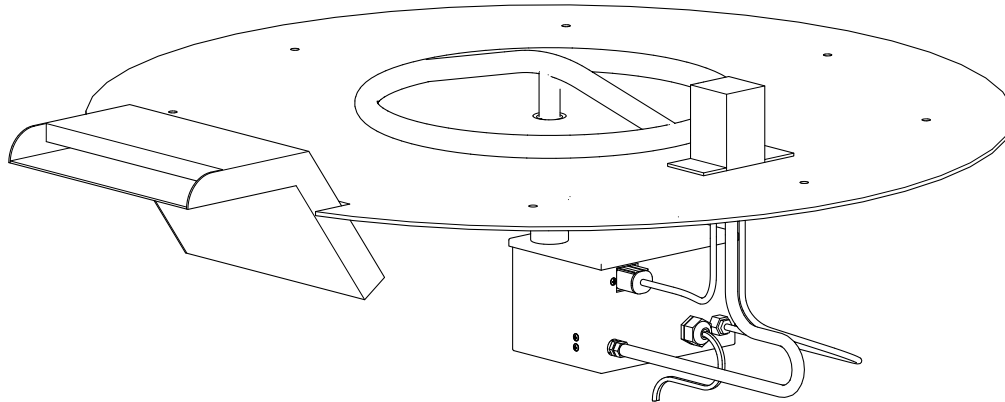

SEDONA FIRE WATER BOWL- GFRC CONCRETE

ISOMETRIC VIEW

TOP VIEW

RIGHT SIDE VIEW

FRONT SIDE VIEW

SKU	A	B	C	D	E	BTU
OPT-27RFWM	27"	10"	12"	1.75"	8"	65,000
OPT-27RFWE12V	27"	10"	12"	1.75"	8"	65,000
OPT-33RFWM	33"	11"	17"	2"	12"	65,000
OPT-33RFWE12V	33"	11"	17"	2"	12"	65,000

Includes: Pan, Burner, Key Valve, Whistle Free Hoses, Black Lava Rock.

Fire Bowl Material: GFRC Concrete
 Finish: Smooth Finish
 Pan Material: 304 Stainless Steel
 Burner Material: 304 Stainless Steel

12V ELECTRONIC IGNITION
 ANSI Z21.97-(2017) / CSA 2.41-(2017)

SEDONA FIRE WATER BOWL COMPONENT OVERVIEW

ISOMETRIC VIEW

FRONT SIDE VIEW

12V ELECTRONIC IGNITION

ANSI Z21.97-(2017) / CSA 2.41-(2017)