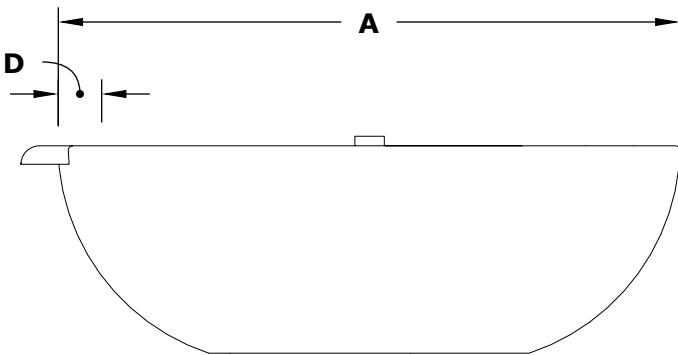

SEDONA FIRE WATER BOWL- GFRC CONCRETE

ISOMETRIC VIEW

TOP VIEW

RIGHT SIDE VIEW

FRONT SIDE VIEW

SKU	A	B	C	D	E	BTU
OPT-27RFWM	27"	10"	12"	1.75"	8"	65,000
OPT-27RFWE12V	27"	10"	12"	1.75"	8"	65,000
OPT-33RFWM	33"	11"	17"	2"	12"	65,000
OPT-33RFWE12V	33"	11"	17"	2"	12"	65,000

Includes: Pan, Burner, Key Valve, Whistle Free Hoses, Black Lava Rock.

Fire Bowl Material: GFRC Concrete
 Finish: Smooth Finish
 Pan Material: 304 Stainless Steel
 Burner Material: 304 Stainless Steel

12V ELECTRONIC IGNITION
 ANSI Z21.97-(2017) / CSA 2.41-(2017)

SEDONA FIRE WATER BOWL COMPONENT OVERVIEW

ISOMETRIC VIEW

FRONT SIDE VIEW

12V ELECTRONIC IGNITION

ANSI Z21.97-(2017) / CSA 2.41-(2017)