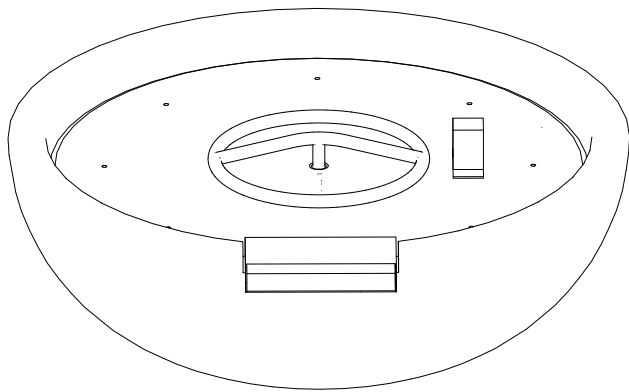

SEDONA FIRE WATER BOWL- GFRC CONCRETE

ISOMETRIC VIEW

TOP VIEW

RIGHT SIDE VIEW

FRONT SIDE VIEW

SKU	A	B	C	D	E	BTU
OPT-27RFWM	27"	10"	12"	1.75"	8"	65,000
OPT-27RFWE12V	27"	10"	12"	1.75"	8"	65,000
OPT-33RFWM	33"	11"	17"	2"	12"	65,000
OPT-33RFWE12V	33"	11"	17"	2"	12"	65,000

Includes: Pan, Burner, Key Valve, Whistle Free Hoses, Black Lava Rock.

Fire Bowl Material: GFRC Concrete
 Finish: Smooth Finish
 Pan Material: 304 Stainless Steel
 Burner Material: 304 Stainless Steel

12V ELECTRONIC IGNITION
 ANSI Z21.97-(2017) / CSA 2.41-(2017)

SEDONA FIRE WATER BOWL COMPONENT OVERVIEW

ISOMETRIC VIEW

FRONT SIDE VIEW

12V ELECTRONIC IGNITION

ANSI Z21.97-(2017) / CSA 2.41-(2017)