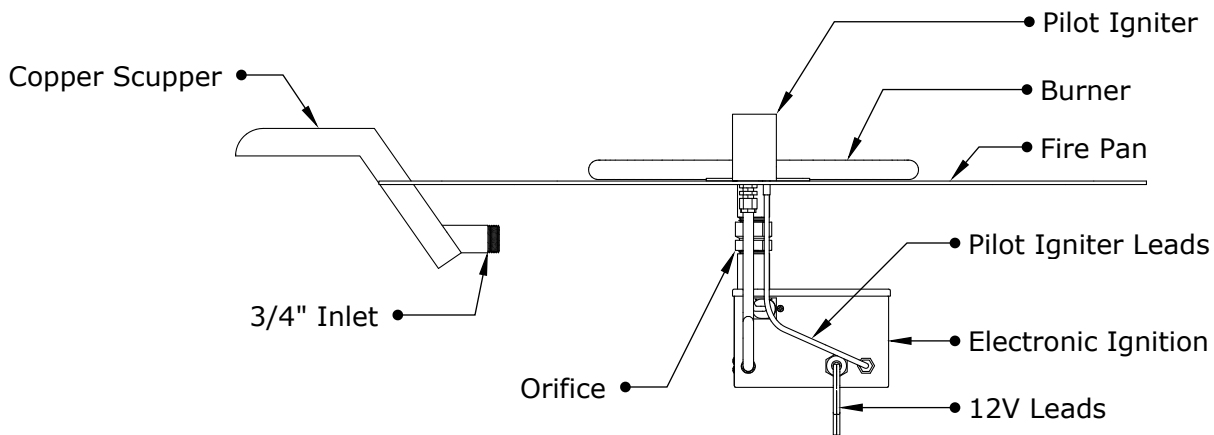

SEDONA FIRE WATER BOWL- GFRC CONCRETE

ISOMETRIC VIEW

TOP VIEW

RIGHT SIDE VIEW

FRONT SIDE VIEW

SKU	A	B	C	D	E	BTU
OPT-27RFWM	27"	10"	12"	1.75"	8"	65,000
OPT-27RFWE12V	27"	10"	12"	1.75"	8"	65,000
OPT-33RFWM	33"	11"	17"	2"	12"	65,000
OPT-33RFWE12V	33"	11"	17"	2"	12"	65,000

Includes: Pan, Burner, Key Valve, Whistle Free Hoses, Black Lava Rock.

Fire Bowl Material: GFRC Concrete
 Finish: Smooth Finish
 Pan Material: 304 Stainless Steel
 Burner Material: 304 Stainless Steel

12V ELECTRONIC IGNITION
 ANSI Z21.97-(2017) / CSA 2.41-(2017)

SEDONA FIRE WATER BOWL COMPONENT OVERVIEW

ISOMETRIC VIEW

FRONT SIDE VIEW

12V ELECTRONIC IGNITION

ANSI Z21.97-(2017) / CSA 2.41-(2017)