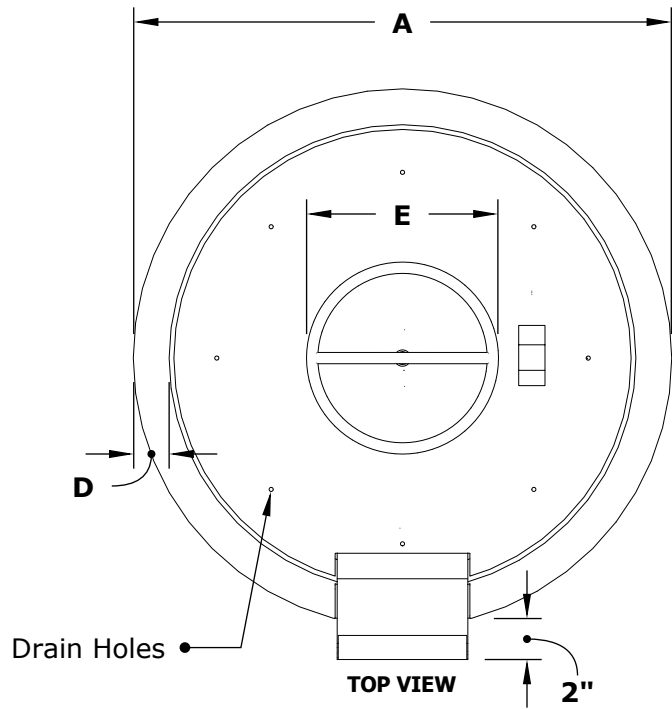

SEDONA FIRE WATER BOWL- GFRC CONCRETE

ISOMETRIC VIEW

TOP VIEW

RIGHT SIDE VIEW

FRONT SIDE VIEW

SKU	A	B	C	D	E	BTU
OPT-27RFWM	27"	10"	12"	1.75"	8"	65,000
OPT-27RFWE12V	27"	10"	12"	1.75"	8"	65,000
OPT-33RFWM	33"	11"	17"	2"	12"	65,000
OPT-33RFWE12V	33"	11"	17"	2"	12"	65,000

Includes: Pan, Burner, Key Valve, Whistle Free Hoses, Black Lava Rock.

Fire Bowl Material: GFRC Concrete
 Finish: Smooth Finish
 Pan Material: 304 Stainless Steel
 Burner Material: 304 Stainless Steel

12V ELECTRONIC IGNITION
 ANSI Z21.97-(2017) / CSA 2.41-(2017)

SEDONA FIRE WATER BOWL COMPONENT OVERVIEW

ISOMETRIC VIEW

FRONT SIDE VIEW

12V ELECTRONIC IGNITION

ANSI Z21.97-(2017) / CSA 2.41-(2017)