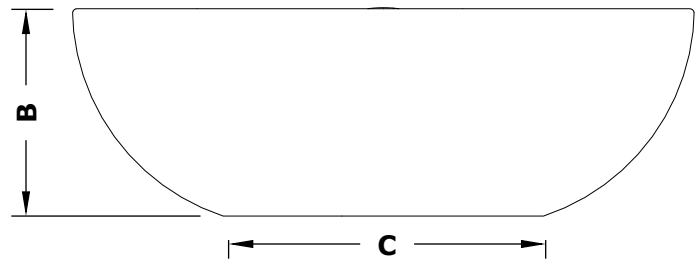

SEDONA FIRE BOWL- GFRC CONCRETE

ISOMETRIC VIEW

TOP VIEW

RIGHT SIDE VIEW

FRONT SIDE VIEW

SKU	A	B	C	D	E	BTU
OPT-27RFO	27"	10"	14"	8"	2.5"	45,000
OPT-33RFO	33"	10.5"	17"	12"	2.5"	65,000
OPT-27RFOE12V	27"	10"	14"	8"	2.5"	45,000
OPT-33RFOE12V	33"	10.5"	17"	12"	2.5"	65,000

Fire Bowl Material: GFRC Concrete
 Finish: Smooth Finish
 Pan Material: 304 Stainless Steel
 Burner Material: 304 Stainless Steel

12V ELECTRONIC IGNITION
 ANSI Z21.97-(2017) / CSA 2.41-(2017)

Includes: Pan, Burner, Whistle Free Hose, Black Lava Rock.