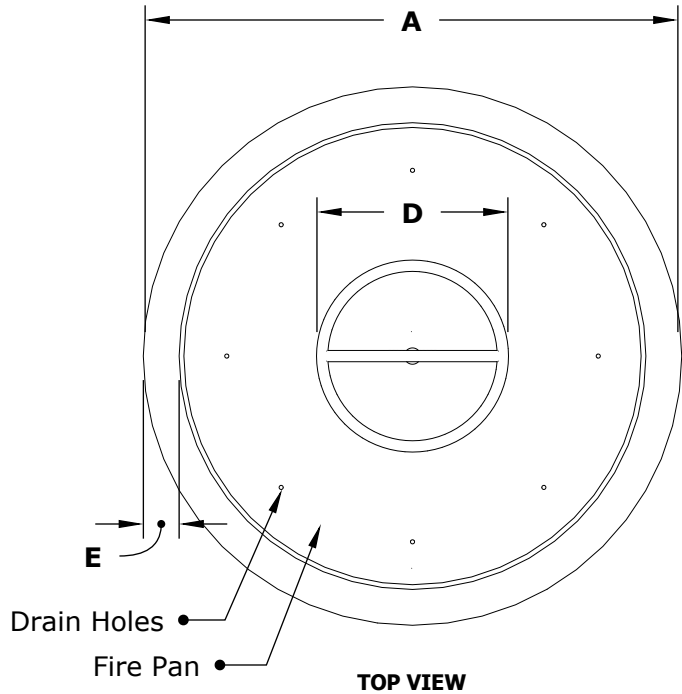

SEDONA FIRE BOWL- GFRC CONCRETE

ISOMETRIC VIEW

TOP VIEW

RIGHT SIDE VIEW

FRONT SIDE VIEW

SKU	A	B	C	D	E	BTU
OPT-27RFO	27"	10"	14"	8"	2.5"	45,000
OPT-33RFO	33"	10.5"	17"	12"	2.5"	65,000
OPT-27RFOE12V	27"	10"	14"	8"	2.5"	45,000
OPT-33RFOE12V	33"	10.5"	17"	12"	2.5"	65,000

Fire Bowl Material: GFRC Concrete
 Finish: Smooth Finish
 Pan Material: 304 Stainless Steel
 Burner Material: 304 Stainless Steel

12V ELECTRONIC IGNITION
 ANSI Z21.97-(2017) / CSA 2.41-(2017)

Includes: Pan, Burner, Whistle Free Hose, Black Lava Rock.