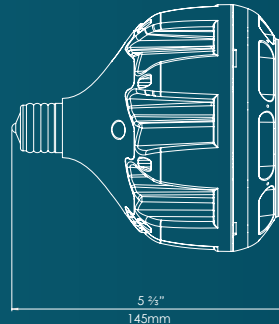

*product images for illustrative purposes only actual lighting colors and appearances may vary

COLOR TOUCH TECHNOLOGY

Color Control
Control color, speed, brightness and modes

Wireless Touch
Wi-Fi Tablets and smartphones

Memory Recall
Remembers last color, speed and brightness

CONTROL

- Color Touch technology via Remote Control or APP through smart devices*
- Color wheel feature for instant color control
- OEM color cloning via Hayward, Jandy, Pentair & Astral/Fluidra Automation systems
- Patented lighting control technology

PAL Sonar 3-in-1 Multi Color/Cool & Warm White Retro Pool Bulbs

- 64-PAL-SRL-RGB PAL Evenglow Multi Color Sonar Retro Bulb with Remote (Low Voltage)
- 64-PAL-SRL-RGB-120 PAL Evenglow Multi Color Sonar Retro Bulb with Remote (120V)

PAL Sonar Cool White Retro Pool Bulbs

- 64-PAL-SRL-CW PAL Evenglow Cool White Sonar Retro Bulb with Remote (Low Voltage)
- 64-PAL-SRL-CW-120 PAL Evenglow Cool White Sonar Retro Bulb with Remote (120V)

PAL Sonar Warm White Retro Pool Bulbs

- 64-PAL-SRL-WW PAL Evenglow Warm White Sonar Retro Bulb with Remote (Low Voltage)
- 64-PAL-SRL-WW-120 PAL Evenglow Warm White Sonar Retro Bulb with Remote (120V)

PAL Sonar Accessories

- 64-PAL-SR Sonar Remote
- 64-PAL-SW Sonar Wi-Fi