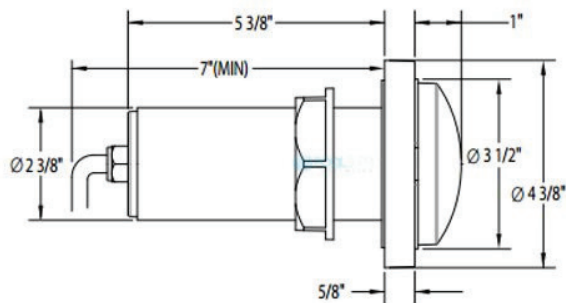

- [SR Smith Fiberglass White LED Underwater Pool Light | 5W 12V 30' Cord | FLED-W-FG-30](#)
- [S.R.Smith Mod-Lite Color RGB LED Underwater Pool Light with PowerPass Wireless Technology | 7-Watt 12V 80' Cord | MLED-C-80](#)
- [S.R.Smith Mod-Lite Color RGB LED Underwater Pool Light Replacement Lamp | 7-Watt | MLED-LM-C](#)
- [SR Smith TX-30 Power Center with Manual On-Off Switch | Includes 1 Treo Light | 1TR-SRS-TX-30](#)

PAL LIGHTING POOL & SPA LIGHTS

- [PAL Lighting Evenglow Multi-Color Nicheless LED Pool & Spa Light | 7W 12V 80' Cord with Plug | 64-EGN-80](#)

BRILLIANT WONDERS LED POOL & SPA LIGHTS

- [Brilliant Wonders Color LED Light | J-Style 8 Watts 25' Cord | 25503-520-025](#)