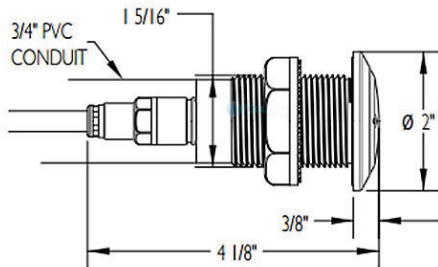

- [SR Smith Treo White LED Underwater Pool Light | 5W 12V 30' Cord | FLED-W-TR-30](#)
- [SR Smith Treo Micro Color RGB LED Underwater Pool Light | 2W 12V 30' Cord | FLED-TM-C-30 (With Bushing)](#)

- [SR Smith Treo Micro White LED Underwater Pool Light | 2W 12V 30' Cord | FLED-TM-W-30 (With Bushing)](#)
- [SR Smith Kelo Color RGB LED Underwater Pool Light | 7W 12V 80' Cord | KLED-C-80](#)
- [SR Smith Fiberglass Color RGB LED Underwater Pool Light | 5W 12V 30' Cord | FLED-C-FG-30](#)