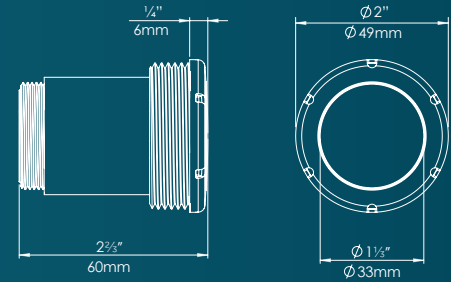

Lens Design

- Excellent resistance to Swimming Pool chemicals
- Industry leading optical diffusion and light efficiency
- UV stable properties

Trim color options

Stainless Steel

Plug Design

- Detachable design for plug and play
- Over molded design for dry connection
- Simple disconnection for servicing or winterizing