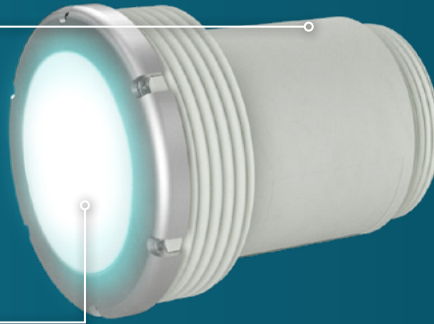

PAL TREO MINI

Nicheless LED Pool light with Color Touch Technology for Concrete, Fiberglass and Vinyl liner pools

REMOTE CONTROL

16 MILLION COLORS

BRIGHTNESS CONTROL

COLOR MEMORY

APP REMOTE CONTROL

WIFI COMPATIBLE

NETWORK CONTROL

TIMER CONTROL

Using PAL Multi-Color Transformer only

Using PAL Multi-Color Wi-Fi Transformer only

562-448-0990
pallighting.com
info@pallighting.com

Light Body

- Engineering grade high performance thermoplastic with 40% glass for optimum heat transfer, strength and durability
- Extreme resistance to chemicals

Lens Design

- Excellent resistance to Swimming Pool chemicals
- Industry leading optical diffusion and light efficiency
- UV stable properties

Trim color options

Stainless Steel

Plug Design

- Detachable design for plug and play
- Over molded design for dry connection
- Simple disconnection for servicing or winterizing