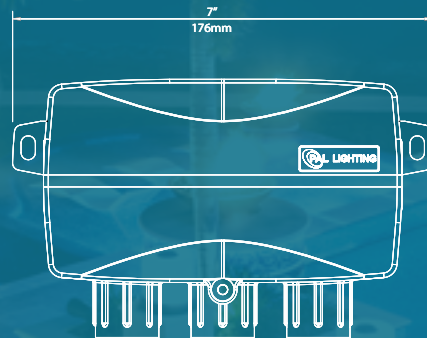

PCR-1Z DRIVER

- Single Zone (Upgradeable to Dual)
- Low Voltage 24V DC
- Fully serviceable and upgradeable
- Optional Wi-Fi
- UL Listed to UL676 Pool & Spa Lighting Class 2 LED Driver
- AS/NZ Approved

Remote Control

64-PCR-1Z-16	PAL 16W Multi Color Single Zone Remote Control Transformer 24VDC	24V / 16W
64-PCR-1Z-35	PAL 35W Multi Color Single Zone Remote Control Transformer 24VDC	24V / 35W
64-PCR-1Z-65	PAL 65W Multi Color Single Zone Remote Control Transformer 24VDC	24V / 65W

Remote & Wi-Fi Control

64-PCR-1Z-16	PAL 16W Multi Color Single Zone Remote Control Transformer & Wi-Fi 24VDC	24V / 16W
64-PCR-1Z-35	PAL 35W Multi Color Single Zone Remote Control Transformer & Wi-Fi 24VDC	24V / 35W
64-PCR-1Z-65	PAL 605W Multi Color Single Zone Remote Control Transformer & Wi-Fi 24VDC	24V / 65W

APPLE AND ANDROID APPS AVAILABLE AT GOOGLE PLAY AND ITUNES
WWW.PALLIGHTING.COM