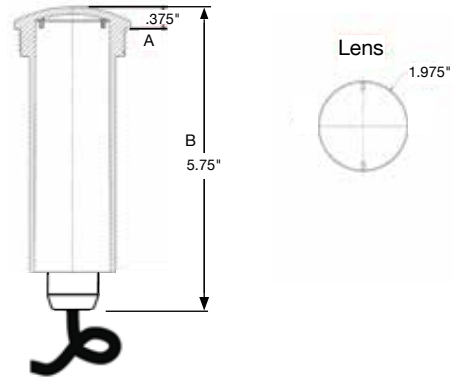

PureWhite VÜ, with its flush mounting is versatile, easy to install, and designed to fit standard 1.5" female threaded return fittings. No bonding or niches are required and it can be installed on the floor or wall of a pool, making it the perfect light for any location in a pool or spa.

Wide angle LEDs
Increases light output coverage area

Proprietary Heat Sync
Designed to run cool, extending the LED life

High Output LEDs
Optimizes color saturation and light intensity

Easy Installation
Fits standard 1.5" female threaded return fittings

J&J Electronics
A HALCO LIGHTING TECHNOLOGIES COMPANY

4820 Schaefer Ave., Chino, CA 91710 • 800.735.4553 • 949.334.8700 • www.jandjpoolspa.com

WHITE 1.5" LED Nicheless Pool & Spa Fixture

Specifications

Voltage	12VAC
Max. Wattage	R1W Model: 8W R2W Model: 20W
LED Color	Cool White (6500K)
Housing	UV Rated Polycarbonate
Lens	UV Rated Polycarbonate (Clear)
Cord Type	18/2 SJTW
Cord Lengths	30' 50' 100' 150'

Dimensions

A	.375"
B	5.75"
Lens Dia.	1.975"

Ordering Information

COLOR SPLASH® VÜ WHITE 1.5" NICHELESS POOL & SPA FIXTURE			
Prefix	Model Number	Voltage	Cord Length
LPL		12	
	insert <i>code</i> into box		insert <i>code</i> into box
	R1W		30'
	R2W		50'
			100'
			150'