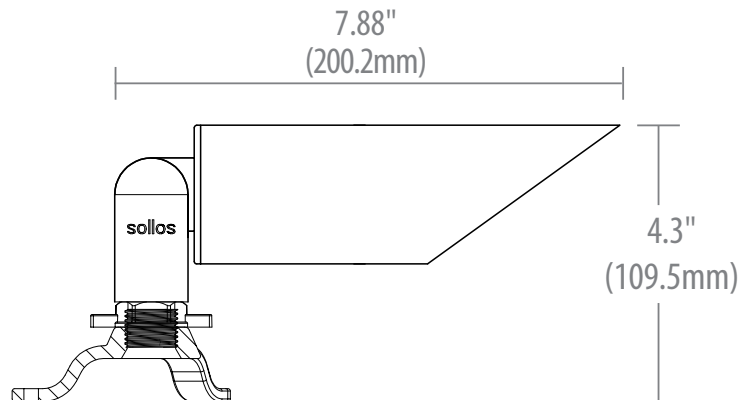

Sollos Landscape Lighting

Antique Brass Down Light

Sollos Down light features heavy duty construction cast antique brass housing. This powerful directional down light delivers precise beam control for landscape lighting.

DL-BCB075-AB, DL-BSB077-AB

Housing	Antique Brass
Wiring	25 Ft. 18/2 Wire Lead
LED Lamp	MR16 Lamp (not included)
Volts	12Vac

Order Codes

Antique Brass	DL-BCB075-AB (995503), DL-BSB077-AB (995504)
LED Lamp Options	MR16 (81103), (81098), (81059), (81060), (81064), (81065)