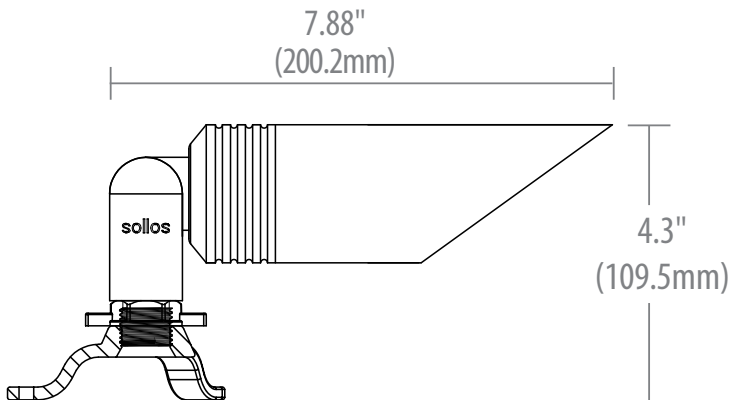

Sollos Landscape Lighting

Antique Brass Down Light

Sollos Down light features heavy duty construction cast antique brass housing. This powerful directional down light delivers precise beam control for landscape lighting.

DL-BCB075-AB, DL-BSB077-AB

Housing	Antique Brass
Wiring	25 Ft. 18/2 Wire Lead
LED Lamp	MR16 Lamp (not included)
Volts	12Vac

Order Codes

Antique Brass	DL-BCB075-AB (995503), DL-BSB077-AB (995504)
LED Lamp Options	MR16 (81103), (81098), (81059), (81060), (81064), (81065)