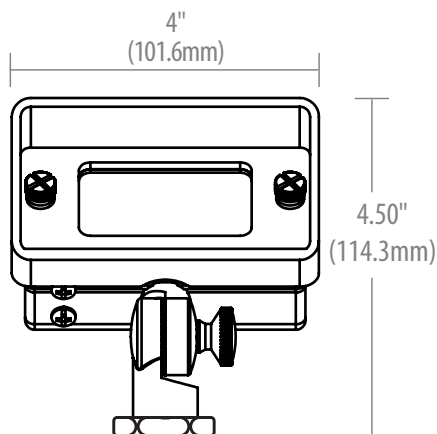

Sollos Landscape Lighting

Flood Reflector

This mini wall wash landscape fixture features a small footprint, with maximum light delivery and coverage. Fixtures are offered in aluminum and heavy duty construction antique brass. Each fixture comes standard with a pre-installed frosted lens. An additional clear lens is also included with each fixture.

FRF057

Housing	Architectural Aluminum or Cast Antique Brass
Lens	Frosted Tempered Glass (Clear Accessory Lens Included)
Wiring	3 Ft. 18/2 Wire Lead
LED Lamp	JC (not included)
Mounting Accessory	8" Ground Stake Included
Volts	12Vac

Order Codes

Antique Brass	FRF057-AB
Textured Black Aluminum	FRF057-TB
Textured Bronze Aluminum	FRF057-TZ

- Antique Brass ●
- Textured Black Aluminum ●
- Textured Bronze Aluminum ●