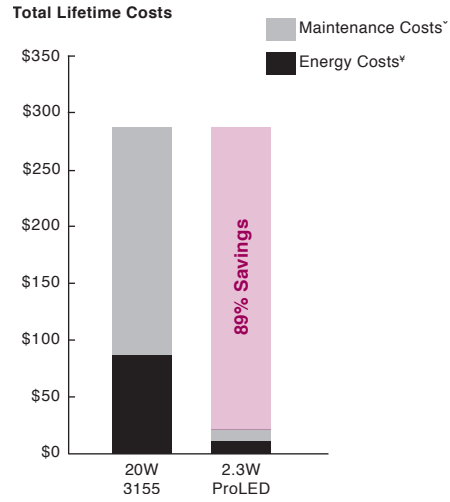

Energy Savings Comparison

[¥] Maintenance costs based on 15 minutes at \$40 per/hr
[¥] Energy costs based on \$0.11 kWh

Ordering Information

Watt	Base	Product #	Product Code	Volts	Color Temp.	CRI	Lumens	Useful Life*	Pkg. Qty.	MOL	Equivalent Wattage
1	Wedge	80791	912/1WW/LED	10-18	3000	82	75	20,000	1/50	1.18"	10
1.2	Wedge	81102	912/1WW/LED2	10-15	3000	82	120	40,000	1/10	1.51"	10
2.3	Wedge	81101	3155/2WW/LED2	10-15	3000	82	250	40,000	1/10	1.67"	20