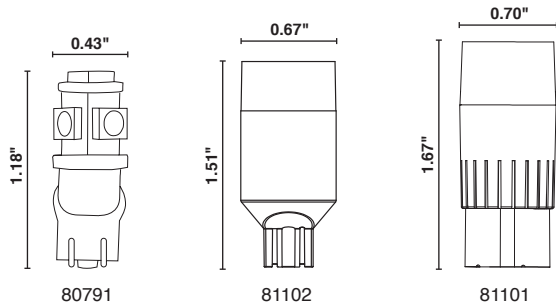

Specifications

- Plastic wedge base
- Long-rated life results in lower maintenance costs over time
- IP65 Rated (81101 and 81102)
- Omnidirectional distribution
- Mercury-free for safer operation
- RoHS Compliant