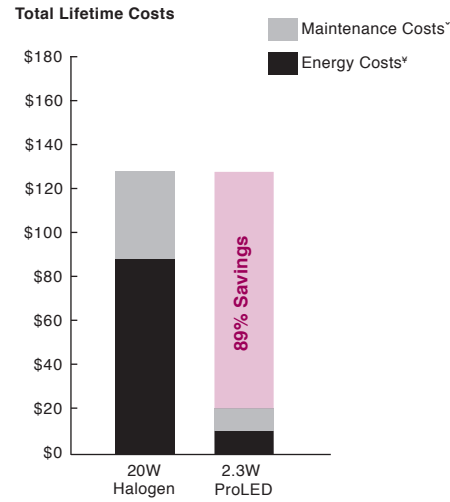

ProLED[®] JC2 Lamp

Product #: _____ Type: _____

Project: _____ Date: _____

Comments: _____ Initials: _____

Specifications

- 250 Lumens of uniform light
- Available in 2700K and 3000K
- 82 CRI for quality and consistent color rendering
- 5 Year limited warranty

Energy Savings Comparison

* Maintenance costs based on 15 minutes at \$40 per/hr
 † Energy costs based on \$0.11 kWh

Ordering Information

	Watt	Base	Product #	Product Code	Description	Volts	Color Temp.	CRI	Lumens	Useful Life*	Pkg. Qty.	Diameter	MOL	Equivalent Wattage
⊛	2.3	G4	81109	JC2/827/LED2	Omnidirectional, IP65 Rated	10-15	2700	82	250	40,000	1/10	0.70"	1.57"	20
⊛	2.3	G4	81108	JC20/2WW/LED2	Omnidirectional, IP65 Rated	10-15	3000	82	250	40,000	1/10	0.70"	1.57"	20

⊛ NEW ITEM

* Useful Life is defined as the point in time at which the lamp will maintain at least 70% of its initial lumens. The lamp will continue to burn past this point, but at decreased light levels.