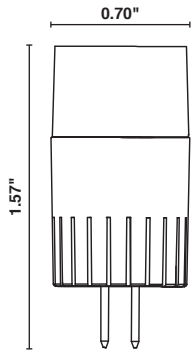

Energy Savings Comparison

* Maintenance costs based on 15 minutes at \$40 per/hr
 † Energy costs based on \$0.11 kWh

Ordering Information

	Watt	Base	Product #	Product Code	Description	Volts	Color Temp.	CRI	Lumens	Useful Life*	Pkg. Qty.	Diameter	MOL	Equivalent Wattage
⊛	2.3	G4	81109	JC2/827/LED2	Omnidirectional, IP65 Rated	10-15	2700	82	250	40,000	1/10	0.70"	1.57"	20
⊛	2.3	G4	81108	JC20/2WW/LED2	Omnidirectional, IP65 Rated	10-15	3000	82	250	40,000	1/10	0.70"	1.57"	20