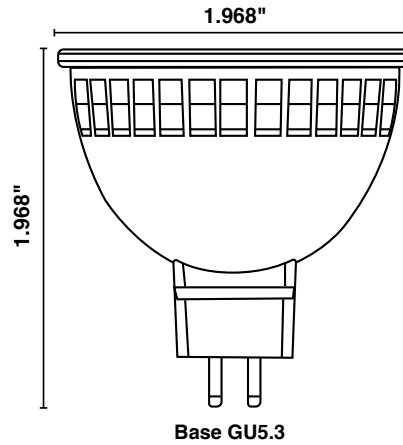

Dimensions

Ordering Information

Watt	Base	Product #	Product Code	Finish	Volts	Color Temp.	CRI	Lumens	Useful Life	Dimmable	Pkg. Qty.	Beam Spread	MOL	Equivalent Wattage
6W	GU5.3	82099	MR16FL6/RGBW/LED	White	10-15	RGB-2700K	80	400	25,000*	Yes	1/10	40°D	1.968	35W