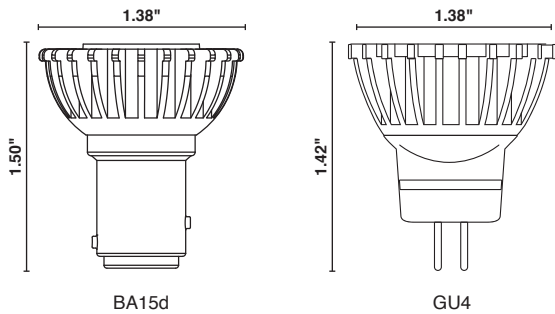

Product #: _____ Type: _____

Project: _____ Date: _____

Comments: _____ Initials: _____

Specifications

- ProLED[®] MR11 lamps' long life lasts up-to 14 times longer than traditional sources, saving on maintenance costs
- Up-to 82 CRI for quality and consistent color rendering
- Flood or Narrow Flood beam angle options
- 10-18V range eliminates voltage drop calculation
- GU4 and Bayonet base options maximize installation flexibility