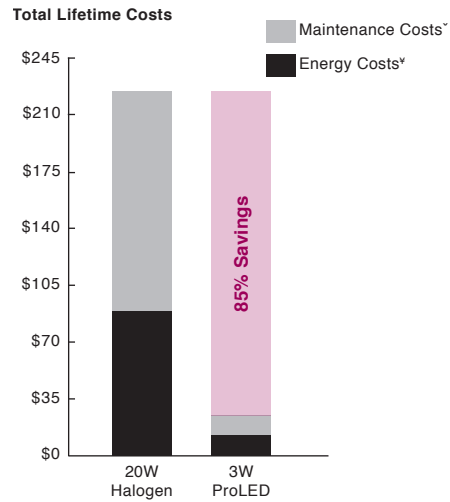

Product #: _____ Type: _____

Project: _____ Date: _____

Comments: _____ Initials: _____

Specifications

- ProLED[®] MR11 lamps' long life lasts up-to 14 times longer than traditional sources, saving on maintenance costs
- Up-to 82 CRI for quality and consistent color rendering
- Flood or Narrow Flood beam angle options
- 10-18V range eliminates voltage drop calculation
- GU4 and Bayonet base options maximize installation flexibility

Energy Savings Comparison

[†] Maintenance costs based on 15 minutes at \$40 per/hr
[¥] Energy costs based on \$0.11 kWh

Ordering Information

Watt	Base	Product #	Product Code	Description	Volts	Color Temp.	CRI	Lumens	CBCP	Useful Life*	Beam Spread	Pkg. Qty.	MOL	Equivalent Wattage
3	GU4	81093	MR11FTD/827/LED	Flood ++	10-18	2700	82	230	420	40,000	30°	1/10	1.42"	20
3	BA15d	81094	MR11FTD/827/BA15D/LED	Flood ++	10-15	2700	82	230	420	40,000	30°	1/10	1.5"	20
3	GU4	81095	MR11FTD/850/LED	Flood ++	10-18	5000	82	250	500	40,000	30°	1/10	1.42"	20
3	GU4	81096	MR11FTC/827/LED	Narrow Flood ++	10-18	2700	82	230	600	40,000	22°	1/10	1.42"	20

o NEW ITEM

* Useful Life is defined as the point in time at which the lamp will maintain at least 70% of its initial lumens. The lamp will continue to burn past this point, but at decreased light levels.