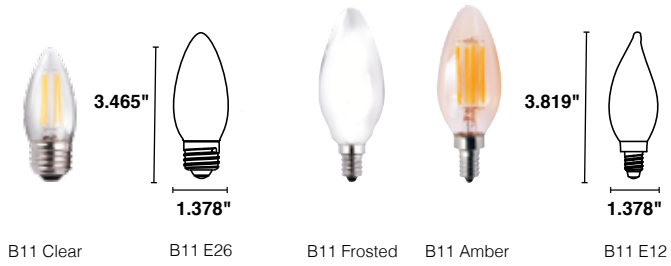

ProLED® Filament LED Series

Product #: _____ Type: _____
Project: _____ Date: _____
Comments: _____ Initials: _____

Specifications

B11

- 25W, 40W, 60W Equivalent options
- Clear 2700K and 3000K options
- Frosted 2700K finish options recreate the look of incandescent
- Amber 2200K creates a nostalgic look and feel
- E26 and E12 base options
- Dimmable to 5%

Ordering Information

	Watt	Base	Product #	Product Code	Description	Dimmable	Volts	Color Temp.	CRI	Lumens	Useful Life*	Pkg. Qty.	MOL	Equivalent Wattage
B11														
⊗	2.5	E26	85050	B11CL2ANT/827/E26/LED2	Clear Filament	Yes	120	2700K	82	180	15,000	10/100	3.73"	25
⊗	2.5	E12	85051	B11CL2/ANT/827/LED2	Clear Filament	Yes	120	2700K	82	180	15,000	10/100	3.78"	25
⊗	2.5	E12	85052	B11FR2/ANT/827/LED2	Frosted Filament	Yes	120	2700K	82	160	15,000	10/100	3.72"	25
⊗	4.5	E12	85053	B11CL4/ANT/830/LED2	Clear Filament	Yes	120	3000K	82	350	15,000	10/100	3.78"	40
⊗	4.5	E12	85054	B11CL4/ANT/827/LED2	Clear Filament	Yes	120	2700K	82	300	15,000	10/100	3.72"	40
⊗	4.5	E26	85055	B11CL4ANT/827/E26/LED2	Clear Filament	Yes	120	2700K	82	220	15,000	10/100	3.78"	40
⊗	4.5	E12	85056	B11AMB4ANT/820/LED2	Amber Filament	Yes	120	2000K	782	240	15,000	10/100	3.72"	40
⊗	4.5	E12	85157	B11CL5ANT/827/E26/LED2	Clear Filament	Yes	120	2700K	782	500	15,000	10/100	3.72"	40
⊗	5.5	E12	85059	B11AMB5ANT/822/LED2	Amber Filament	Yes	120	2200K	82	400	15,000	10/100	3.78"	60
⊗	5.5	E12	85060	B11CL5/ANT/830/LED2	Clear Filament	Yes	120	3000K	82	500	15,000	10/100	3.72"	60
⊗	4.5	E12	85081	B11FR4/ANT/827/LED2	Frosted Filament	Yes	120	2700K	82	300	15,000	10/100	3.66"	40