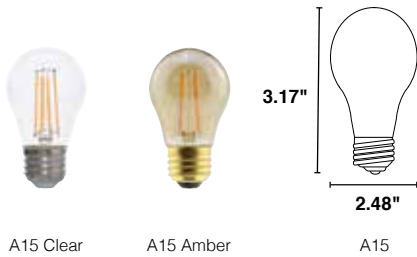

A15 Clear   A15 Amber

A15