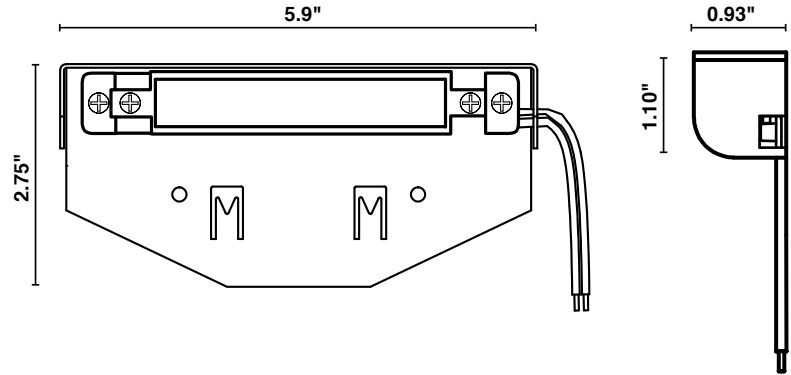

LEDGE LIGHT RGB-W

Product #: _____ Type: _____

Project: _____ Date: _____

Comments: _____ Initials: _____

Specifications

- Low voltage
- 80% more efficient than halogen equivalent
- Mercury Free
- IP65 rated for waterproof installations
- 10' cable length
- Bluetooth controlled with the Sollos ColorSplash app
- Five year limited warranty

Dimensions

Ordering Information

Watt	Material	Product #	Product Code	Volts	Color Temp.	CRI	Lumens	Useful Life	Dimmable	Pkg. Qty.
2W	Textured Black Aluminum	27506	LLA055/RGBW/TB	10-15	RGB -2700K	80	120	40,000hr*	Yes	1/24

* Useful Life is defined as the point in time at which the fixture will maintain at least 70% of its initial lumens. The fixture will continue to burn past this point, but at decreased light levels.
Warranty – Commercial / Industrial: This product is warranted for 5 years from the date of purchase, based on 10 hours of use per day.

FREE Sollos® ColorSplash® app

Download the FREE Sollos® ColorSplash® app and bring the power of color changing lighting control to your fingertips! Using the app, you can connect lighting, create zones, turn on/off, change or create programs...and so much more!