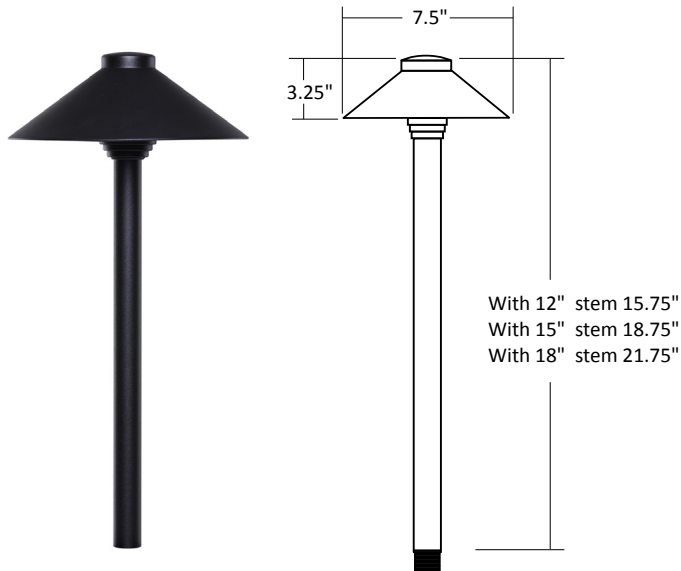

Product: _____

Type: _____

Project: _____

PSH075 7.5" Straight Hat Path Light

Architectural Aluminum

Fixture Ordering Guide

Product Code	Finish	Stem
PSH075	TB - Textured Black	12"
	TZ - Textured Bronze	15"
		18"

JC20 Halogen lamp shipped with fixture.
To substitute a ProLED® lamp, add lamp product code.

Example: PSH075-TB-15-JC20/2WW/LED

With 12" stem 15.75"
With 15" stem 18.75"
With 18" stem 21.75"

Housing:

- Aluminum construction
- Underside of 7½" diameter hat is coated with white reflective paint for optimum output and diffusion
- Stepped, threaded collar for tool-less attachment and easy relamping
- Clear 4mm thick lens protects the lamp

Stem:

- 7/8" diameter stem provides solid, stable mounting

Finish:

- Textured Black or Textured Bronze
- UV resistant powder coat protects the finish from salt-spray induced corrosion

Socket:

- Ceramic G4 bi-pin socket
- Heat-resistant wire leads

Mounting:

- 8" black ground stake included

Electrical:

- 12 Volt system
- Pre-wired with 36", 18-2 lead wire
- Two King® DryConn™ waterproof connectors included

Certifications:

- ETL Listed to UL Standard 1838 and CSA C22.2 No. 250.7