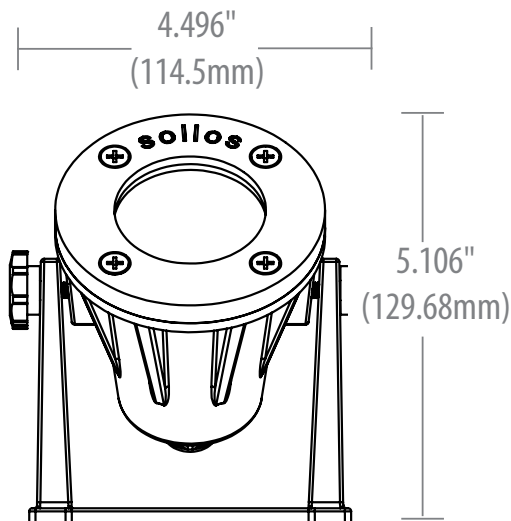

sollos

Sollos Landscape Lighting

Underwater Light

Slender design with minimal footprint to deliver superior illumination for accenting landscape features. Antique Brass housing for additional architectural appeal for diverse settings.

UWL-R33-AB-30K

Housing	Cast Brass Body and Cap with Large Black Thumb Screws
Lens	High Impact Clear Tempered Flat Glass
Wiring	25 Feet 18/2 SJTW cord
LED Lamp Included	MR16 Included (81067) 4.5W, 3000K, 390 Lumens
Mounting Accessory	Surface Mount Aiming Bracket
Volts	12Vac

Order Codes

Antique Brass	UWL-R33-AB-30K (999998)

UWL-R33-AB-30K

3 YR
WARRANTY

Antique Brass ●

Approved to
UL:1838 Standards