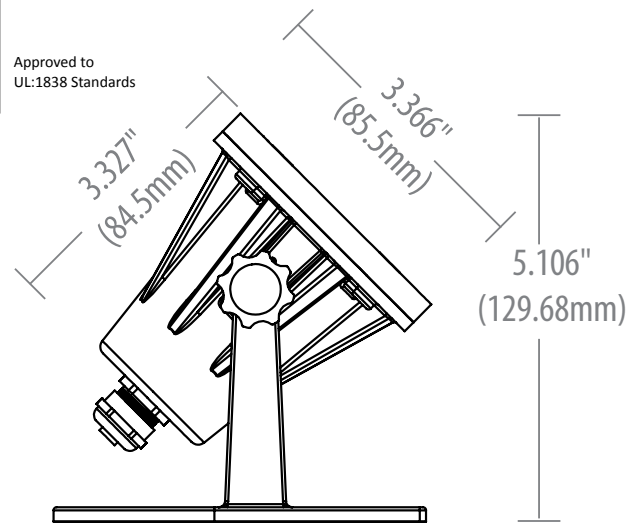

Contact Your Customer Care Specialist For Pricing, Orders And Technical Support. Reorder #1816

800.677.3334

www.solloslighting.com