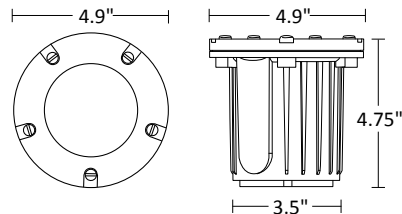

Product: _____

Type: _____

Project: _____

In-Ground Trim Ring Cover

Natural Metal

Composite Black

Fixture Ordering Guide

Product Code	Finish
IGT049	AB - Antique Brass
	BR - Brass
	CB - Composite Black

Order Lamp Separately

Example: IGT049-AB-MR16BAB/827/LED

Housing:

- Single-piece compression molded fiberglass reinforced polyester composite
- Silicone o-ring provides a watertight seal

Cover:

- Antique Brass, Brass or Composite Black