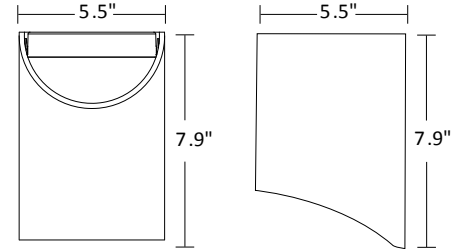

### Housing:

- 5.5" diameter ABS well

### Lamp Holder:

- Aluminum construction
- Adjustable height and angle within the housing
- 360 degree lamp rotation for easy relamping