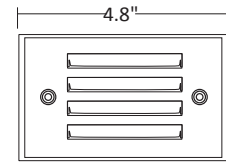

Product: _____

Type: _____

Project: _____

4.8" Step / Brick Light

Louvered Faceplate

Architectural Aluminum

Natural Metal

Fixture Ordering Guide

Product Code	Finish
SBL048	BR - Brass
	SS - Stainless Steel
	TB - Textured Black
	TZ - Textured Bronze

Order Lamp Separately

Example: SBL048-SS-JC10/1WW/LED