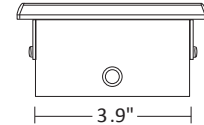

Product: _____

Type: _____

Project: _____

4.8" Step / Brick Light

Louvered Faceplate

Architectural Aluminum

Natural Metal

Fixture Ordering Guide

Product Code	Finish
SBL048	BR - Brass
	SS - Stainless Steel
	TB - Textured Black
	TZ - Textured Bronze

Order Lamp Separately

Example: SBL048-SS-JC10/1WW/LED