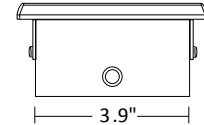

Product: _____

Type: _____

Project: _____

4.8" Step / Brick Light

Trim Faceplate

Architectural Aluminum

Natural Metal

Fixture Ordering Guide

Product Code	Finish
SBT048	BR - Brass
	CU - Copper
	SS - Stainless Steel
	TB - Textured Black
	TZ - Textured Bronze