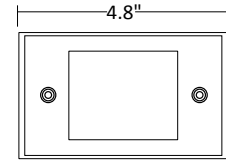

Product: _____

Type: _____

Project: _____

4.8" Step / Brick Light

Trim Faceplate

Architectural Aluminum

Natural Metal

Fixture Ordering Guide

Product Code	Finish
SBT048	BR - Brass
	CU - Copper
	SS - Stainless Steel
	TB - Textured Black
	TZ - Textured Bronze