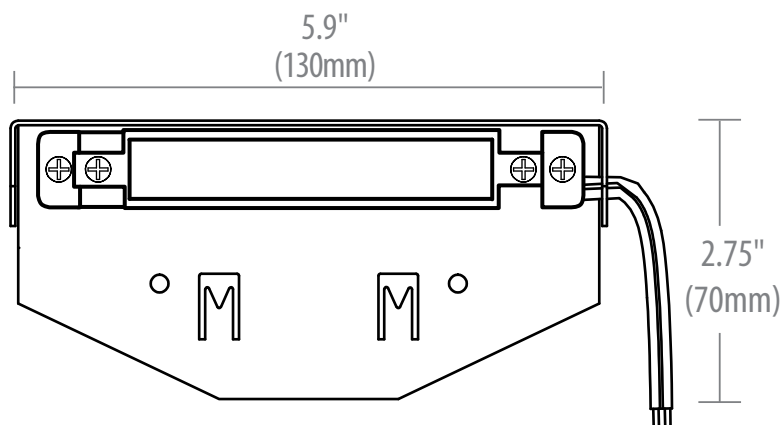

LLA055/827/TB, LLA055/827/TZ
LLA055/827/AB

Housing	Architectural Aluminum & Antique Brass
Wiring	10 ft. (3 m) 18-2 lead-wire
LED Lamp	0.6 Watt, 2700K LED
Volts	12Vac

Order Codes

Textured Black	LLA055/827/TB 99960
Textured Bronze	LLA055/827/TZ 99910
Antique Brass	LLA055/827/AB 99980
Light Module	LLA055/827