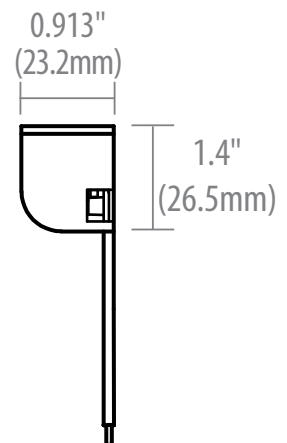

LLA055/827
Replaceable Light Module

Contact Your Customer Care Specialist For Pricing, Orders And Technical Support. Reorder #1818

800.677.3334

www.solloslighting.com