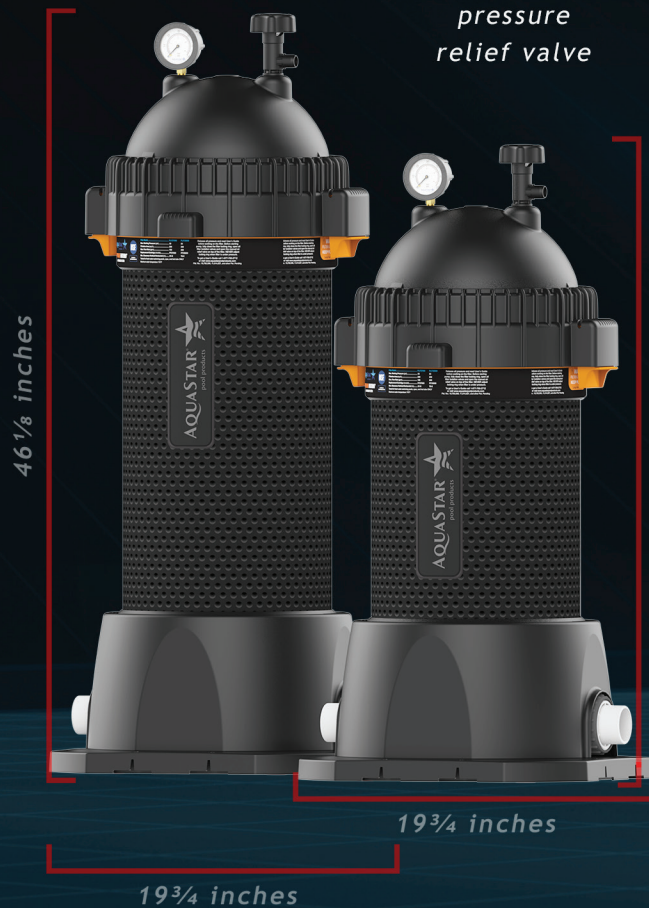

# PIPELINE FILTERS®

COMPACT FILTERS ENGINEERED FOR SAFE AND EASY CARTRIDGE ACCESS

Certified to  
NSF/ANSI/CAN 50

Safe self-aligning  
removable locking  
collar/top

Super strength  
resin for enhanced  
structural integrity

Self-aligning  
linking base  
for parallel  
filtration systems

Rubber protected  
stainless steel  
pressure gauge

Ergonomic  
pressure  
relief valve

For safe and easy  
depressurization  
Patented

AquaStar's  
Superior Pure Pleat  
Technology