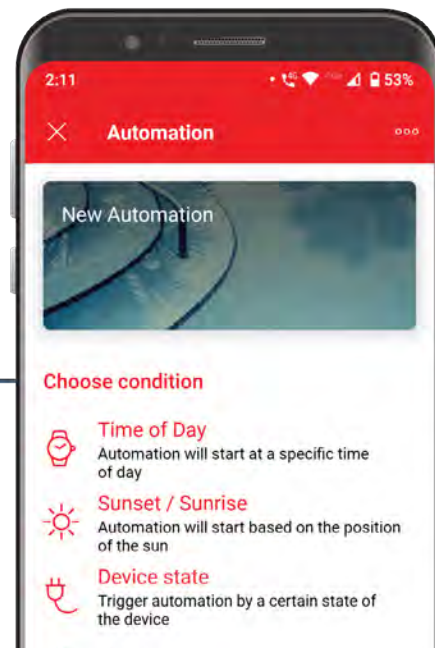

AVIA with the Protégé VSP.

CONTROL FROM ANYWHERE

AVIA™ + Raymote™

You can also control your AVIA settings from across the street — or across town — right from your phone. Whether adjusting the pool temperature or checking on other pool functions, it's all possible through your Raymote remote Wi-Fi connection.

24/7 Access

Remotely monitor your pool or spa heaters from anywhere, anytime, with touch-of-a-button access.

Stay Informed

Real-time updates notify you of any service or maintenance needs so your heater and pool are always ready to be used.

Smart Automation

AVIA's smart automation system within the Raymote App makes it easy to manage your pool/spa and keep it at the perfect temperature.

Download the free Raymote Mobile App today!

Download on the
App Store