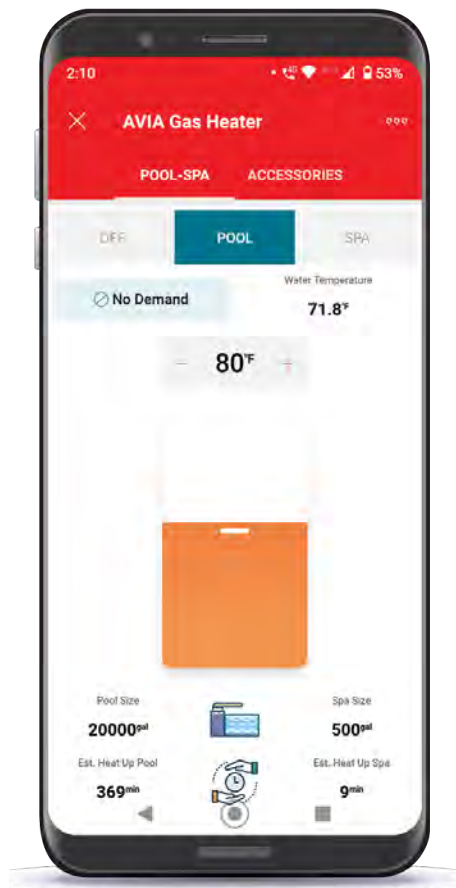

CONTROL FROM ANYWHERE

AVIA™ + Raymote™