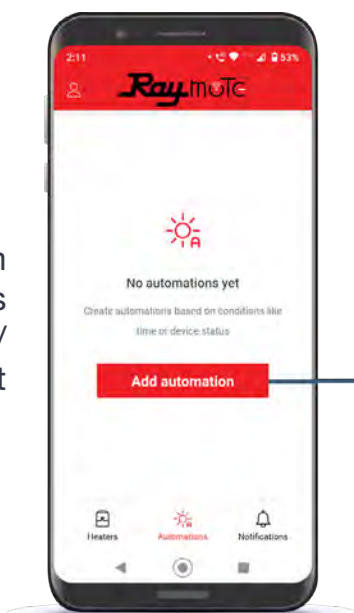

AVIA with the Protégé VSP.

CONTROL FROM ANYWHERE

AVIA™ + Raymote™

You can also control your AVIA settings from across the street — or across town — right from your phone. Whether adjusting the pool temperature or checking on other pool functions, it's all possible through your Raymote remote Wi-Fi connection.

24/7 Access

Remotely monitor your pool or spa heaters from anywhere, anytime, with touch-of-a-button access.

Stay Informed

Real-time updates notify you of any service or maintenance needs so your heater and pool are always ready to be used.

Smart Automation

AVIA's smart automation system within the Raymote App makes it easy to manage your pool/spa and keep it at the perfect temperature.

Download the free Raymote Mobile App today!

Download on the
App Store