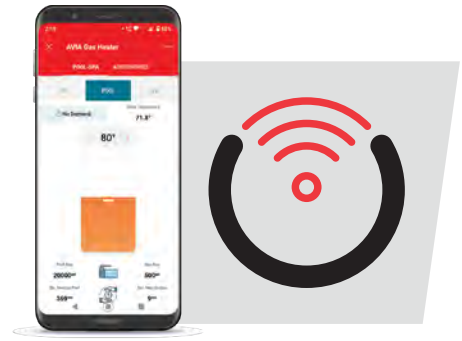

Next Generation Pool & Spa Heater

ELEVATES DESIGN & FUNCTION

Smart Automation

AVIA is the **First** and only pool/spa heater with a built-in advanced Wi-Fi enabled control system! No need for a separate control panel to manage your pool heater and pool environment, **AVIA** does it **All**.