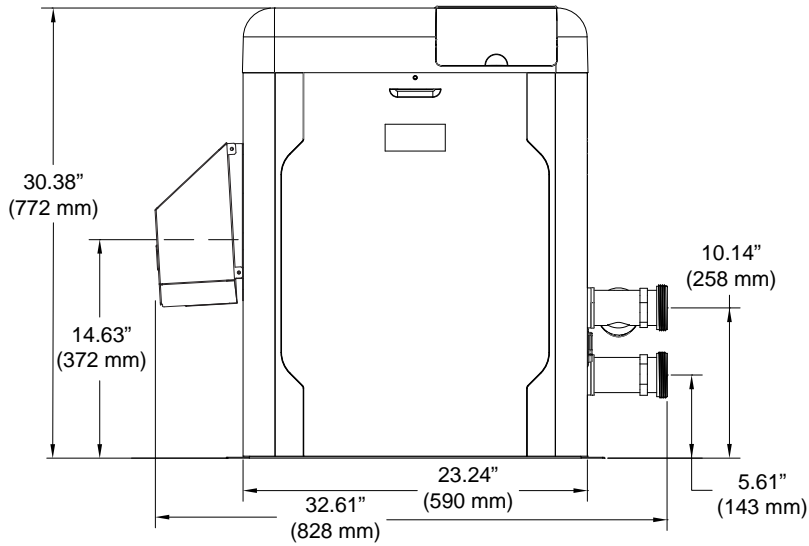

POOL & SPA HEATER

MODELS 264 & 404

FRONT

AVIA I&O Manual

Click link to access or visit Raypak.com