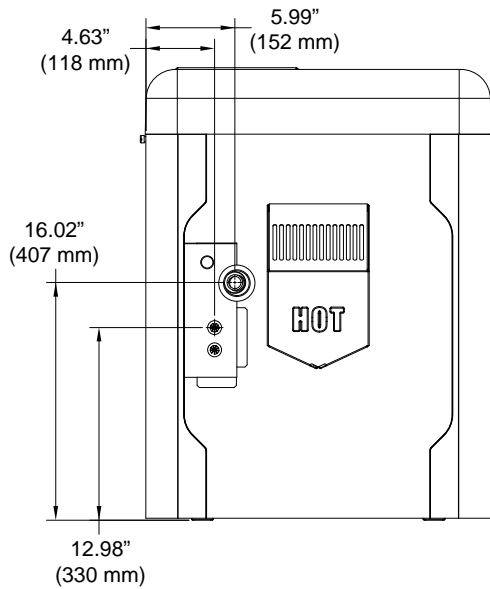

GET IT ON
Google Play

POOL & SPA HEATER

MODELS 264 & 404

FRONT

AVIA I&O Manual

Click link to access or visit Raypak.com

LEFT SIDE

RIGHT SIDE

| Model No. | MBTUH Input (kWh) | Combustion Air ø in. (mm) | Flue ø in. (mm) | Gas Conn. | Water Conn. | Unit Weight lbs. (kg) | Shipping Weight lbs. (kg) |
|-----------|-------------------|---------------------------|-----------------|-----------|-------------|-----------------------|---------------------------|
| 264 | 264 (77.4) | 4 (101.6) | 4 (101.6) | 3/4" NPT | 2" Buttress | 135 (61.2) | 155 (70.2) |
| 404 | 399 (116.9) | 4 (101.6) | 4 (101.6) | 3/4" NPT | 2" Buttress | 135 (61.2) | 155 (70.2) |