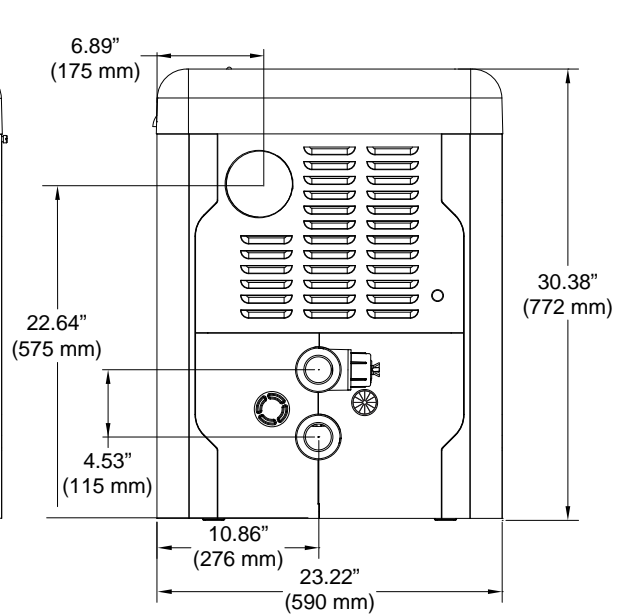

GET IT ON
Google Play

POOL & SPA HEATER

MODELS 264 & 404

FRONT

AVIA I&O Manual

Click link to access or visit Raypak.com

LEFT SIDE

RIGHT SIDE

| Model No. | MBTUH Input (kWh) | Combustion Air ø in. (mm) | Flue ø in. (mm) | Gas Conn. | Water Conn. | Unit Weight lbs. (kg) | Shipping Weight lbs. (kg) |
|-----------|-------------------|---------------------------|-----------------|-----------|-------------|-----------------------|---------------------------|
| 264 | 264 (77.4) | 4 (101.6) | 4 (101.6) | 3/4" NPT | 2" Buttress | 135 (61.2) | 155 (70.2) |
| 404 | 399 (116.9) | 4 (101.6) | 4 (101.6) | 3/4" NPT | 2" Buttress | 135 (61.2) | 155 (70.2) |