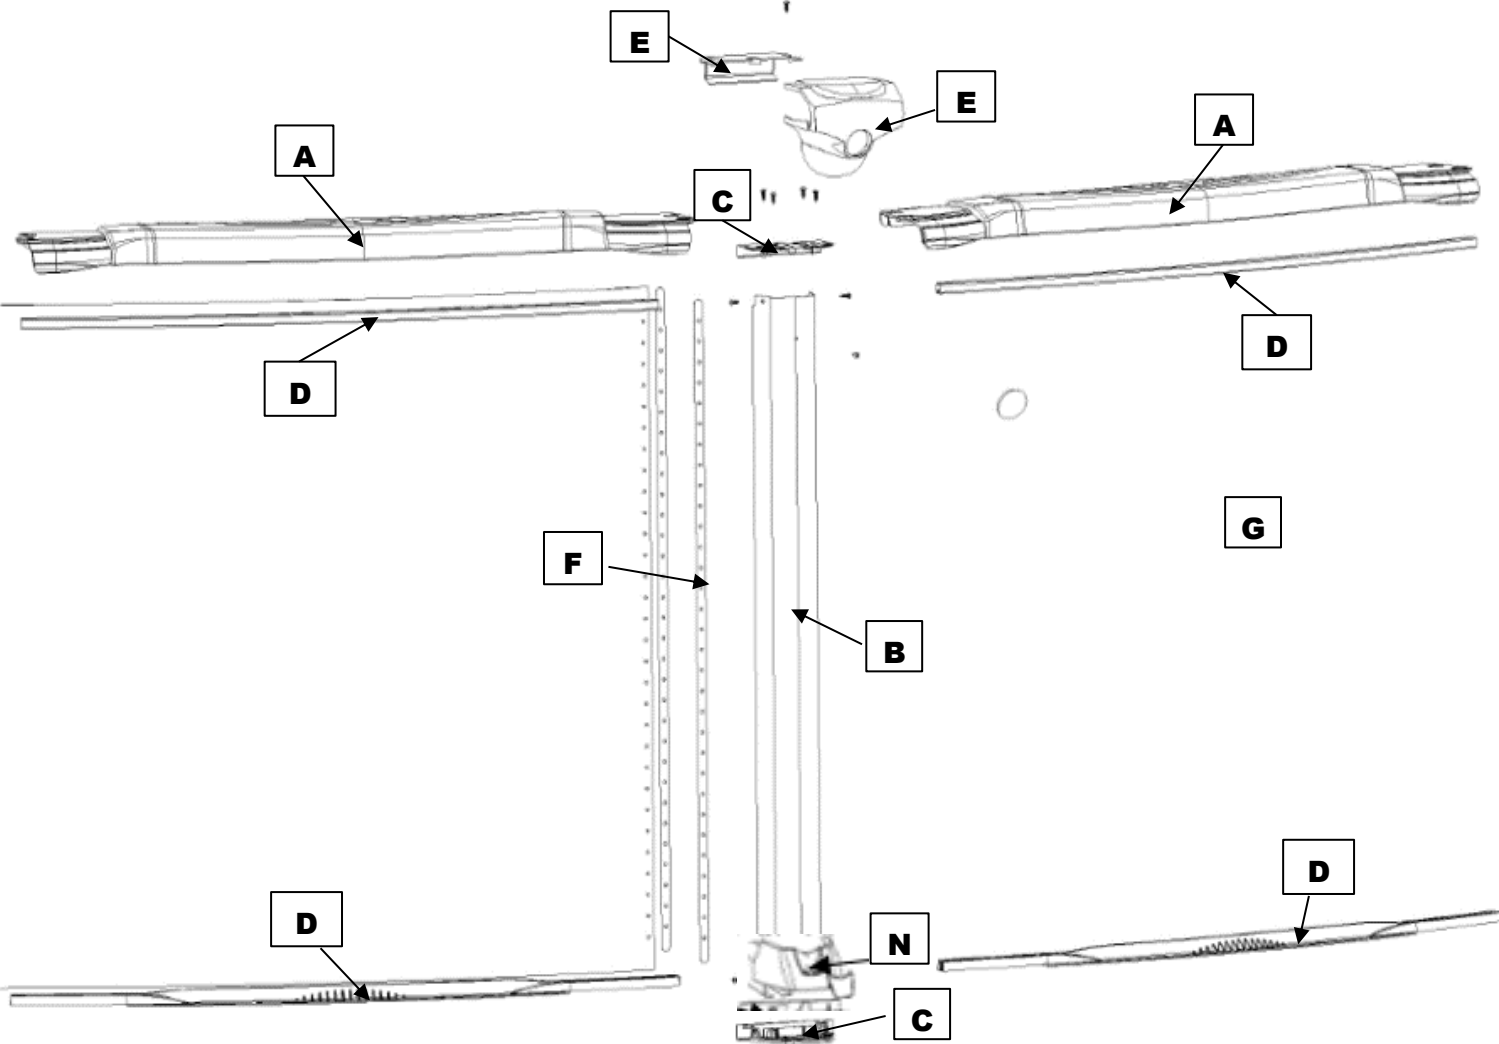

**Magnus RTR
PMAG-54RSRSRB11
Round**

Product Description : Magnus Round				Revised Sept 2016							
Product Code : PMAG-54RSRSRB11				Quantity required for installation (by pool size)							
Index#	Description	Parts #	Length	12	15	18	21	24	27	30	33
A	Top ledge	AR744-001-R		8	10	12	14	16	18	20	22
B	Upright	ART811-R12954M	53,750"	8	10	12	14	16	18	20	22
C	Top plate	21120A		8	10	12	14	16	18	20	22
C	Bottom plate	CG21120B		8	10	12	14	16	18	20	22
D	Stabilizer 12D	LA1255612	55,750"	8							
D	Stabilizer 15D	LA1255615	55,875"		10						
D	Stabilizer 18D	LA1255618	55,875"			12					
D	Stabilizer 21D	LA1255621	55,750"				14				
D	Stabilizer 24D	LA1255624	56,125"					16			
D	Stabilizer 27D	LA1255627	55,688"						18		
D	Stabilizerl 30D	LA1255630	56,000"							20	22
D	Bottom rail	1525515	55,250"	8	10						
D	Bottom rail	1525524	55,250"			12	14	16	18		
D	Bottom rail	1525530	55,250"							20	22
E	Ledge cover	AR211-23120ABC		8	10	12	14	16	18	20	22
F	Steel bars	11825	54,000"	2	2	2	2	2	2	2	2
G	Wall			1	1	1	1	1	1	1	1
N	Foot cover	AR711-23300AC		8	10	12	14	16	18	20	22
*	Hardware bag/pool	SACV12X34-58	#12 screw 3/4	1							
*	Hardware bag/pool	SACV12X34-66	#12 screw 3/4		1						
*	Hardware bag/pool	SACV12X34-74	#12 screw 3/4			1					
*	Hardware bag/pool	SACV12X34-86	#12 screw 3/4				1				
*	Hardware bag/pool	SACV12X34-98	#12 screw 3/4					1			
*	Hardware bag/pool	SACV12X34-113	#12 screw 3/4						1		
*	Hardware bag/pool	SACV12X34-129	#12 screw 3/4							1	
*	Hardware bag/pool	SACV12X34-147	#12 screw 3/4								1
	Screw 12x3/4	V12x34		58	66	74	86	98	113	129	147
***	Hardware bag/pool	SACVHL12114-35	screw1 1/4"-12	1							
***	Hardware bag/pool	SACVHL12114-42	screw1 1/4"-12		1						
***	Hardware bag/pool	SACVHL12114-53	screw1 1/4"-12			1					
***	Hardware bag/pool	SACVHL12114-63	screw1 1/4"-12				1				
***	Hardware bag/pool	SACVHL12114-74	screw1 1/4"-12					1	1		
***	Hardware bag/pool	SACVHL12114-84	screw1 1/4"-12							1	
***	Hardware bag/pool	SACVHL12114-95	screw1 1/4"-12								1
	Screw 12x1-1/4S	VHL12x114S		35	42	53	63	74	74	84	95
**	Hardware bag/wall	1050000054		1	1	1	1	1	1	1	1
	Thru phill 18-8 bolts 18-8 1/4-0x3/4	99-0023		31	31	31	31	31	31	31	31
	Flange nuts 1/4-20 Serrated	2FGS422		31	31	31	31	31	31	31	31
	Instruction DVD	SACWBI36876		1	1	1	1	1	1	1	1