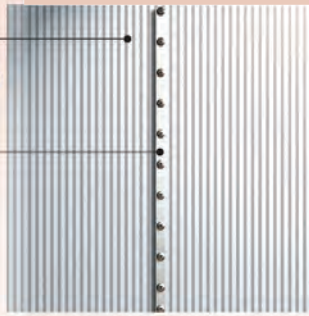

12' • 15' • 18' • 21'
24' • 27' • 30' • 33'

12' x 23' • 15' x 26'
15' x 30' • 18' x 33'

Oval pool with
invisible supports

Magnus

durability never looked so good!

Injection-molded resin and super-sturdy steel are the key to this pool's incredible endurance. Magnus' high-impact resin is extremely resilient and 100% non-corrosive, so it will not chip or discolor. In addition, steel provides unparalleled strength and durability. With this advanced technology, Magnus is sure to stand the test of time...and to keep looking great!

structure

7-inch injected resin top ledge

Ledge cover made from Synpro™ resin

- Rounded corners and a design that hides screws
- Never chips or discolors

upright

- 5-inch fully supportive steel upright

resin bottom rail

corrugation

- A rippled finish lets the wall resist both water pressure and external shocks

wall joint

- Computer-designed wall joint ensures better resistance to water pressure
- Wall reinforced with steel bars
- Oversized bolts augment stability

lok™ system

- Pre-grooved parts to make screw installation easy
- Screws lock in place to maintain structural integrity

ellipse wall

Wall height 54"

It is protected by a resin-based paint called Resin Shield, which provides an extra layer of resistance against corrosion.