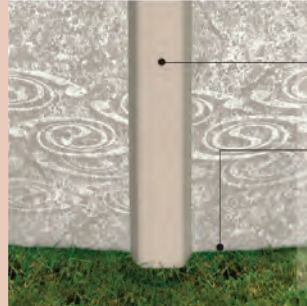

structure

7-inch injected resin top ledge

Ledge cover made from Synpro™ resin

- Rounded corners and a design that hides screws
- Never chips or discolors

upright

- 5-inch fully supportive steel upright

resin bottom rail

corrugation

- A rippled finish lets the wall resist both water pressure and external shocks

wall joint

- Computer-designed wall joint ensures better resistance to water pressure
- Wall reinforced with steel bars
- Oversized bolts augment stability

lok™ system

- Pre-grooved parts to make screw installation easy
- Screws lock in place to maintain structural integrity

ellipse wall

Wall height 54"

It is protected by a resin-based paint called Resin Shield, which provides an extra layer of resistance against corrosion.