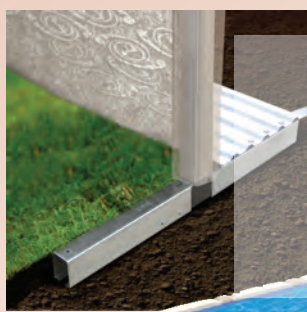

structure

7-inch injected resin top ledge

Ledge cover made from Synpro™ resin

- Rounded corners and a design that hides screws
- Never chips or discolors

upright

- 5-inch fully supportive steel upright

resin bottom rail

corrugation

- A rippled finish lets the wall resist both water pressure and external shocks

wall joint

- Computer-designed wall joint ensures better resistance to water pressure
- Wall reinforced with steel bars
- Oversized bolts augment stability

lok™ system

- Pre-grooved parts to make screw installation easy
- Screws lock in place to maintain structural integrity

ellipse wall

Wall height 54"

It is protected by a resin-based paint called Resin Shield, which provides an extra layer of resistance against corrosion.

yard extender system

Our oval pools come with the Y.E.S., a series of practically invisible lateral supports that you place in the ground. It is a must for anyone who wants to make the most of their yard and their pool!