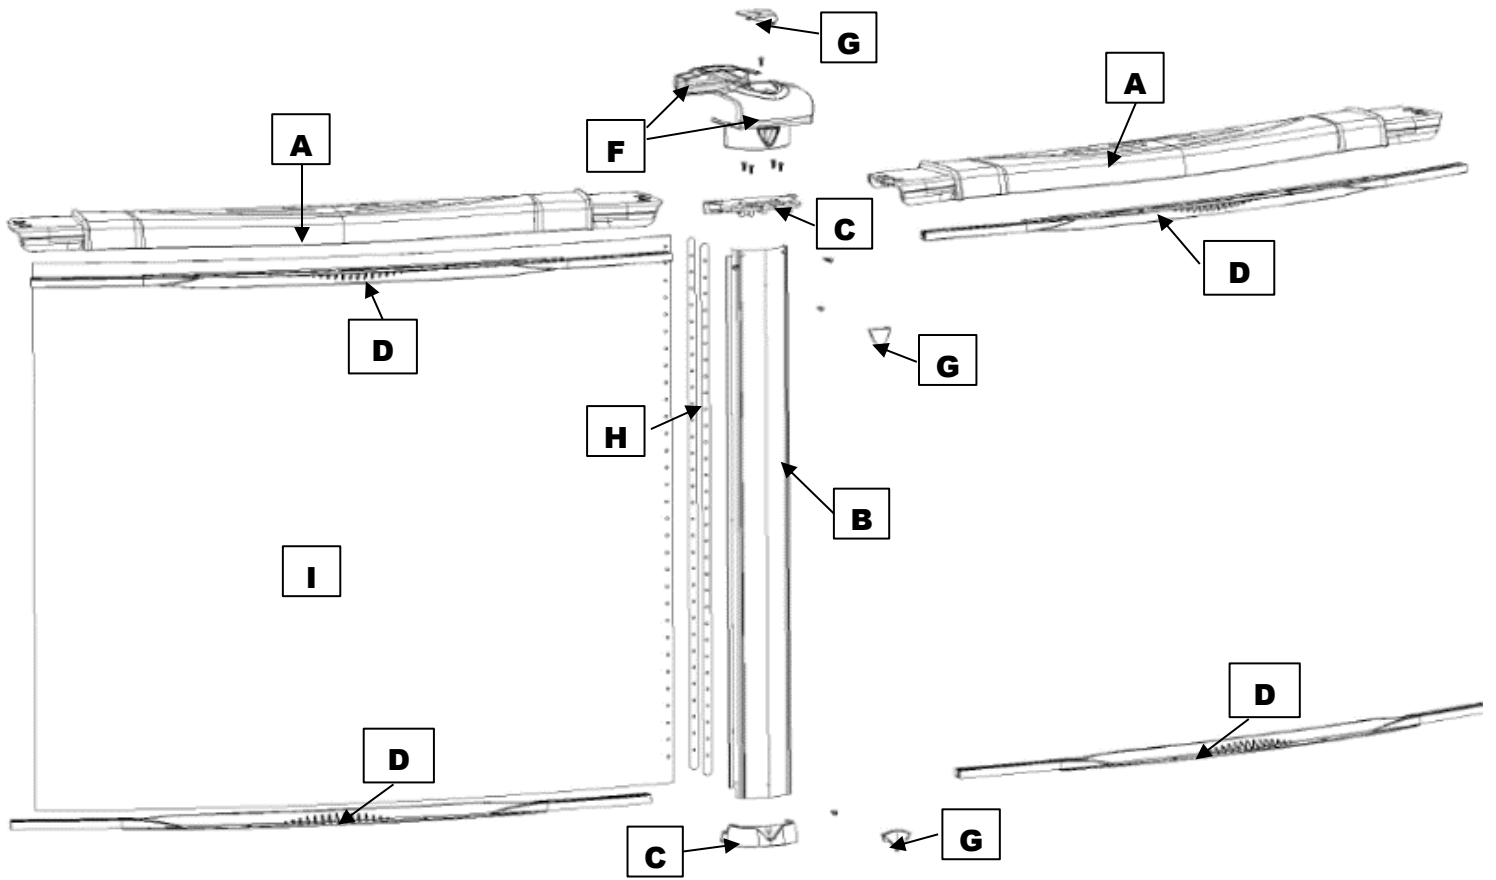

Regency RTR
PREGLX-54RSRRRF41
Round

Product Description :
Product Code :

Regency Round
PREGLX-54RSRRRRF41

Revised Sept 2016

				Quantity required for installation (by pool size)							
Index#	Description	Part #	Length	12	15	18	21	24	27	30	
A	Top ledge	CC777-001-R	56"	8	10	12	14	16	18	20	
B	Upright	MOT877-R10138M	53,750"	8	10	12	14	16	18	20	
C	Bottom plate	CB777-26300A		8	10	12	14	16	18	20	
C	Top plate	CG20668A		8	10	12	14	16	18	20	
D	Stabilizer/Bottom rail	1525515	54,125"	16	20						
D	Stabilizer/Bottom rail	1525524	55-1/4"			24	28	32	36		
D	Stabilizer/Bottom rail	1525530	55-1/4"							40	
F	Ledge cover	CB777-26100AB		8	10	12	14	16	18	20	
G	Caps bag	SACCAPCH777-08		1							
G	Caps bag	SACCAPCH777-10			1						
G	Caps bag	SACCAPCH777-12				1					
G	Caps bag	SACCAPCH777-14					1				
G	Caps bag	SACCAPCH777-16						1			
G	Caps bag	SACCAPCH777-18							1		
G	Caps bag	SACCAPCH777-20								1	
H	Steel bar	11825	54,000"	2	2	2	2	2	2	2	
I	Wall			1	1	1	1	1	1	1	
*****	Kit 3 caps	CAPCH777		8	10	12	14	16	18	20	
*	Hardware bag/pool	SACV12X34-33		1							
*	Hardware bag/pool	SACV12X34-49			1	1					
*	Hardware bag/pool	SACV12X34-58					1				
*	Hardware bag/pool	SACV12X34-66						1			
*	Hardware bag/pool	SACV12X34-74							1		
*	Hardware bag/pool	SACV12X34-86								1	
*	Hardware bag/pool	SACV12X34-									
	Screw 12x3/4	V12x34		33	49	49	58	66	74	86	
***	Hardware bag/pool	SACVHL12114-42		1							
***	Hardware bag/pool	SACVHL12114-53			1						
***	Hardware bag/pool	SACVHL12114-63				1					
***	Hardware bag/pool	SACVHL12114-74					1				
***	Hardware bag/pool	SACVHL12114-84						1			
***	Hardware bag/pool	SACVHL12114-95							1		
***	Hardware bag/pool	SACVHL12114-105								1	
***	Hardware bag/pool	SACVHL12114-									
	Screw 12x1-1/4	VHL12x114S		42	53	63	74	84	95	105	
****	Hardware bag/pool	SACFW10X34S-35		1							
****	Hardware bag/pool	SACFW10X34S- 45			1						
****	Hardware bag/pool	SACFW10X34S- 50				1					
****	Hardware bag/pool	SACFW10X34S- 60					1				
****	Hardware bag/pool	SACFW10X34S- 65						1			
****	Hardware bag/pool	SACFW10X34S- 75							1		
****	Hardware bag/pool	SACFW10X34S- 85								1	
	Flat washer	FW10x34S		35	45	50	60	65	75	85	
*****	Bag of plastic spacers	SACSP625X250-8		1							
*****	Bag of plastic spacers	SACSP625X250-10			1						
*****	Bag of plastic spacers	SACSP625X250-12				1					