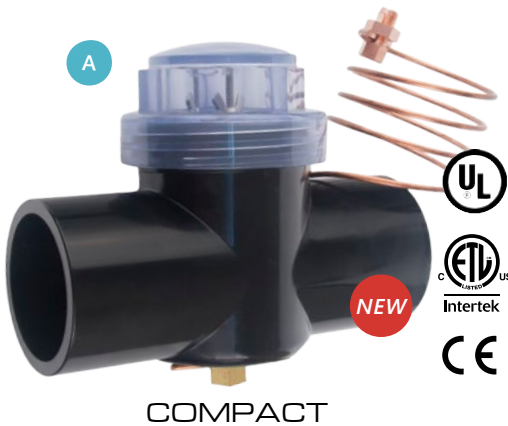

POOL **DEFENDER** SACRIFICIAL ZINC ANODE

INLINE SACRIFICIAL ZINC ANODES
AND POOL WATER BONDS

CMP POOL
PRODUCTS

www.c-m-p.com/pool-defender

PROTECT YOUR POOL FROM CORROSION & DAMAGE

An electrical current can be generated in a pool from multiple sources, even when the pool is not running. This current must be controlled to meet new building codes and to prevent corrosive damage to metal pool components. This is a key step in building a quality modern pool. Pool Defender is the simple way to guard the entire pool.

- Electrical currents present in the pool are enhanced in saltwater, causing corrosive damage to metal pool parts even when the pump is off.
- The zinc anode provides an easier path for electrical current, protecting expensive metal pool components.
- Simply and easily replace the inexpensive zinc anode after about half has eroded.
- When properly bonded, the Inline Pool Defender can help protect the entire pool from galvanic corrosion.

PRODUCT FEATURES

- NEW Compact Space-Saving Design
- Inline Anode Connects to Pool Bonding Wire.
- Inline Pool Defenders Meet NEC2008 680.26(C) as a Water Bonding Device*
- The Compact Pool Defender Complies With: *UL-1081, UL-1563, CSA C22.2-218.1*
- Sacrificial Zinc Anode Lasts Approximately 3 Years
- Kit Includes 4ft of Solid Copper Ground Wire
- US PATENT 7,655,116 B1
- ETL Certified Pump and Union Style Water Bond Fittings Are Also Available from CMP

ORDERING GUIDE

REF	CMP P/N	DESCRIPTION	BOX QTY
SACRIFICIAL ZINC ANODES			
A	25810-400-050	1.5" POOL DEFENDER WITH COPPER WIRE NEW COMPACT DESIGN	—
A	25810-350-050	1.5" POOL DEFENDER WITHOUT COPPER WIRE NEW COMPACT DESIGN	—
B	25810-150-000	1.5" POOL DEFENDER DELUXE KIT 1.5" S (2" SPIGOT)	12
B	25810-200-000	2" POOL DEFENDER DELUXE KIT 2"S (2.5" SPIGOT)	12
C	25810-200-950	REPLACEMENT ZINC BAR FOR POOL DEFENDER INLINE ZINC ANODE	—
D	25810-009-950	SACRIFICIAL ZINC ANODE "PUCK" FOR SKIMMER BASKETS	25