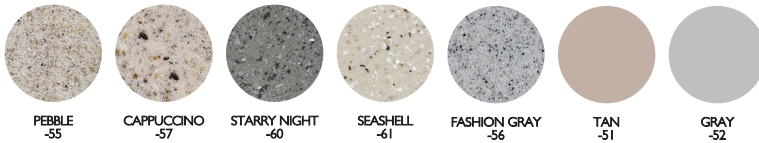

## PICK THE COLOR

- 51 TAN
- 52 GRAY
- 54 MONT BLANC
- 55 PEBBLE
- 56 FASHION GRAY
- 57 CAPPUCCINO
- 58 AUTUMN SUN
- 60 STARRY NIGHT
- 61 SEASHELL

REPLACE THE **XX** IN THE PART NUMBERS TO INDICATE COLOR CODE WHEN ORDERING.

### STANDARD COLORS

## PICK THE COLOR

- 51 TAN
- 52 GRAY
- 54 MONT BLANC
- 55 PEBBLE
- 56 FASHION GRAY
- 57 CAPPUCCINO
- 58 AUTUMN SUN
- 60 STARRY NIGHT
- 61 SEASHELL

REPLACE THE XX IN THE PART NUMBERS TO INDICATE COLOR CODE WHEN ORDERING.