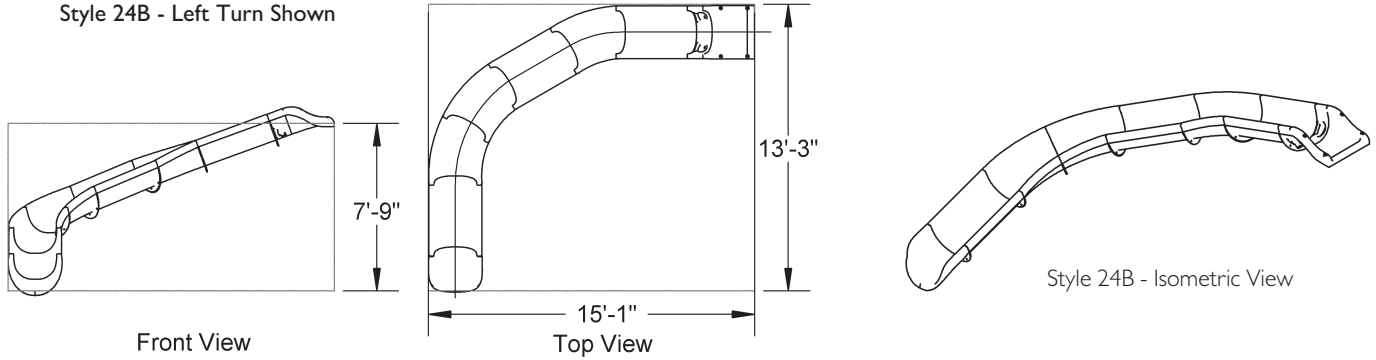

RIVER RUN PRODUCT SELECTION GUIDE - CONTINUED

TIP: the part numbers represent approximate linear foot length of the slide.

24 LINEAR FEET RIVER RUN Style 24B - Left Turn Shown