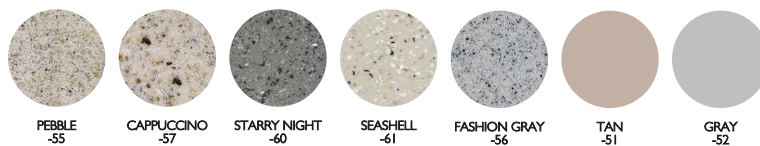

### 29 LF RIVER RUN (Style 29A)

- LEFT TURN (part #RRS29A-CL-XX)
- RIGHT TURN (part #RRS29A-CR-XX)

## PICK THE COLOR

- 51 TAN
- 52 GRAY
- 54 MONT BLANC
- 55 PEBBLE
- 56 FASHION GRAY
- 57 CAPPUCCINO
- 58 AUTUMN SUN
- 60 STARRY NIGHT
- 61 SEASHELL

REPLACE THE **XX** IN THE PART NUMBERS TO INDICATE COLOR CODE WHEN ORDERING.

### STANDARD COLORS

## PICK THE COLOR

- 51 TAN
- 52 GRAY
- 54 MONT BLANC
- 55 PEBBLE
- 56 FASHION GRAY
- 57 CAPPUCCINO
- 58 AUTUMN SUN
- 60 STARRY NIGHT
- 61 SEASHELL

REPLACE THE XX IN THE PART NUMBERS TO INDICATE COLOR CODE WHEN ORDERING.