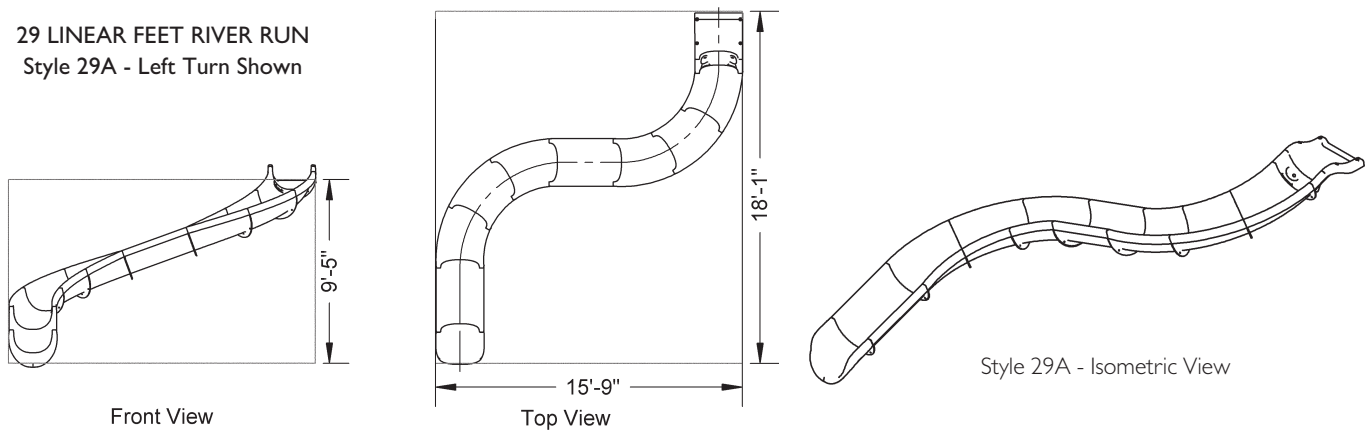

29 LINEAR FEET RIVER RUN Style 29A - Left Turn Shown

PICK THE STYLE

19 LF RIVER RUN (Style 19A)

- ☐ LEFT TURN (part #RRS19A-CL-XX)
- ☐ RIGHT TURN (part #RRS19A-CR-XX)

19 LF RIVER RUN (Style 19B)

- ☐ LEFT TURN (part #RRS19B-CL-XX)
- ☐ RIGHT TURN (part #RRS19B-CR-XX)

23 LF RIVER RUN (Style 23A)

- ☐ LEFT TURN (part #RRS23A-CL-XX)
- ☐ RIGHT TURN (part #RRS23A-CR-XX)

24 LF RIVER RUN (Style 24A)

- ☐ LEFT TURN (part #RRS24A-CL-XX)
- ☐ RIGHT TURN (part #RRS24A-CR-XX)

24 LF RIVER RUN (Style 24B)

- ☐ LEFT TURN (part #RRS24B-CL-XX)
- ☐ RIGHT TURN (part #RRS24B-CR-XX)

29 LF RIVER RUN (Style 29A)

- ☐ LEFT TURN (part #RRS29A-CL-XX)
- ☐ RIGHT TURN (part #RRS29A-CR-XX)

PICK THE COLOR

- ☐ -51 TAN
- ☐ -52 GRAY
- ☐ -54 MONT BLANC
- ☐ -55 PEBBLE
- ☐ -56 FASHION GRAY
- ☐ -57 CAPPUCCINO
- ☐ -58 AUTUMN SUN
- ☐ -60 STARRY NIGHT
- ☐ -61 SEASHELL

REPLACE THE **XX** IN THE PART NUMBERS TO INDICATE COLOR CODE WHEN ORDERING.