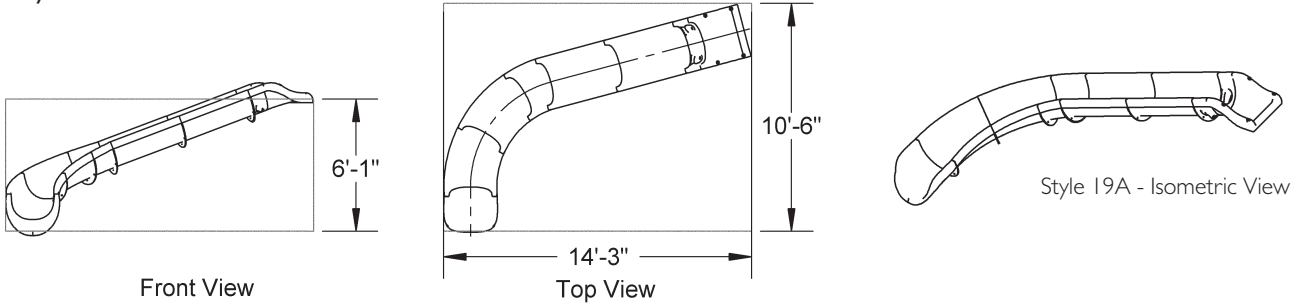

15 FT. GARDEN RIDE SLIDE

RIVER RUN SLIDEV (STYLE 24A)

# RIVER RUN PRODUCT SELECTION GUIDE - DEALER COPY

TIP: the part numbers represent approximate linear foot length of the slide.

**19 LINEAR FEET RIVER RUN**  
Style 19A - Left Turn Shown

**19 LINEAR FEET RIVER RUN**  
Style 19B - Left Turn Shown