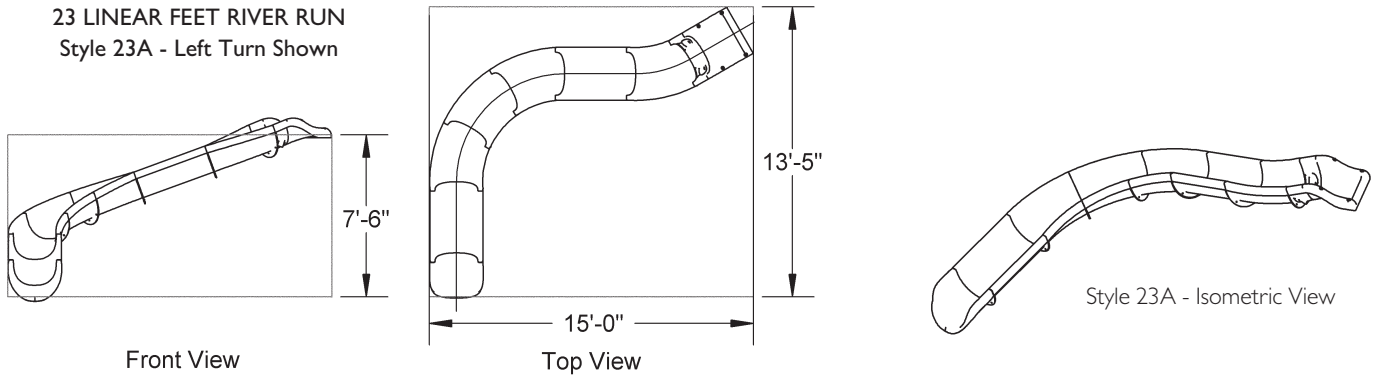

23 LINEAR FEET RIVER RUN
Style 23A - Left Turn Shown