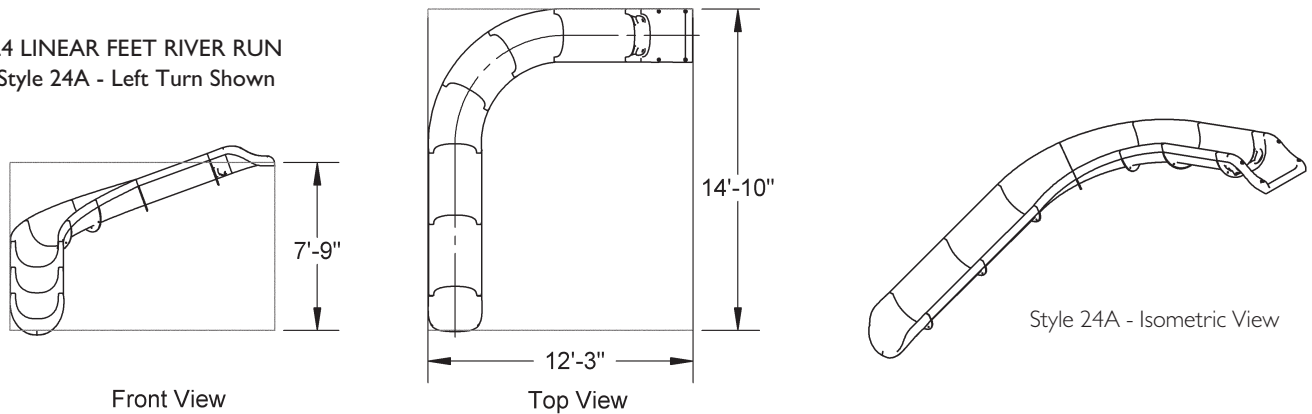

# RIVER RUN PRODUCT SELECTION GUIDE - DEALER COPY

TIP: the part numbers represent approximate linear foot length of the slide.

**19 LINEAR FEET RIVER RUN**  
Style 19A - Left Turn Shown

**19 LINEAR FEET RIVER RUN**  
Style 19B - Left Turn Shown

## RIVER RUN PRODUCT SELECTION GUIDE - CONTINUED

TIP: the part numbers represent approximate linear foot length of the slide.