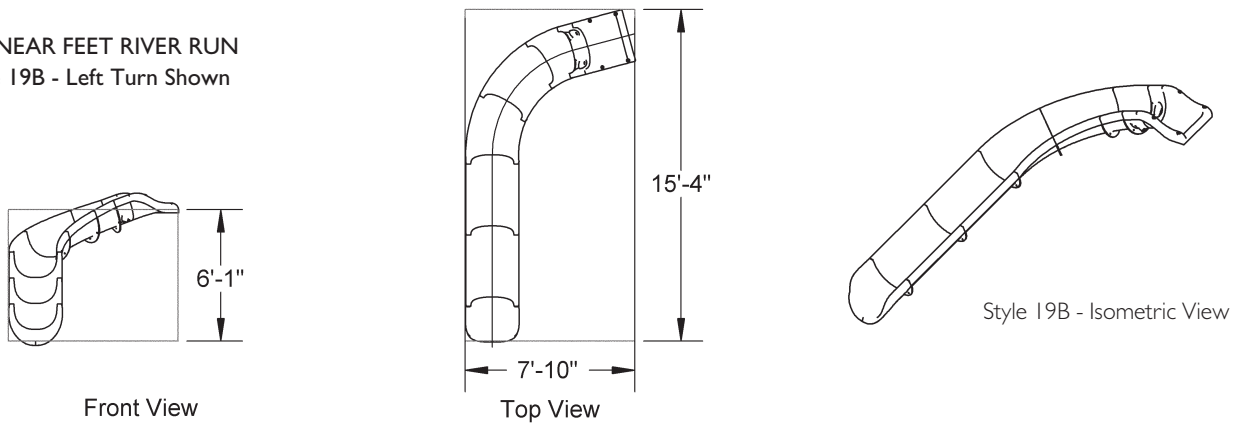

# RIVER RUN PRODUCT SELECTION GUIDE - DEALER COPY

TIP: the part numbers represent approximate linear foot length of the slide.

**19 LINEAR FEET RIVER RUN**  
Style 19A - Left Turn Shown

**19 LINEAR FEET RIVER RUN**  
Style 19B - Left Turn Shown